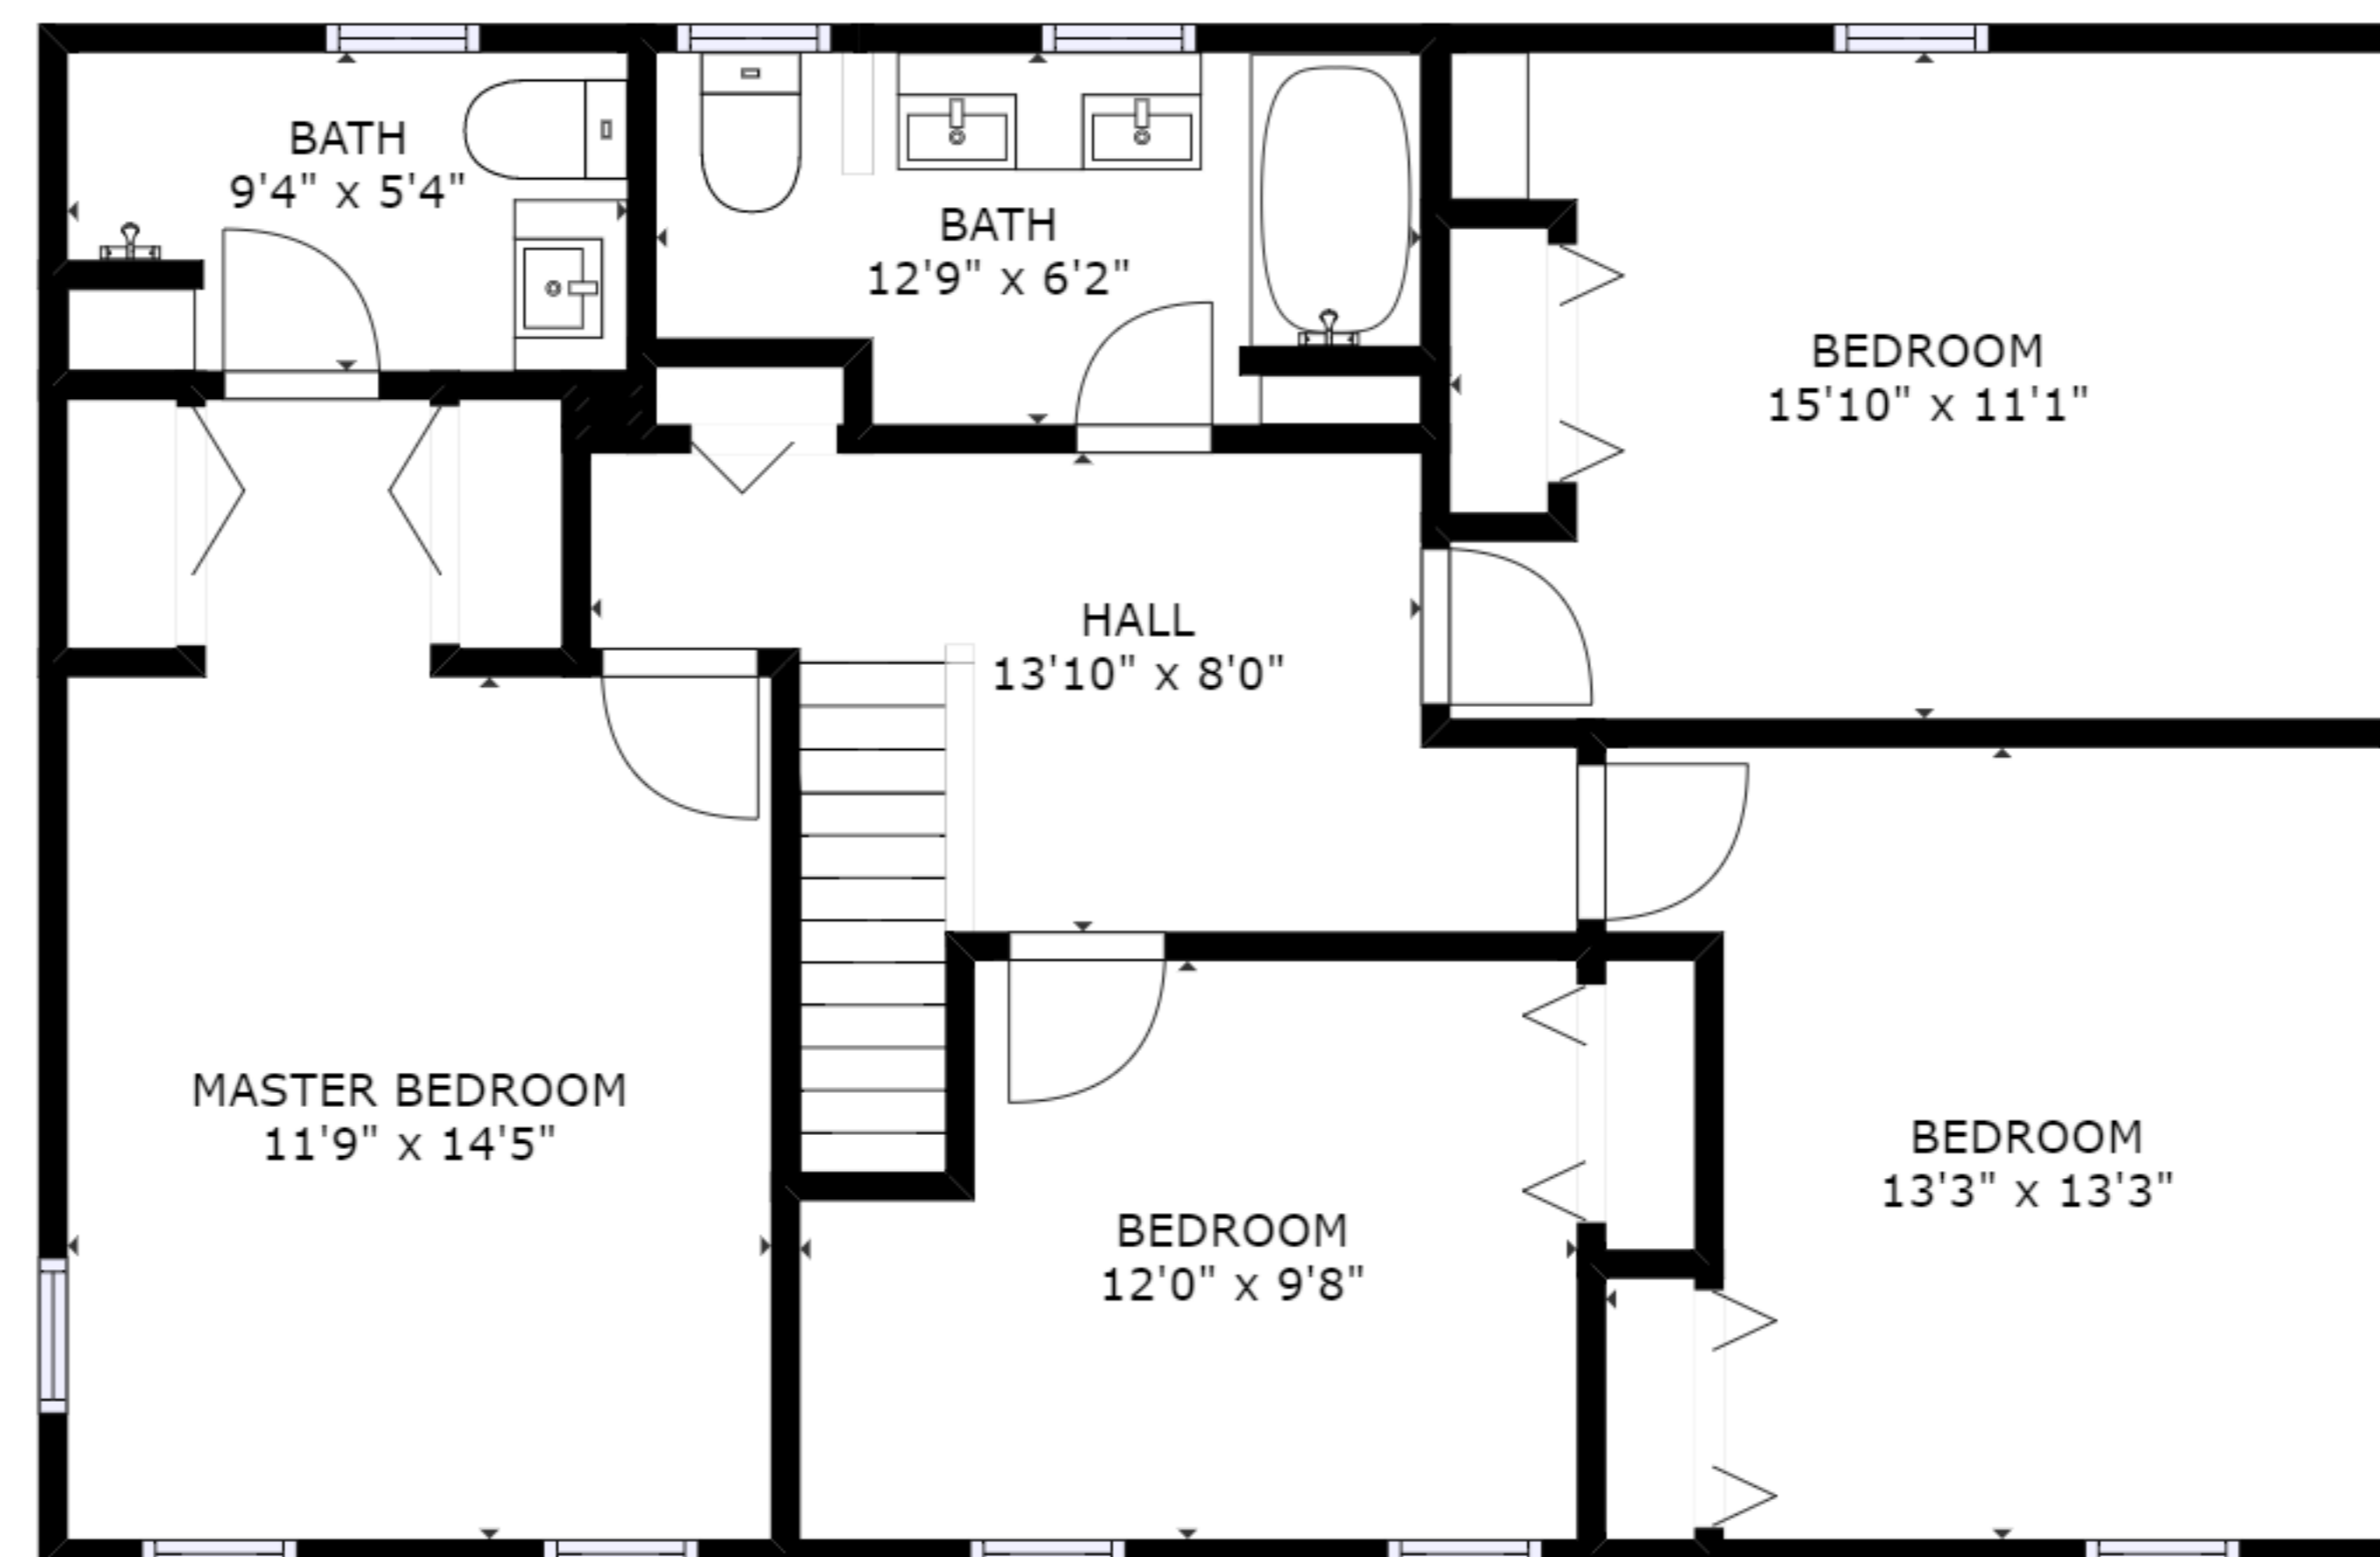

FLOOR 1

FLOOR 2

FLOOR 3

GROSS INTERNAL AREA
 FLOOR 1 : 1170 sq ft, FLOOR 2 : 1263 sq ft
 FLOOR 3 : 968 sq ft
 TOTAL: 3401 sq ft

SIZES AND DIMENSIONS ARE APPROXIMATE, ACTUAL MAY VARY.