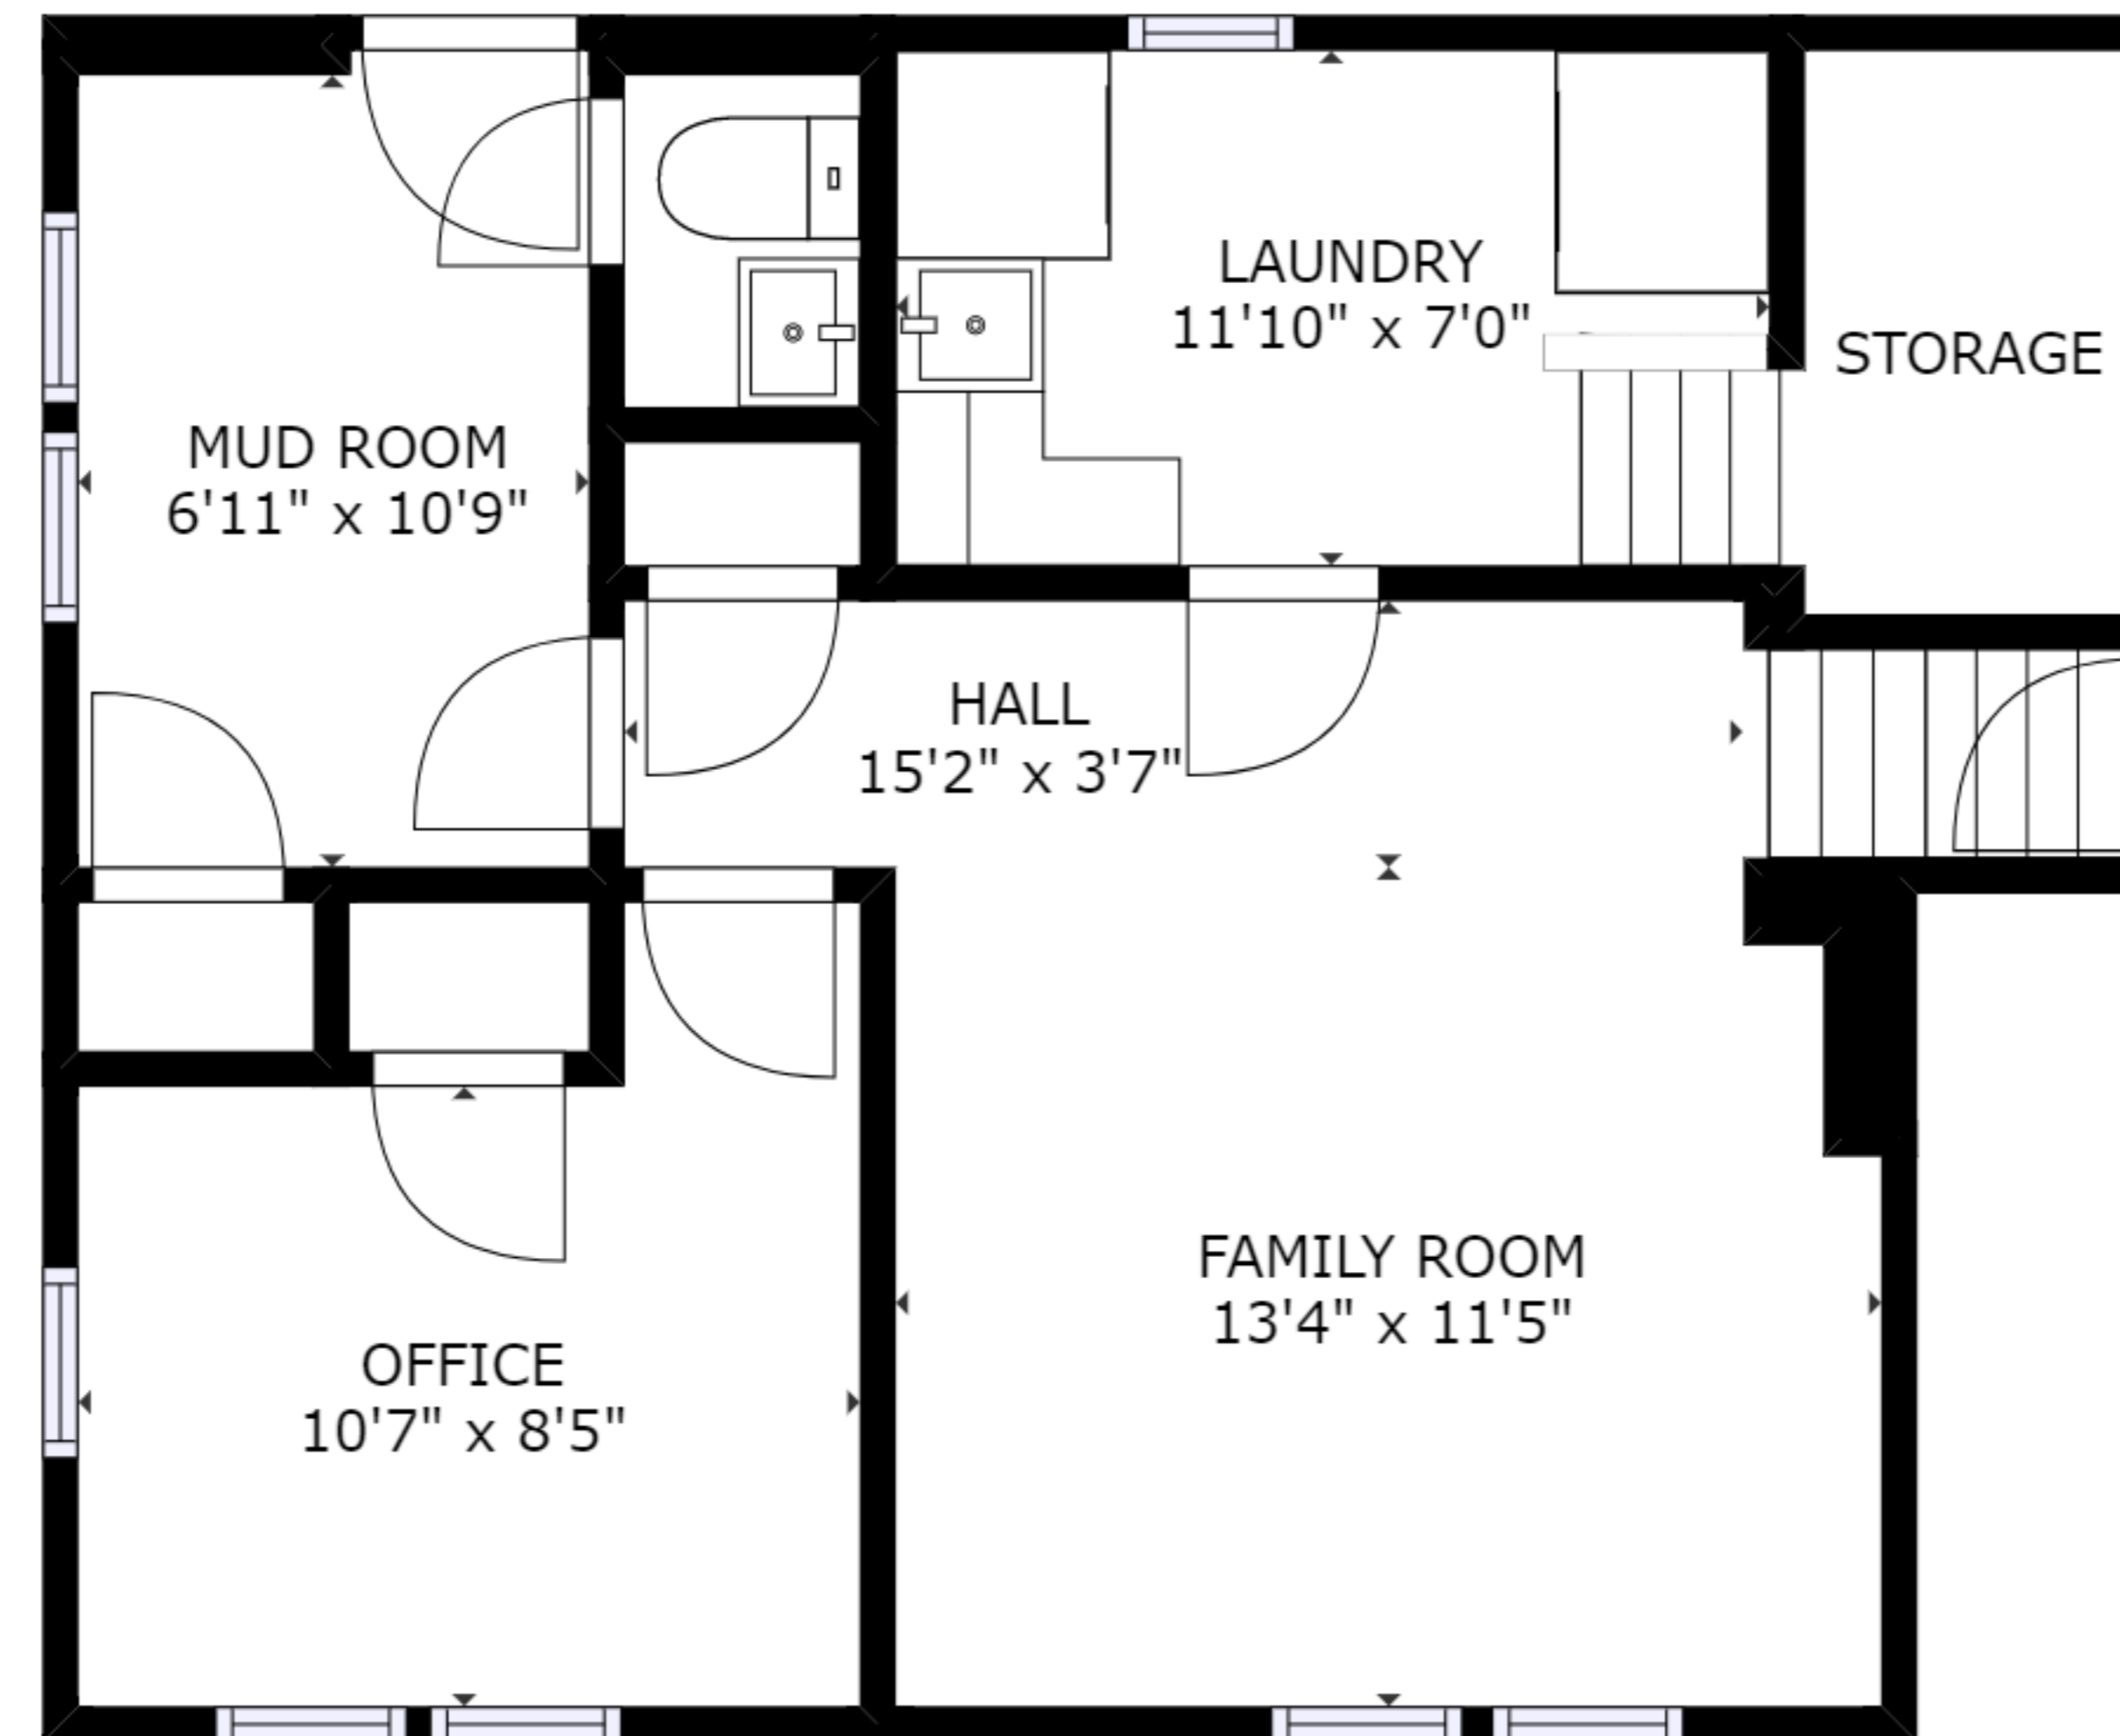

FLOOR 2

FLOOR 1

GROSS INTERNAL AREA  
FLOOR 1 : 587 sq ft, FLOOR 2 : 1223 sq ft  
TOTAL: 1810 sq ft

SIZES AND DIMENSIONS ARE APPROXIMATE, ACTUAL MAY VARY.