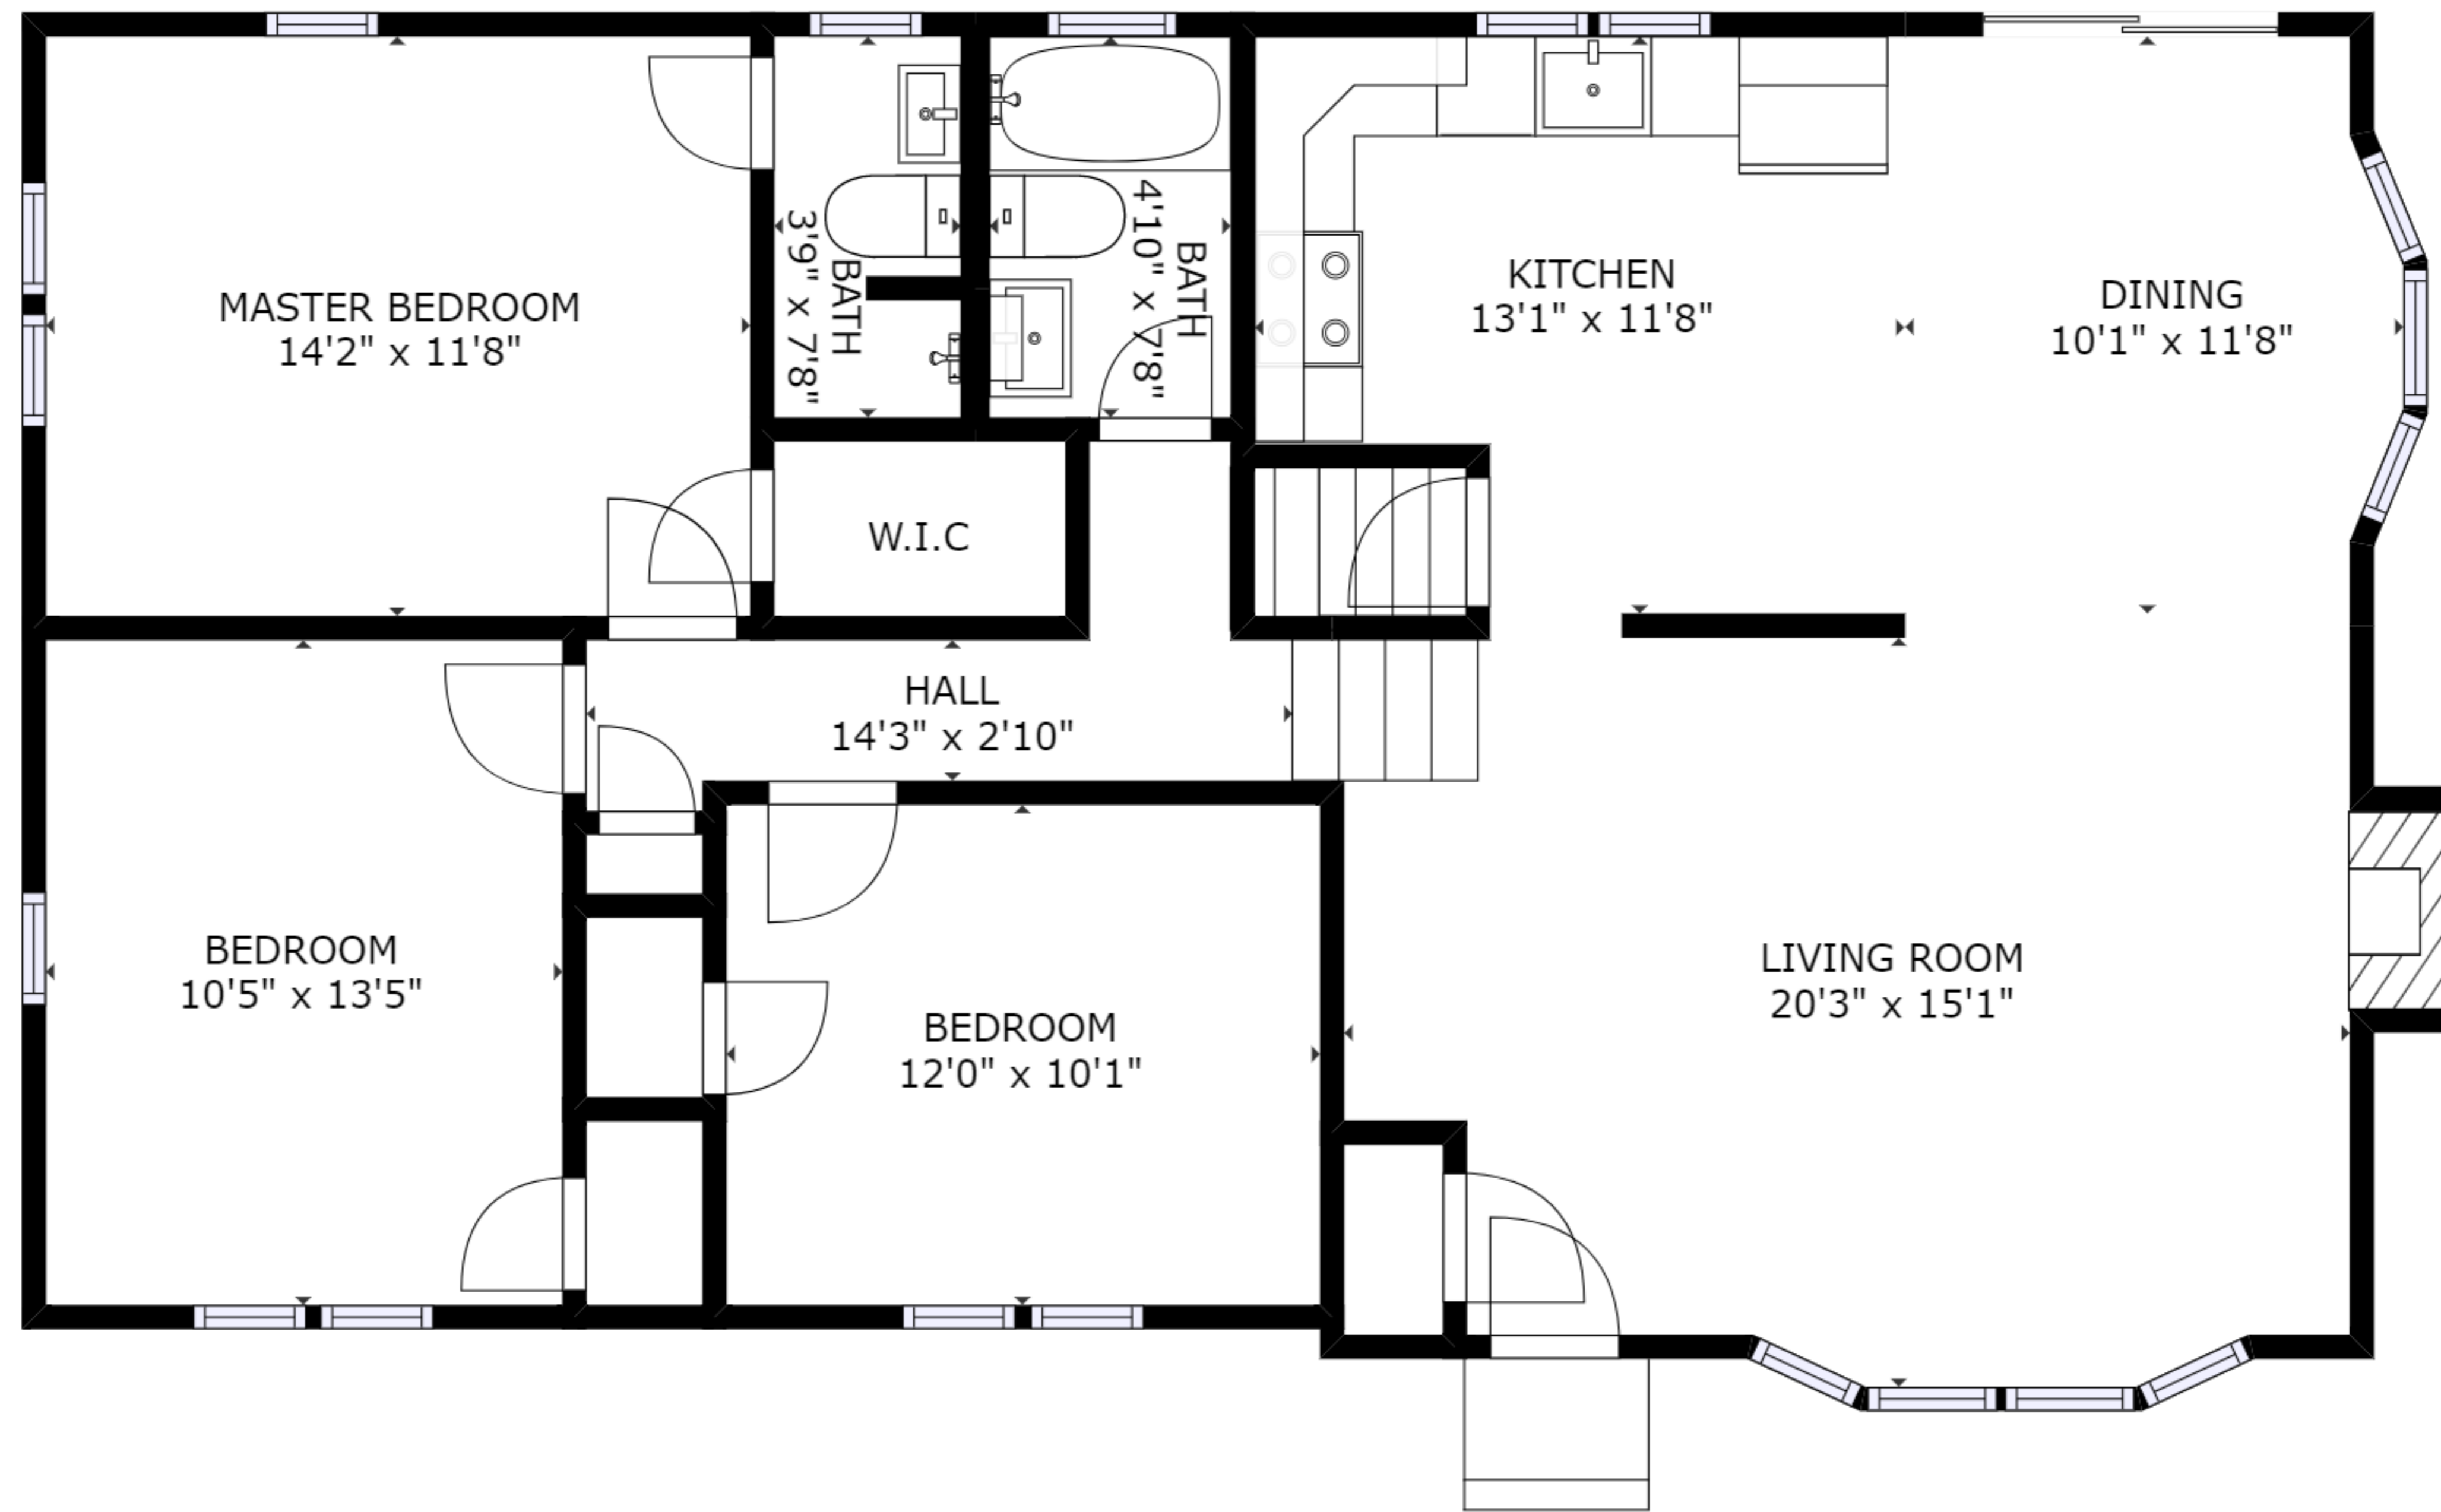

FLOOR 2

FLOOR 1

GROSS INTERNAL AREA  
FLOOR 1 : 587 sq ft, FLOOR 2 : 1223 sq ft  
TOTAL: 1810 sq ft

SIZES AND DIMENSIONS ARE APPROXIMATE, ACTUAL MAY VARY.