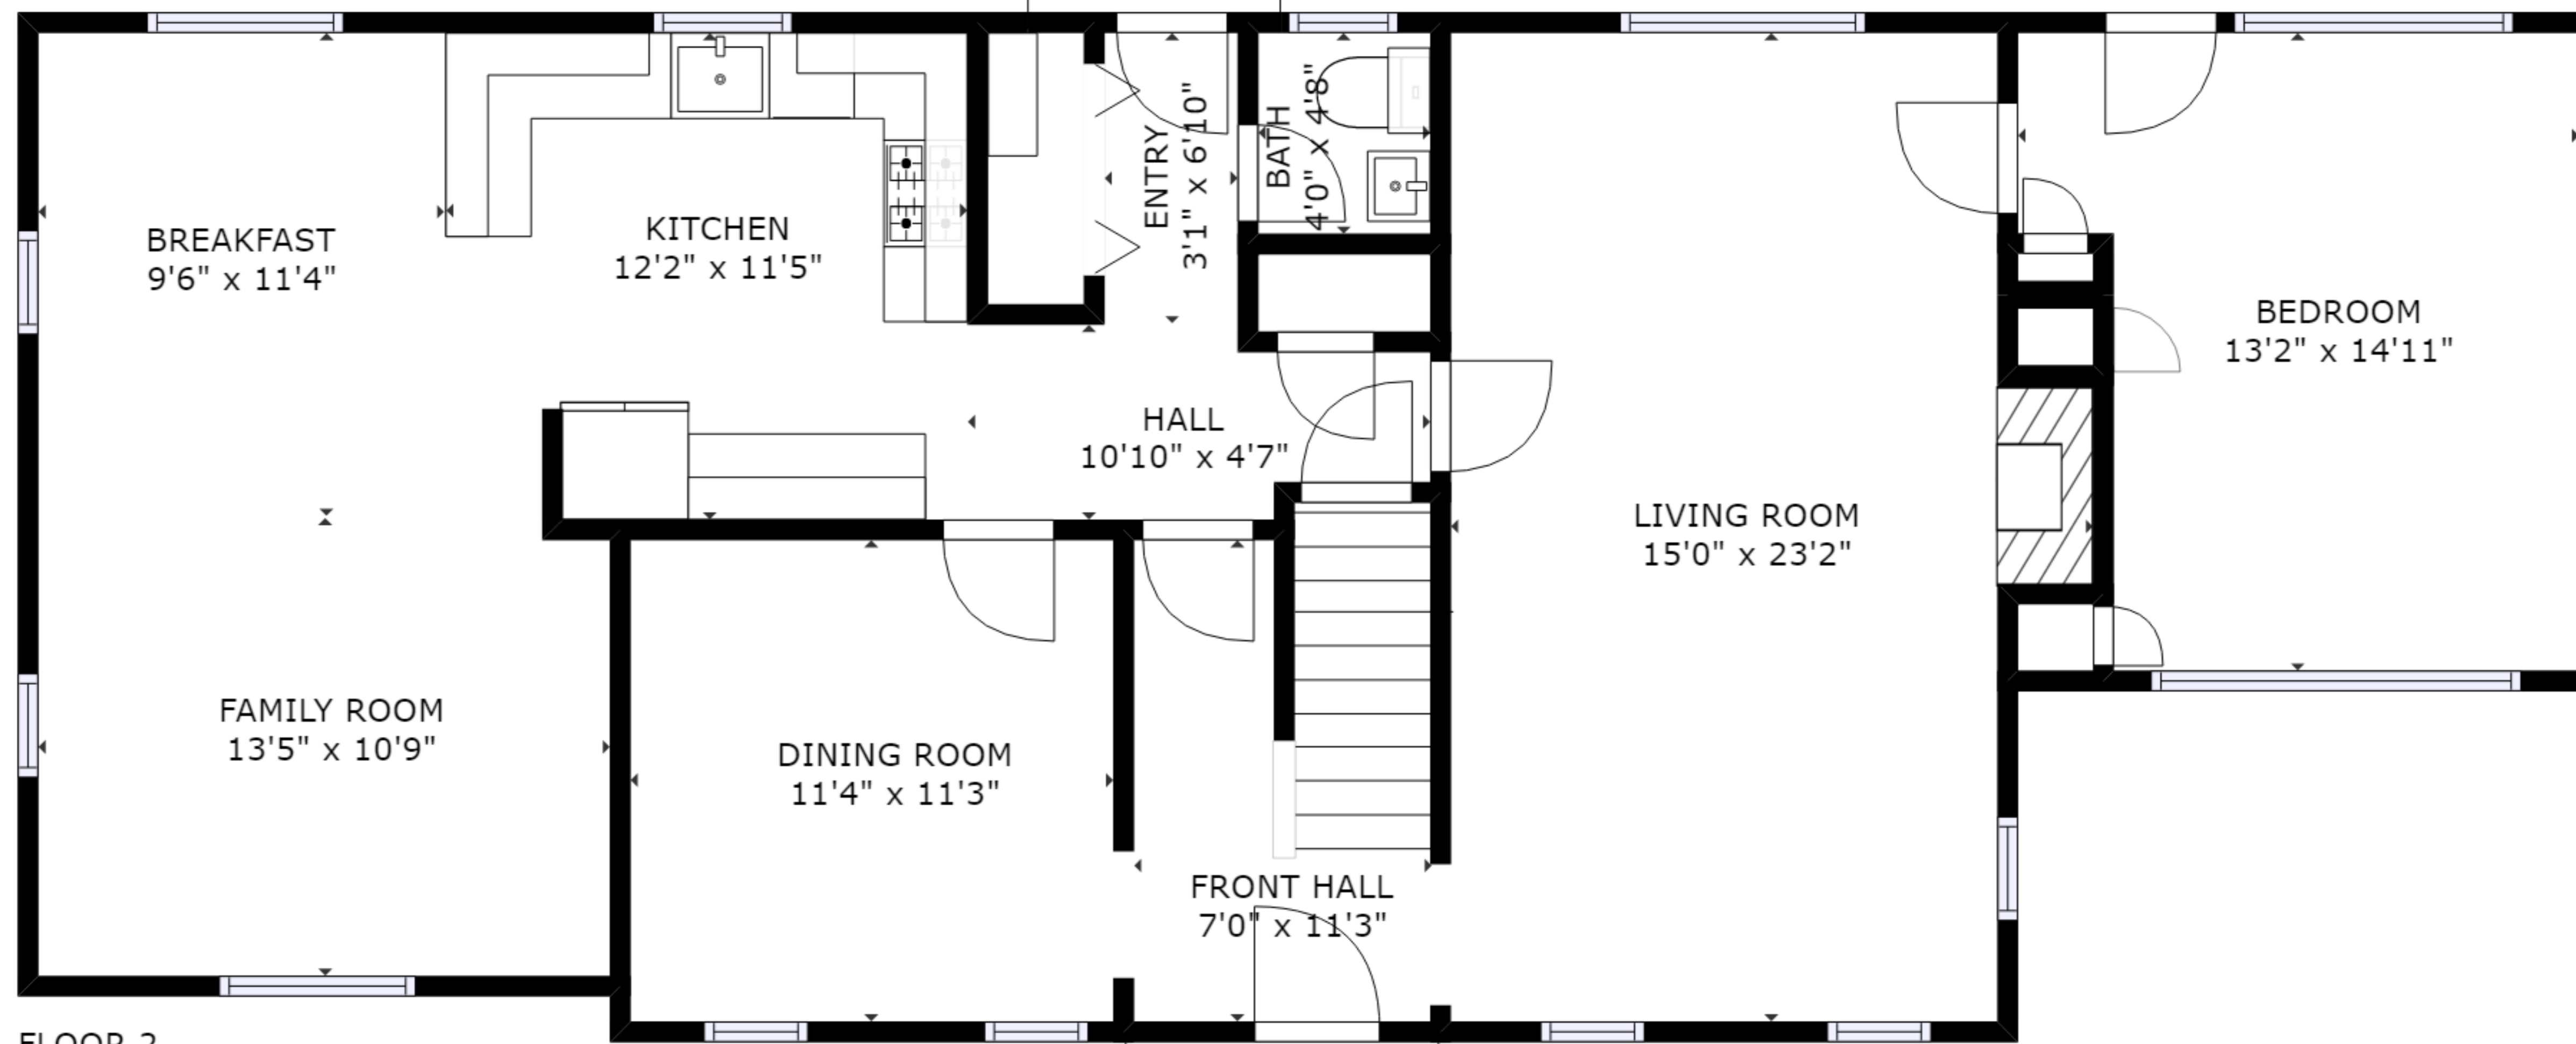

FLOOR 1

FLOOR 3

FLOOR 2

GROSS INTERNAL AREA  
 FLOOR 1 : 462 sq ft, FLOOR 2 : 1250 sq ft  
 FLOOR 3 : 775 sq ft, EXCLUDED AREAS :  
 DECK: 25 sq ft, PORCH: 36 sq ft  
 TOTAL: 2487 sq ft

SIZES AND DIMENSIONS ARE APPROXIMATE, ACTUAL MAY VARY.