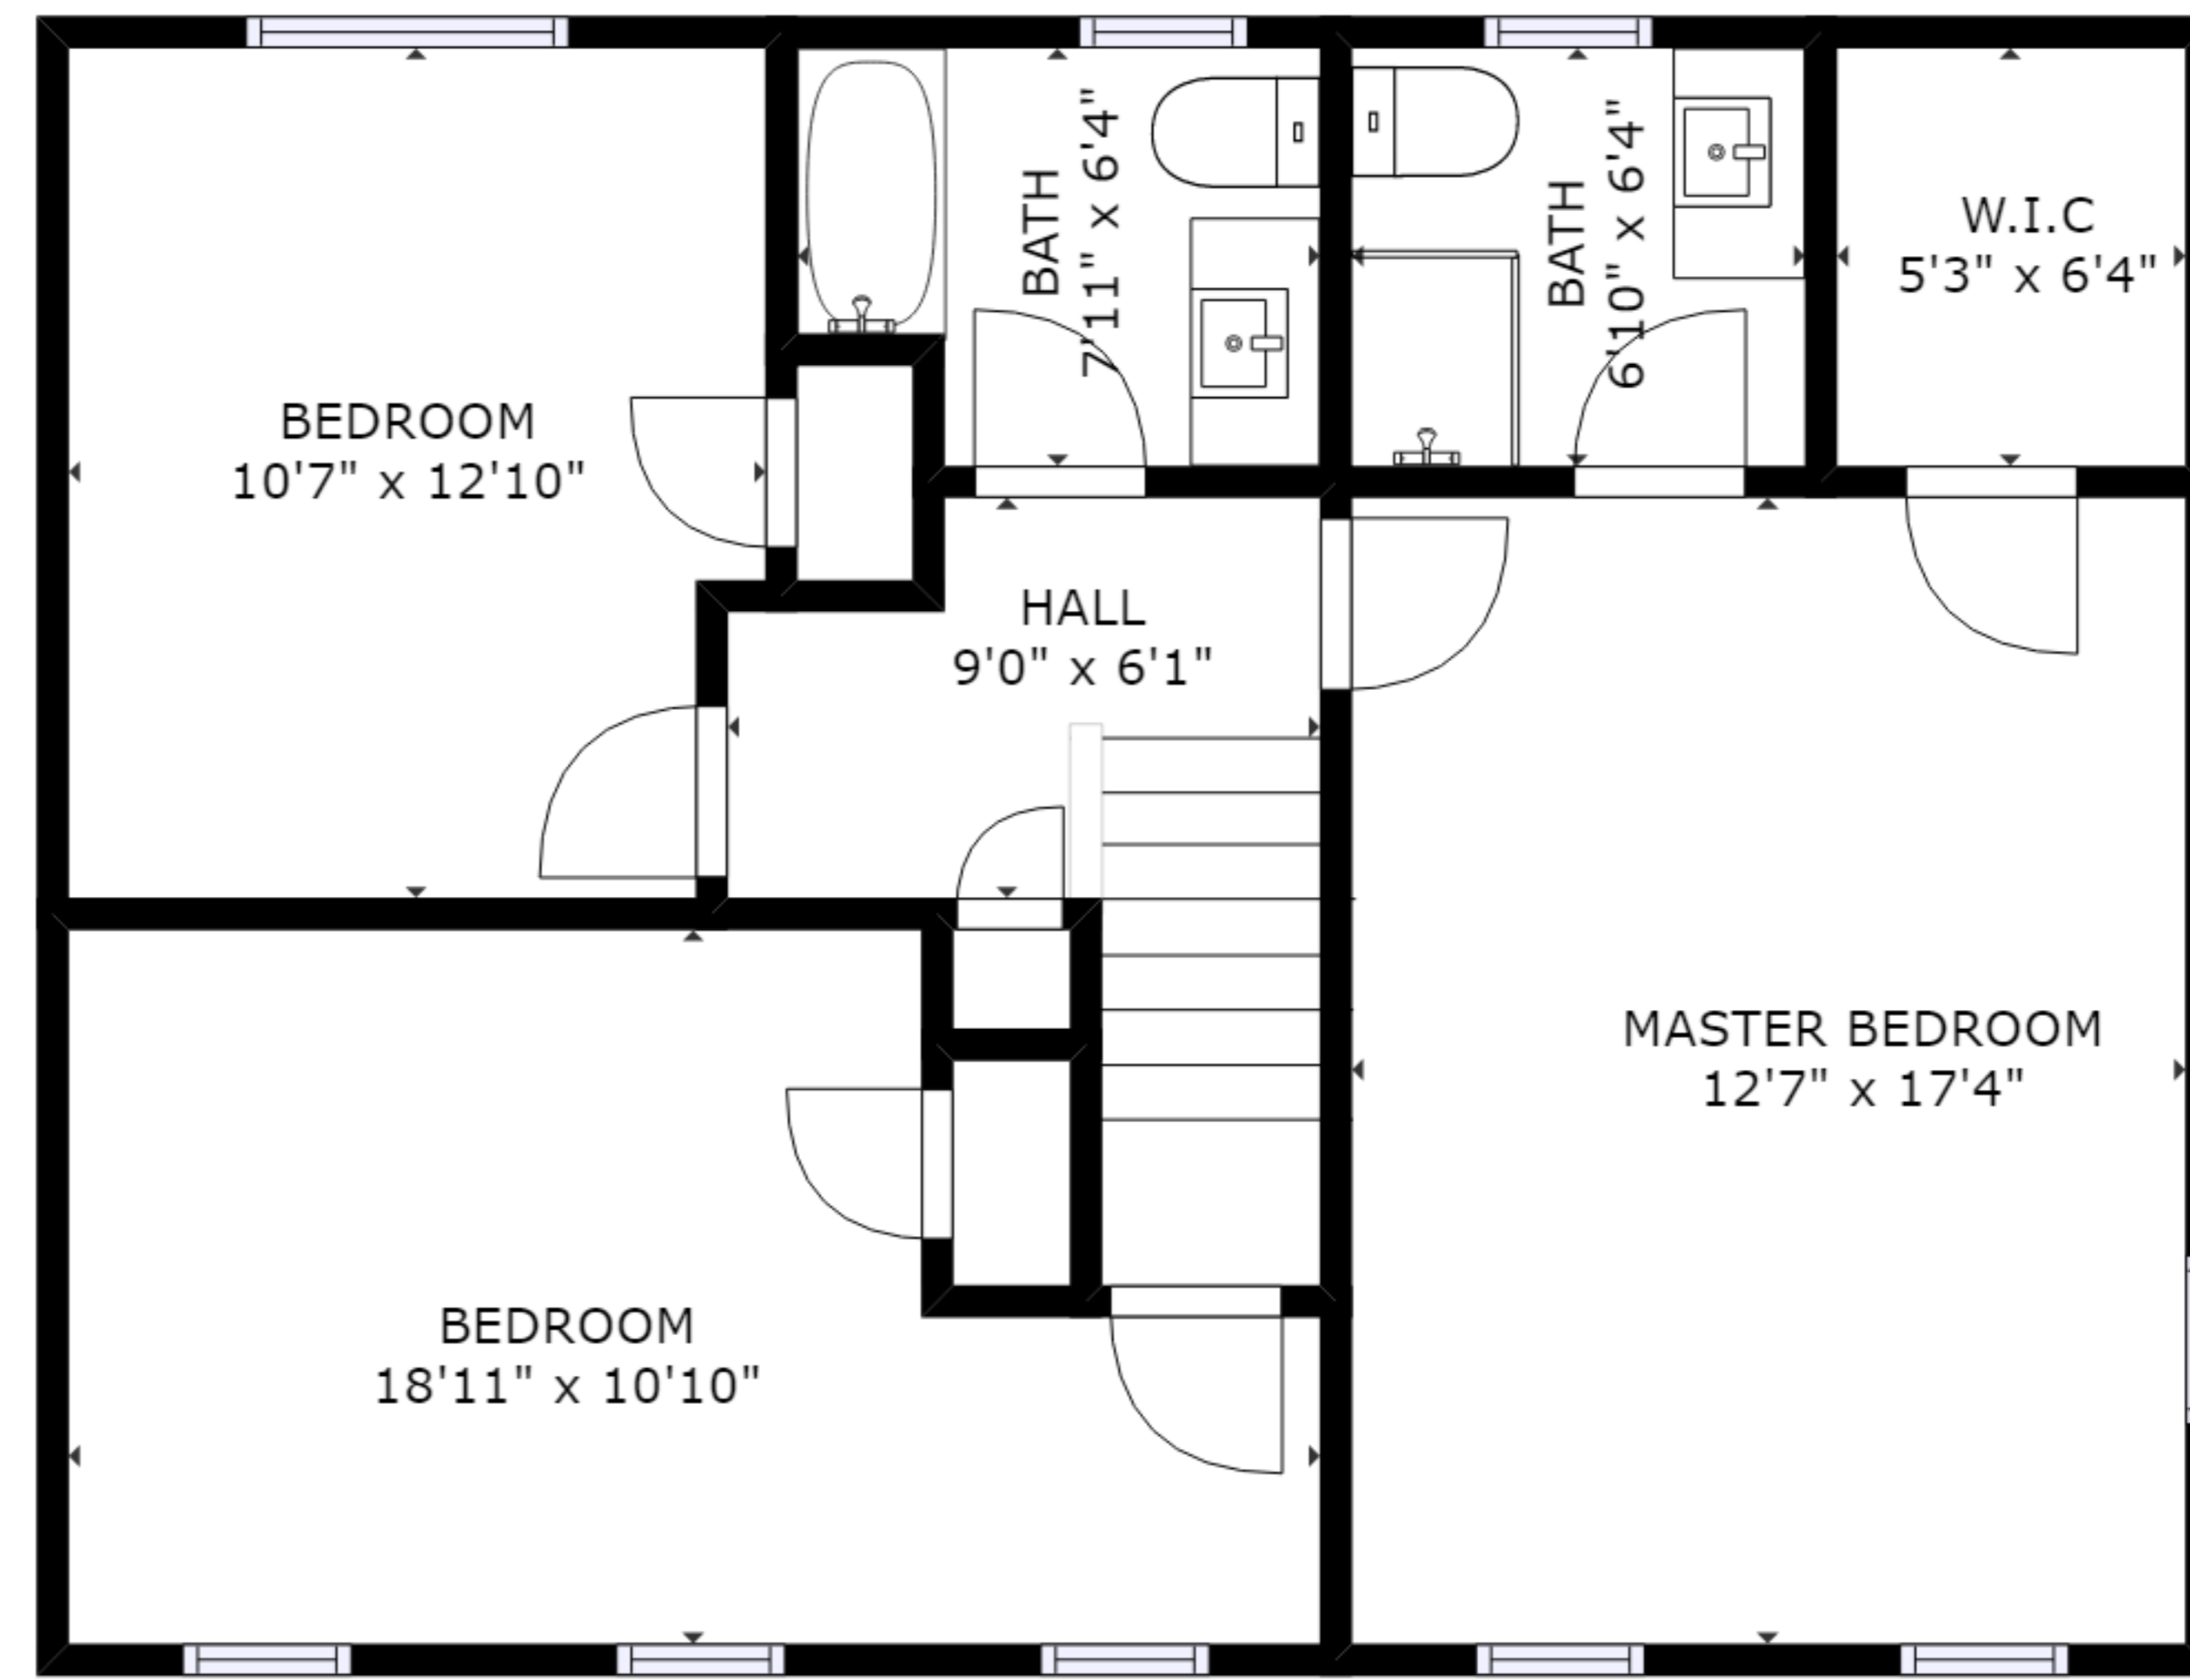

FLOOR 1

FLOOR 3

FLOOR 2

GROSS INTERNAL AREA  
 FLOOR 1 : 462 sq ft, FLOOR 2 : 1250 sq ft  
 FLOOR 3 : 775 sq ft, EXCLUDED AREAS :  
 DECK: 25 sq ft, PORCH: 36 sq ft  
 TOTAL: 2487 sq ft

SIZES AND DIMENSIONS ARE APPROXIMATE, ACTUAL MAY VARY.