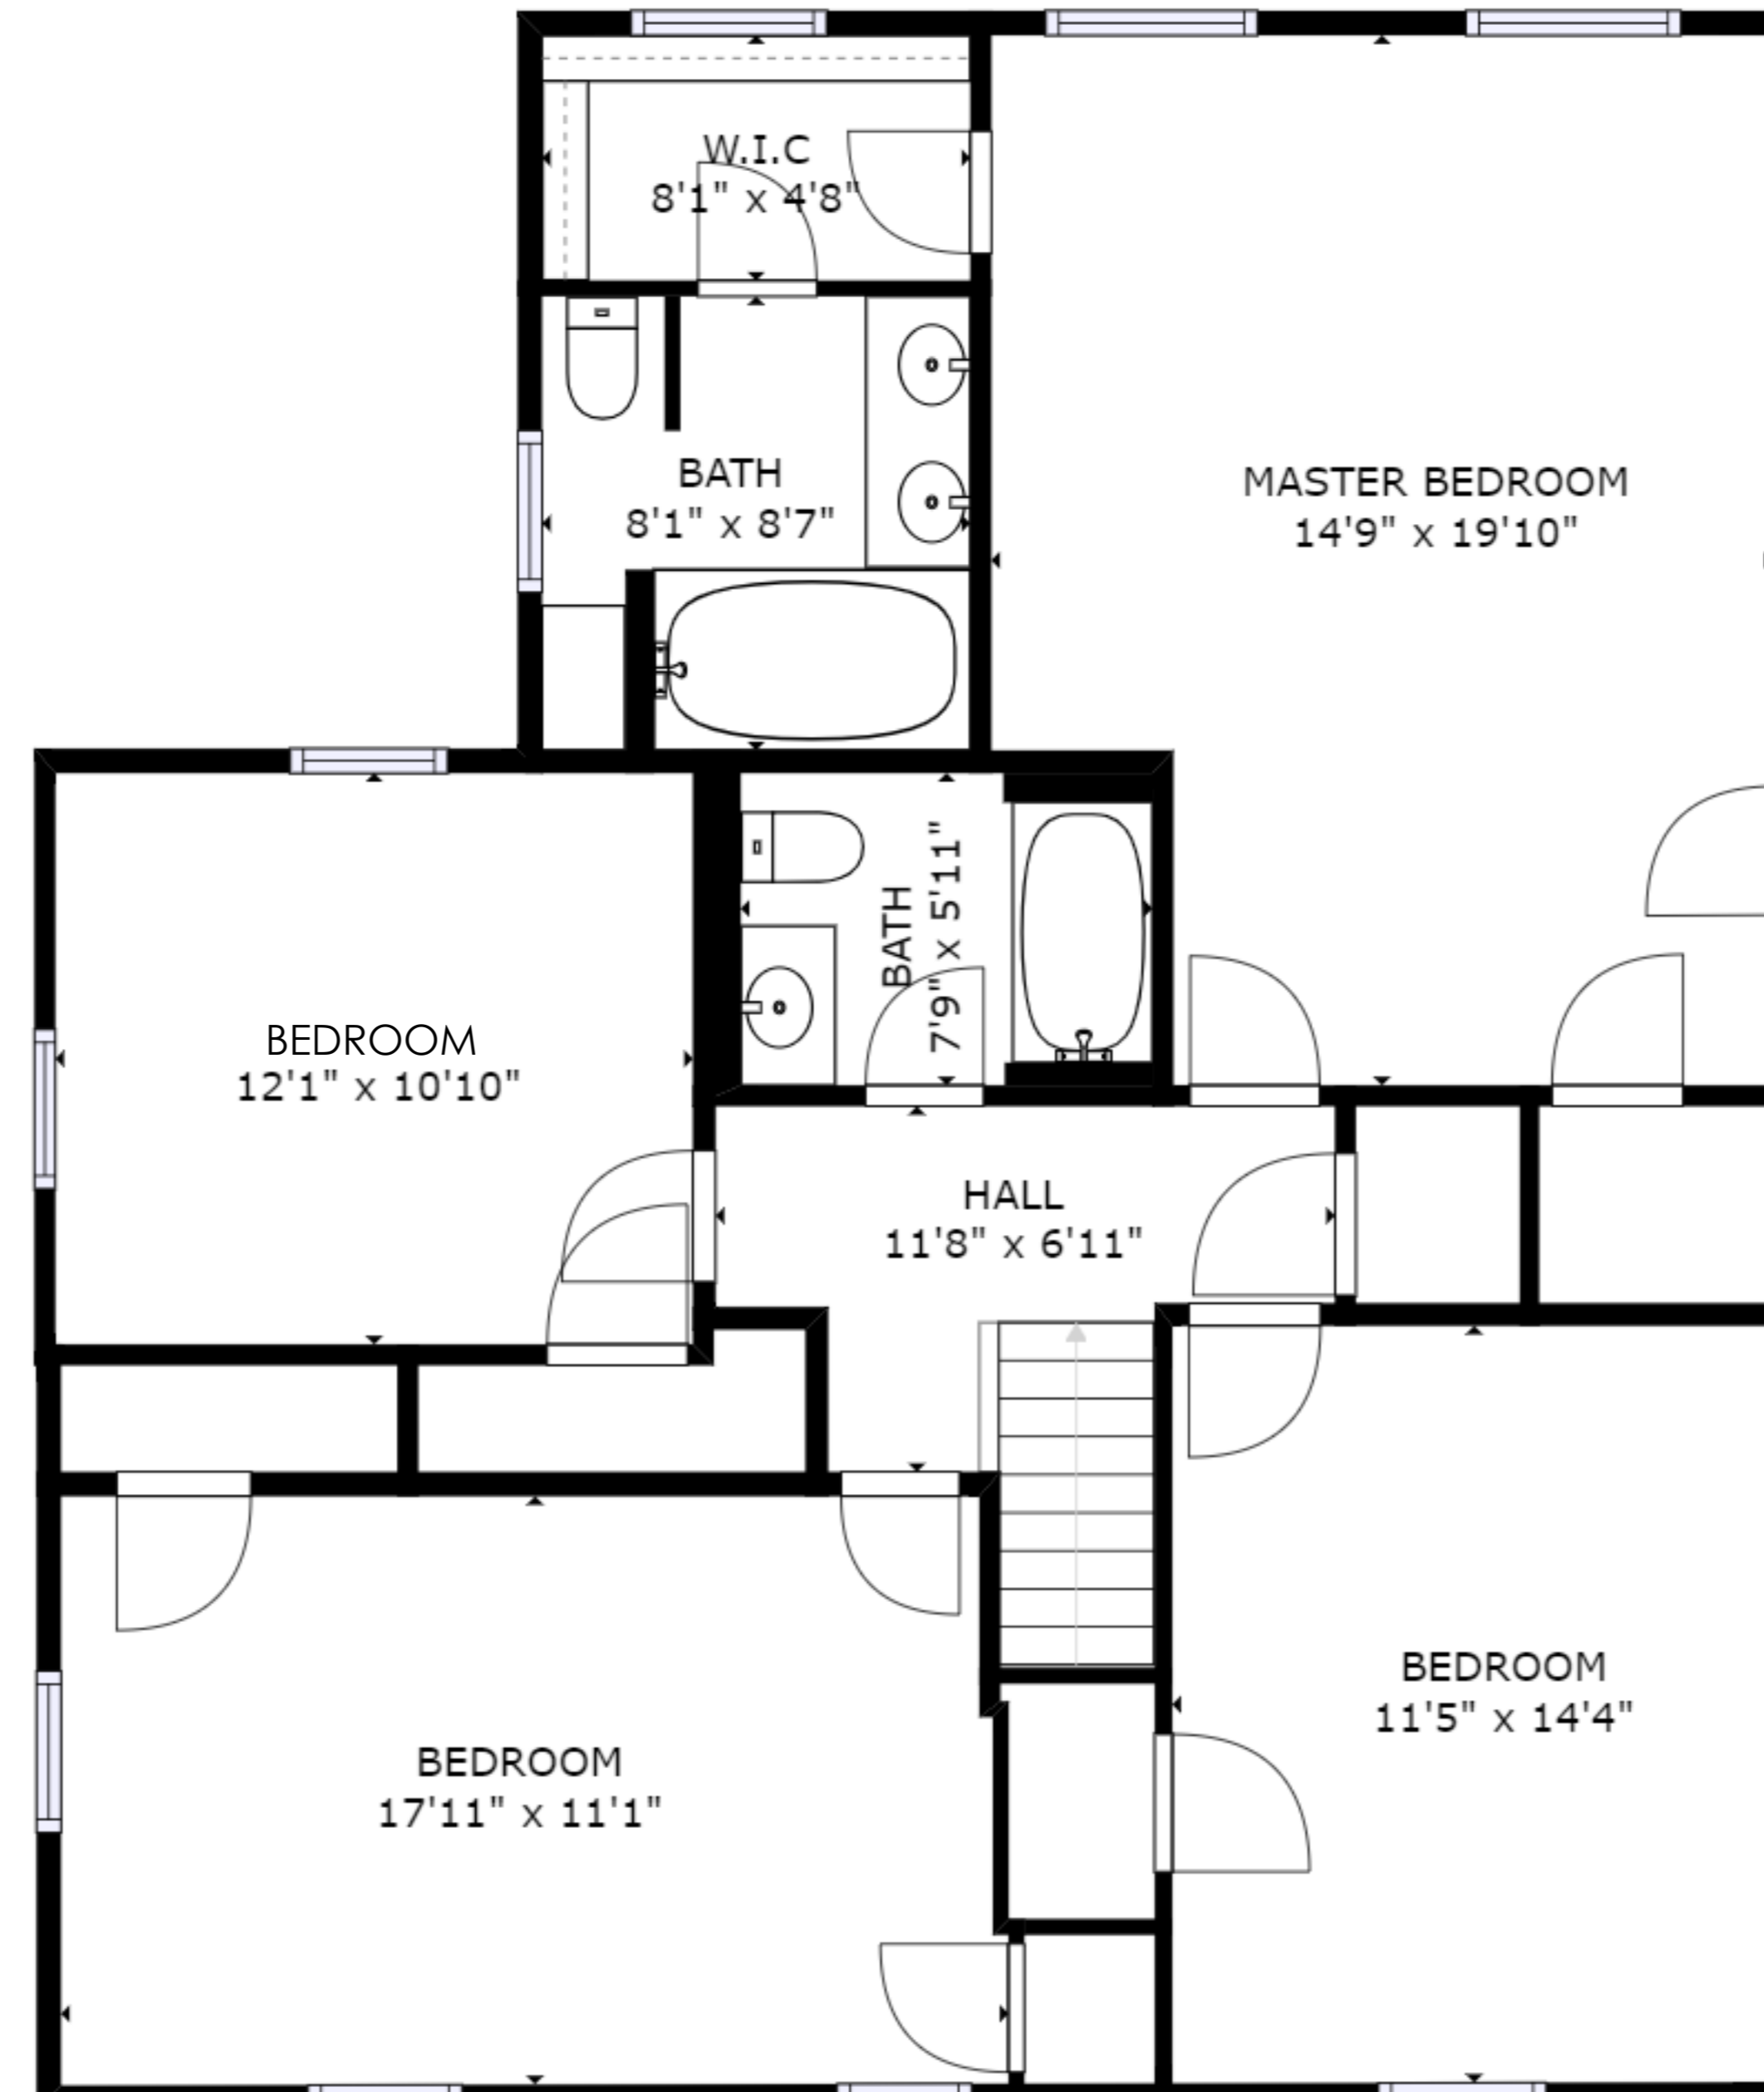

FLOOR 1

FLOOR 3

FLOOR 2

GROSS INTERNAL AREA  
 FLOOR 1: 911 sq ft, FLOOR 2: 1235 sq ft  
 FLOOR 3: 1237 sq ft, EXCLUDED AREAS:  
 REDUCED HEADROOM BELOW 1.5M: 47 sq ft  
 TOTAL: 3384 sq ft

SIZES AND DIMENSIONS ARE APPROXIMATE, ACTUAL MAY VARY.