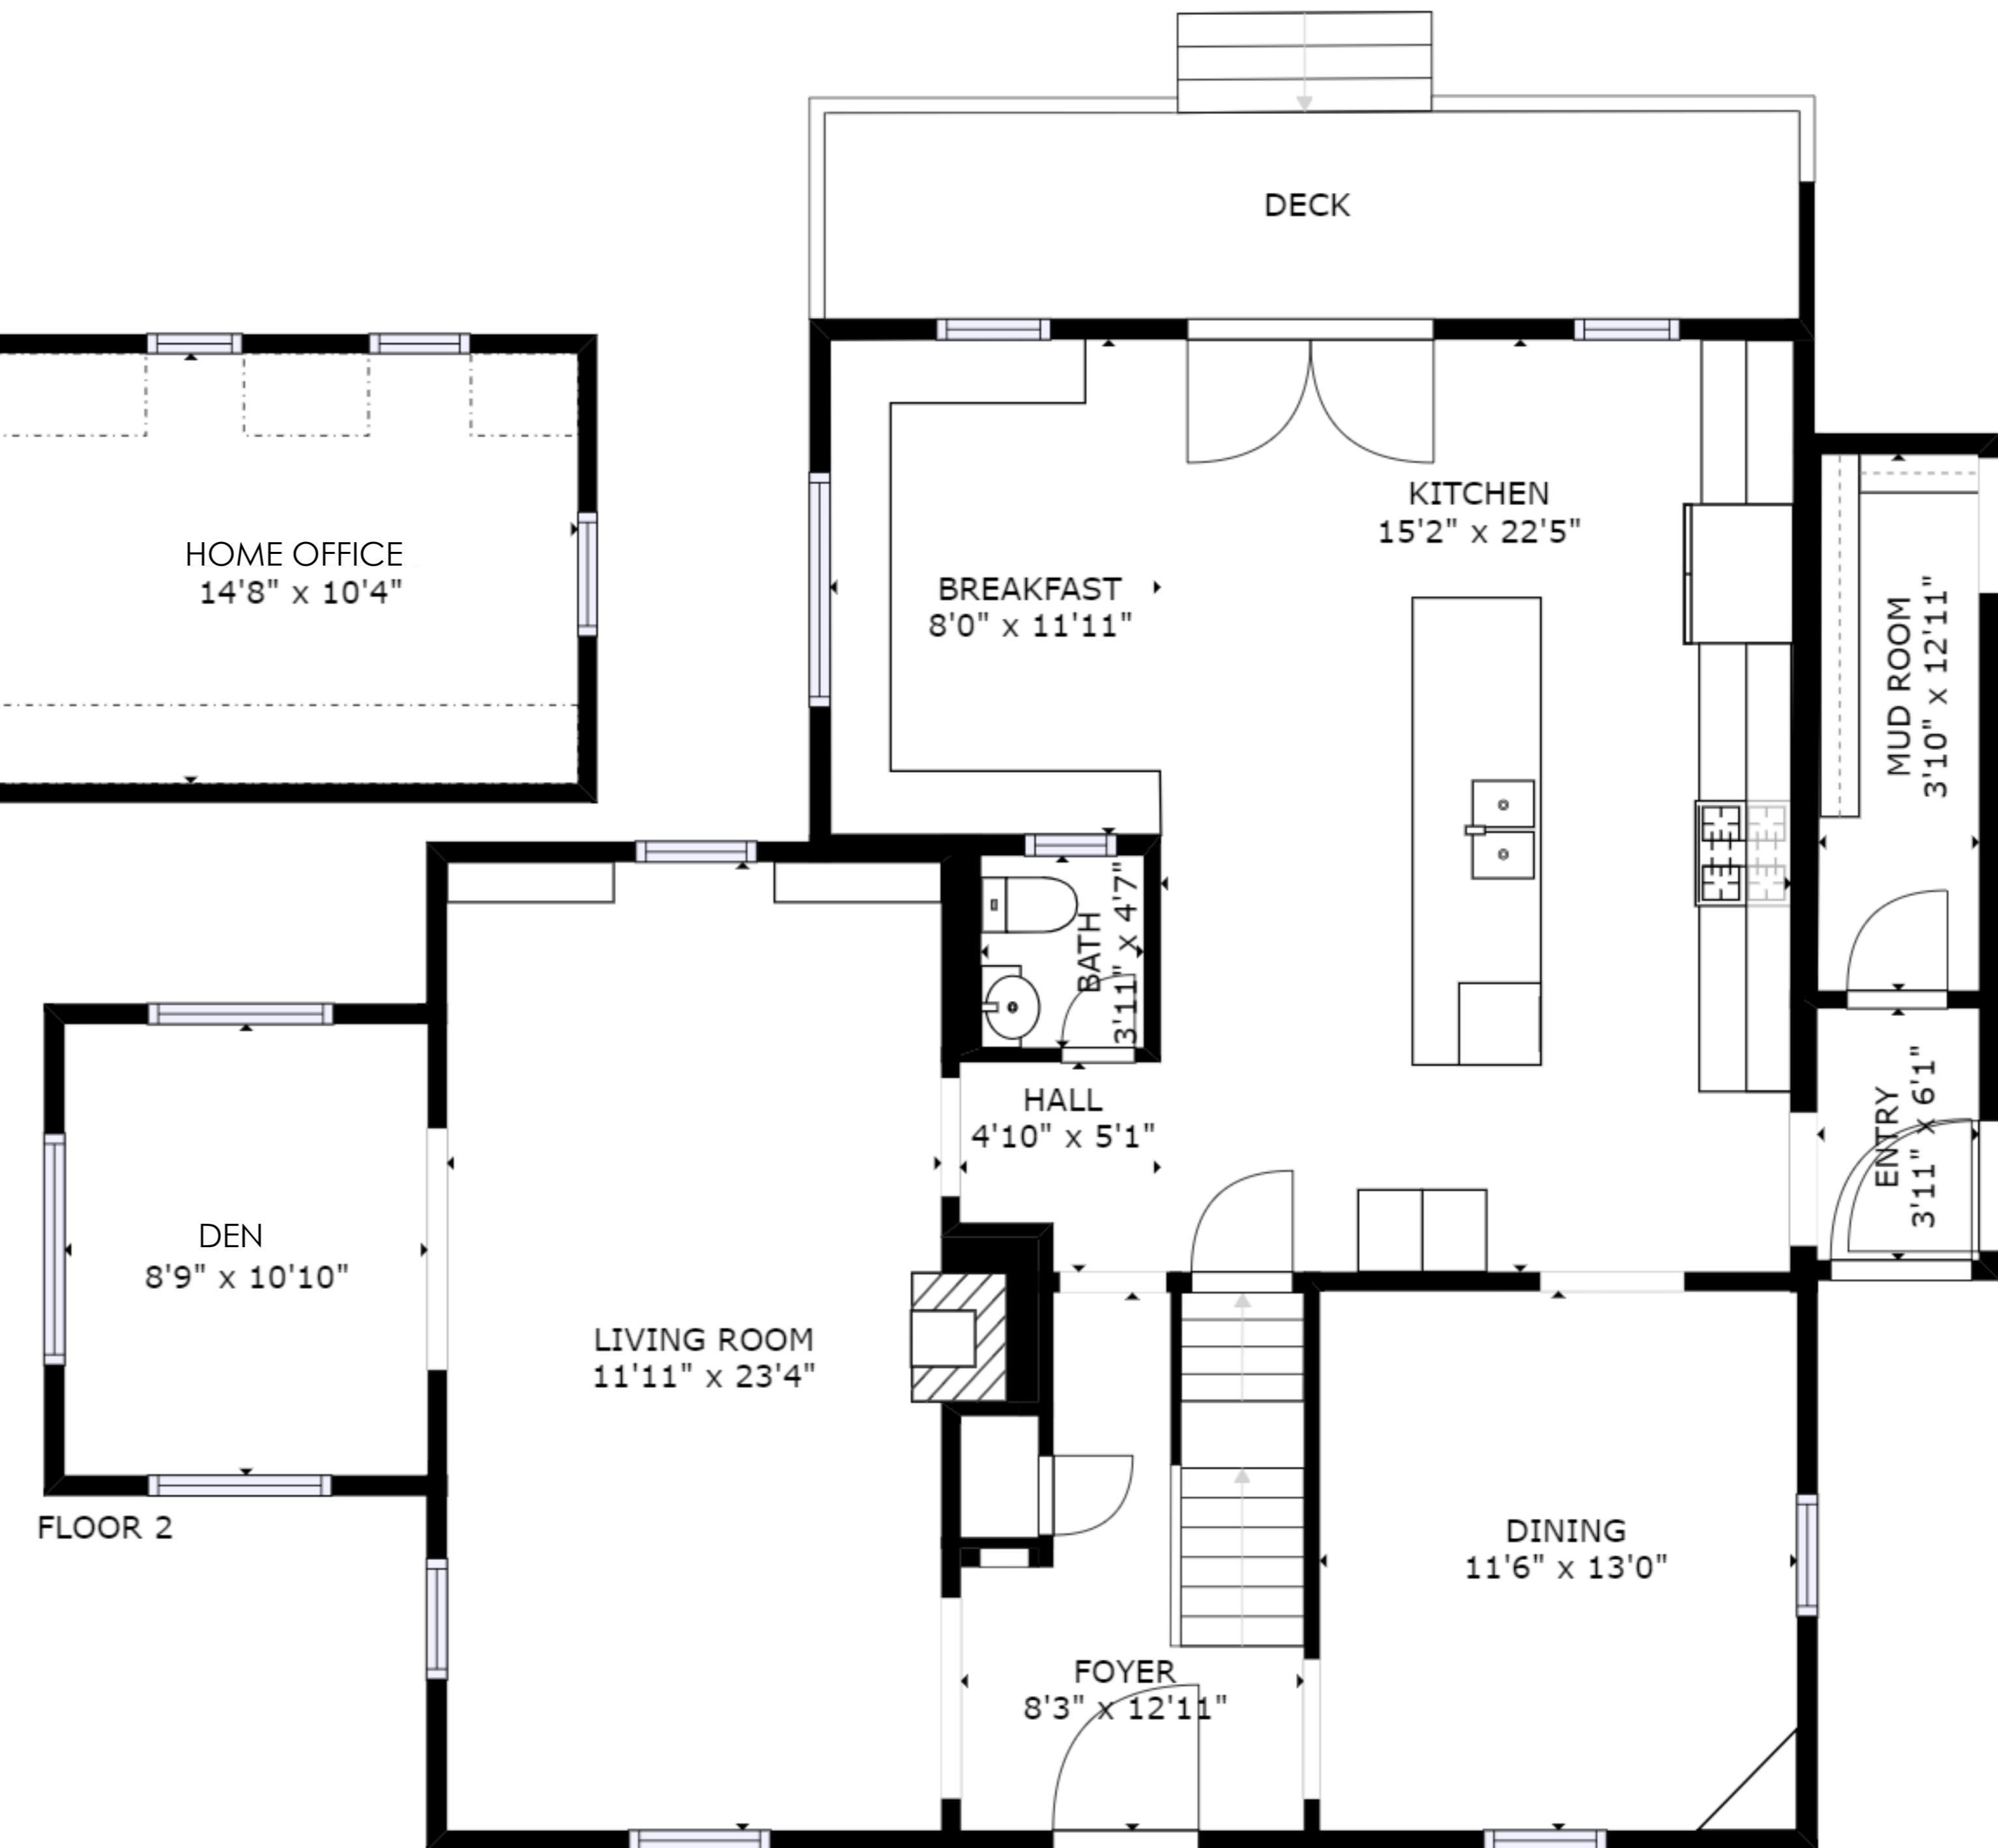

FLOOR 1

FLOOR 3

FLOOR 2

GROSS INTERNAL AREA  
 FLOOR 1: 911 sq ft, FLOOR 2: 1235 sq ft  
 FLOOR 3: 1237 sq ft, EXCLUDED AREAS:  
 REDUCED HEADROOM BELOW 1.5M: 47 sq ft  
 TOTAL: 3384 sq ft

SIZES AND DIMENSIONS ARE APPROXIMATE, ACTUAL MAY VARY.