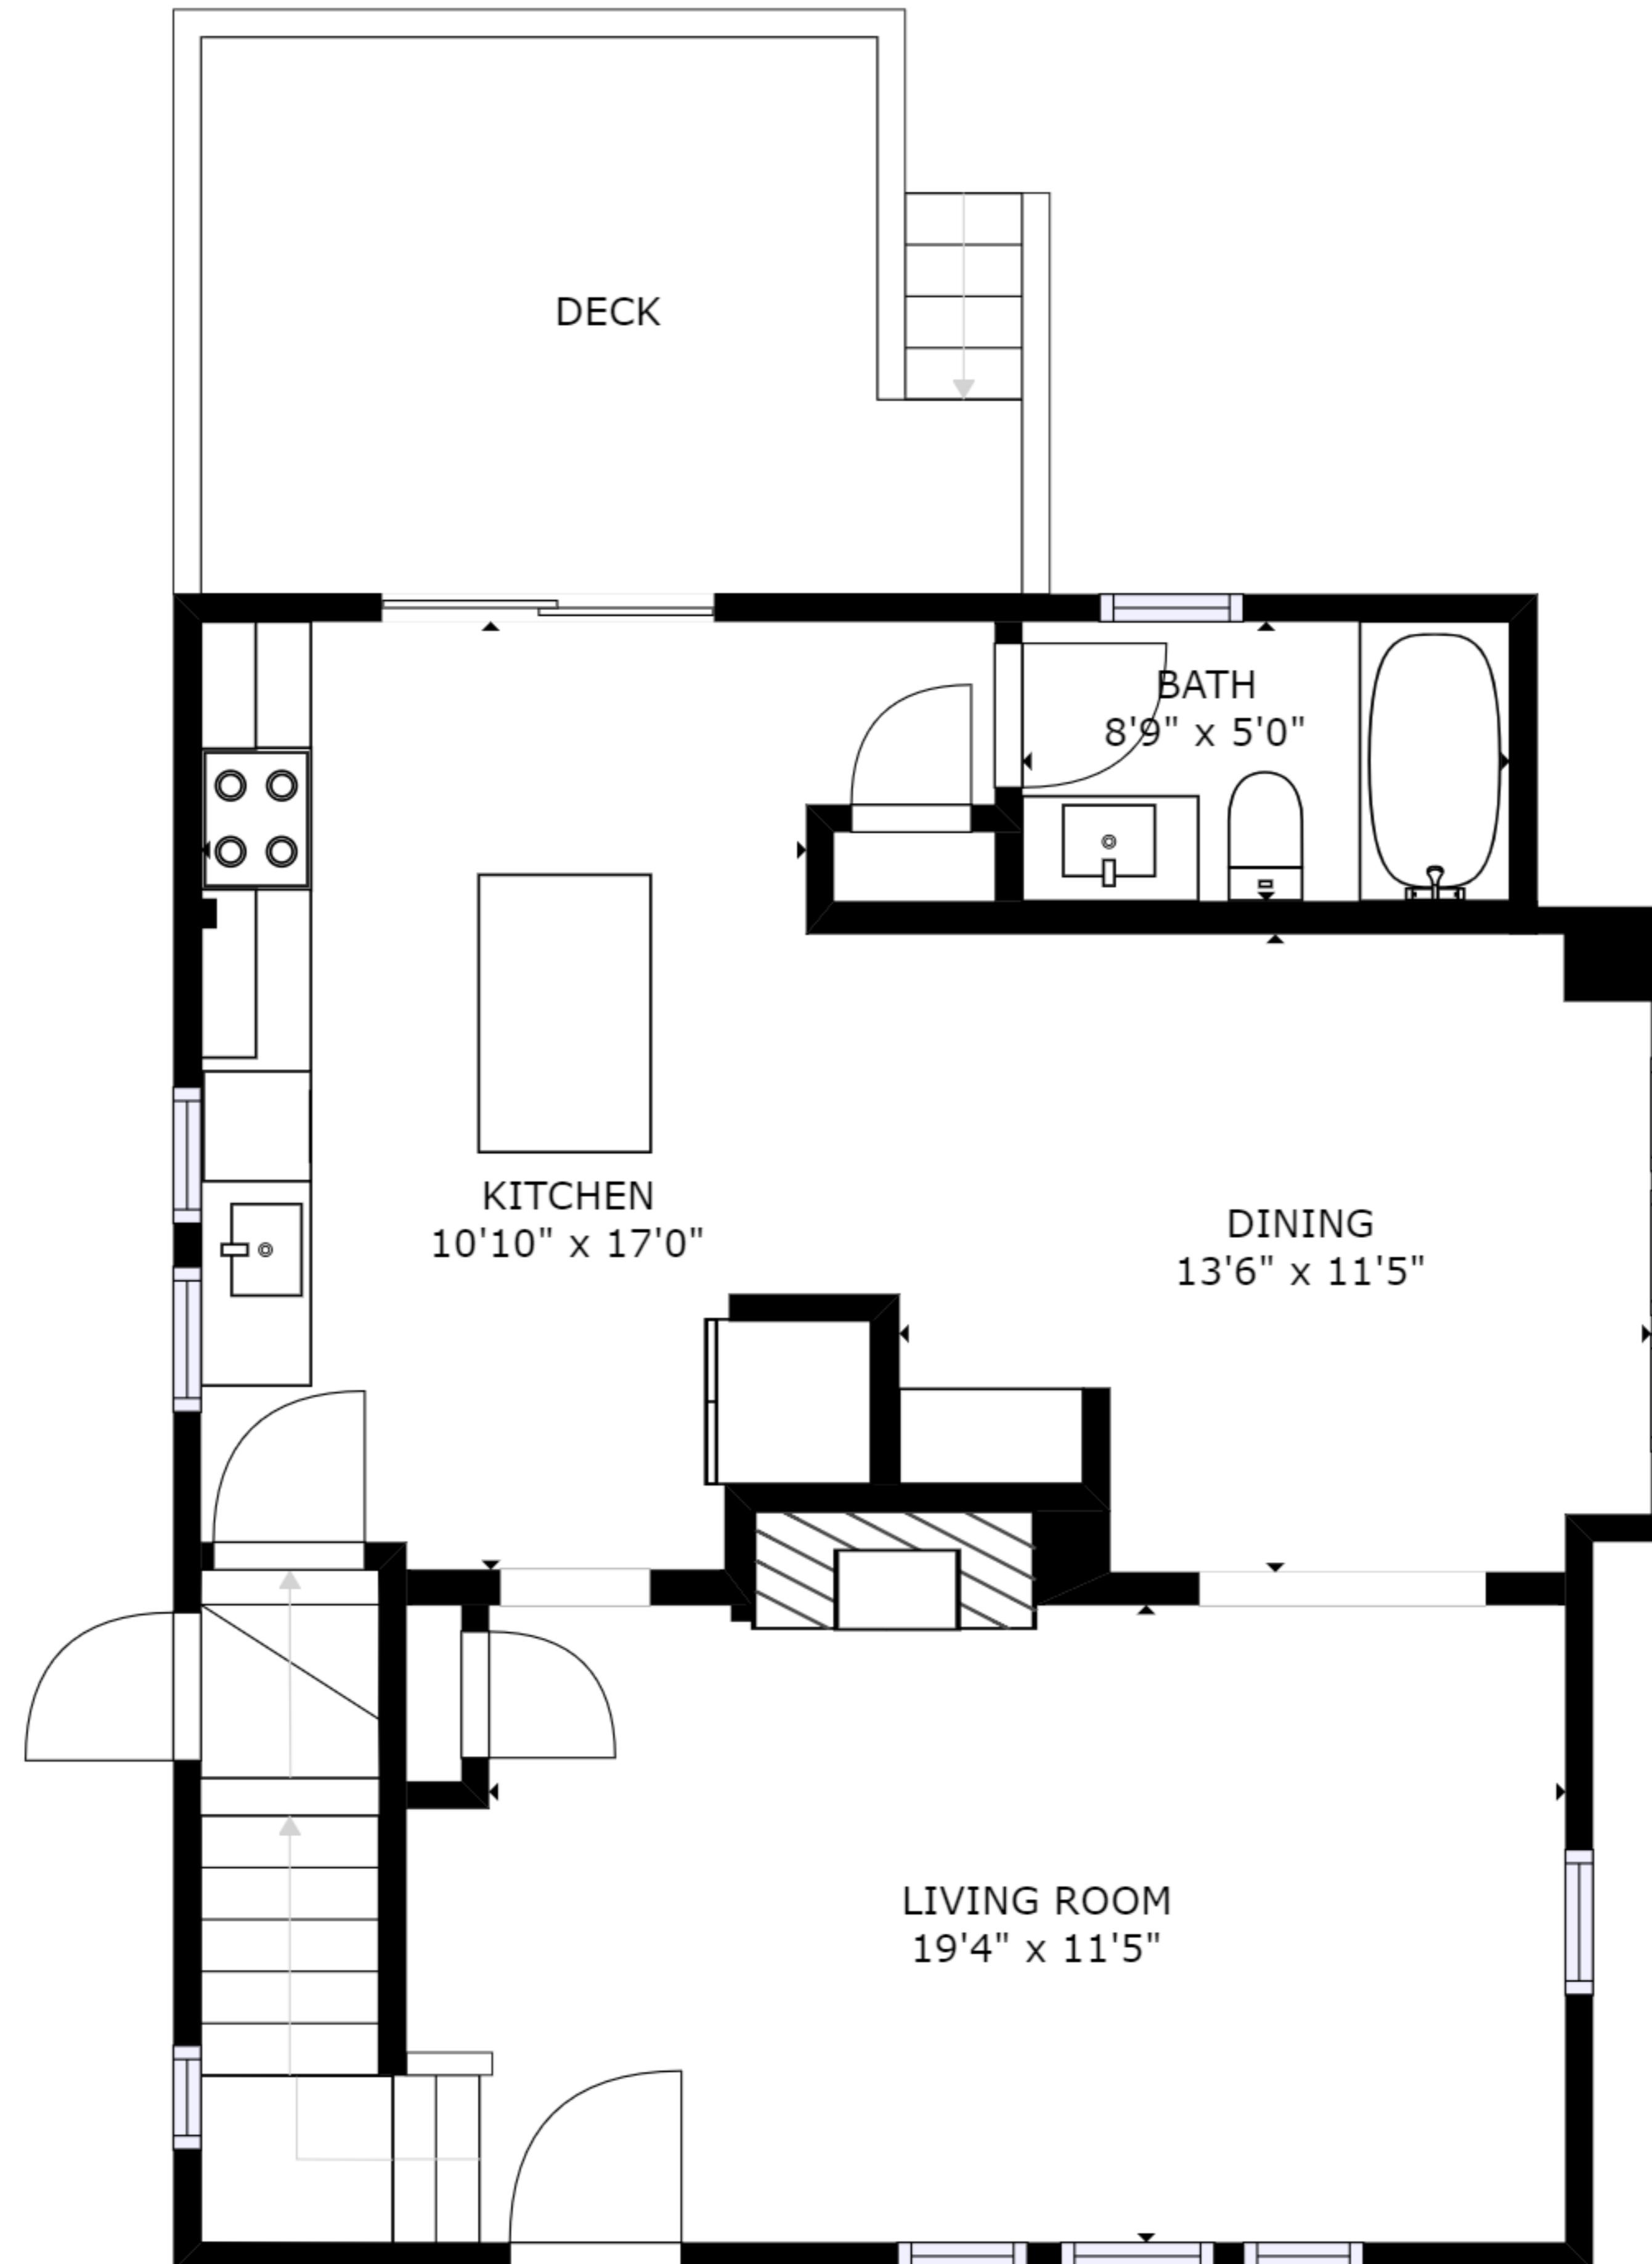

FLOOR 1

FLOOR 2

FLOOR 3

GROSS INTERNAL AREA
 FLOOR 1: 482 sq ft, FLOOR 2: 721 sq ft
 FLOOR 3: 557 sq ft, EXCLUDED AREAS:
 REDUCED HEADROOM BELOW 1.5M: 11 sq ft
 TOTAL: 1761 sq ft

SIZES AND DIMENSIONS ARE APPROXIMATE, ACTUAL MAY VARY.