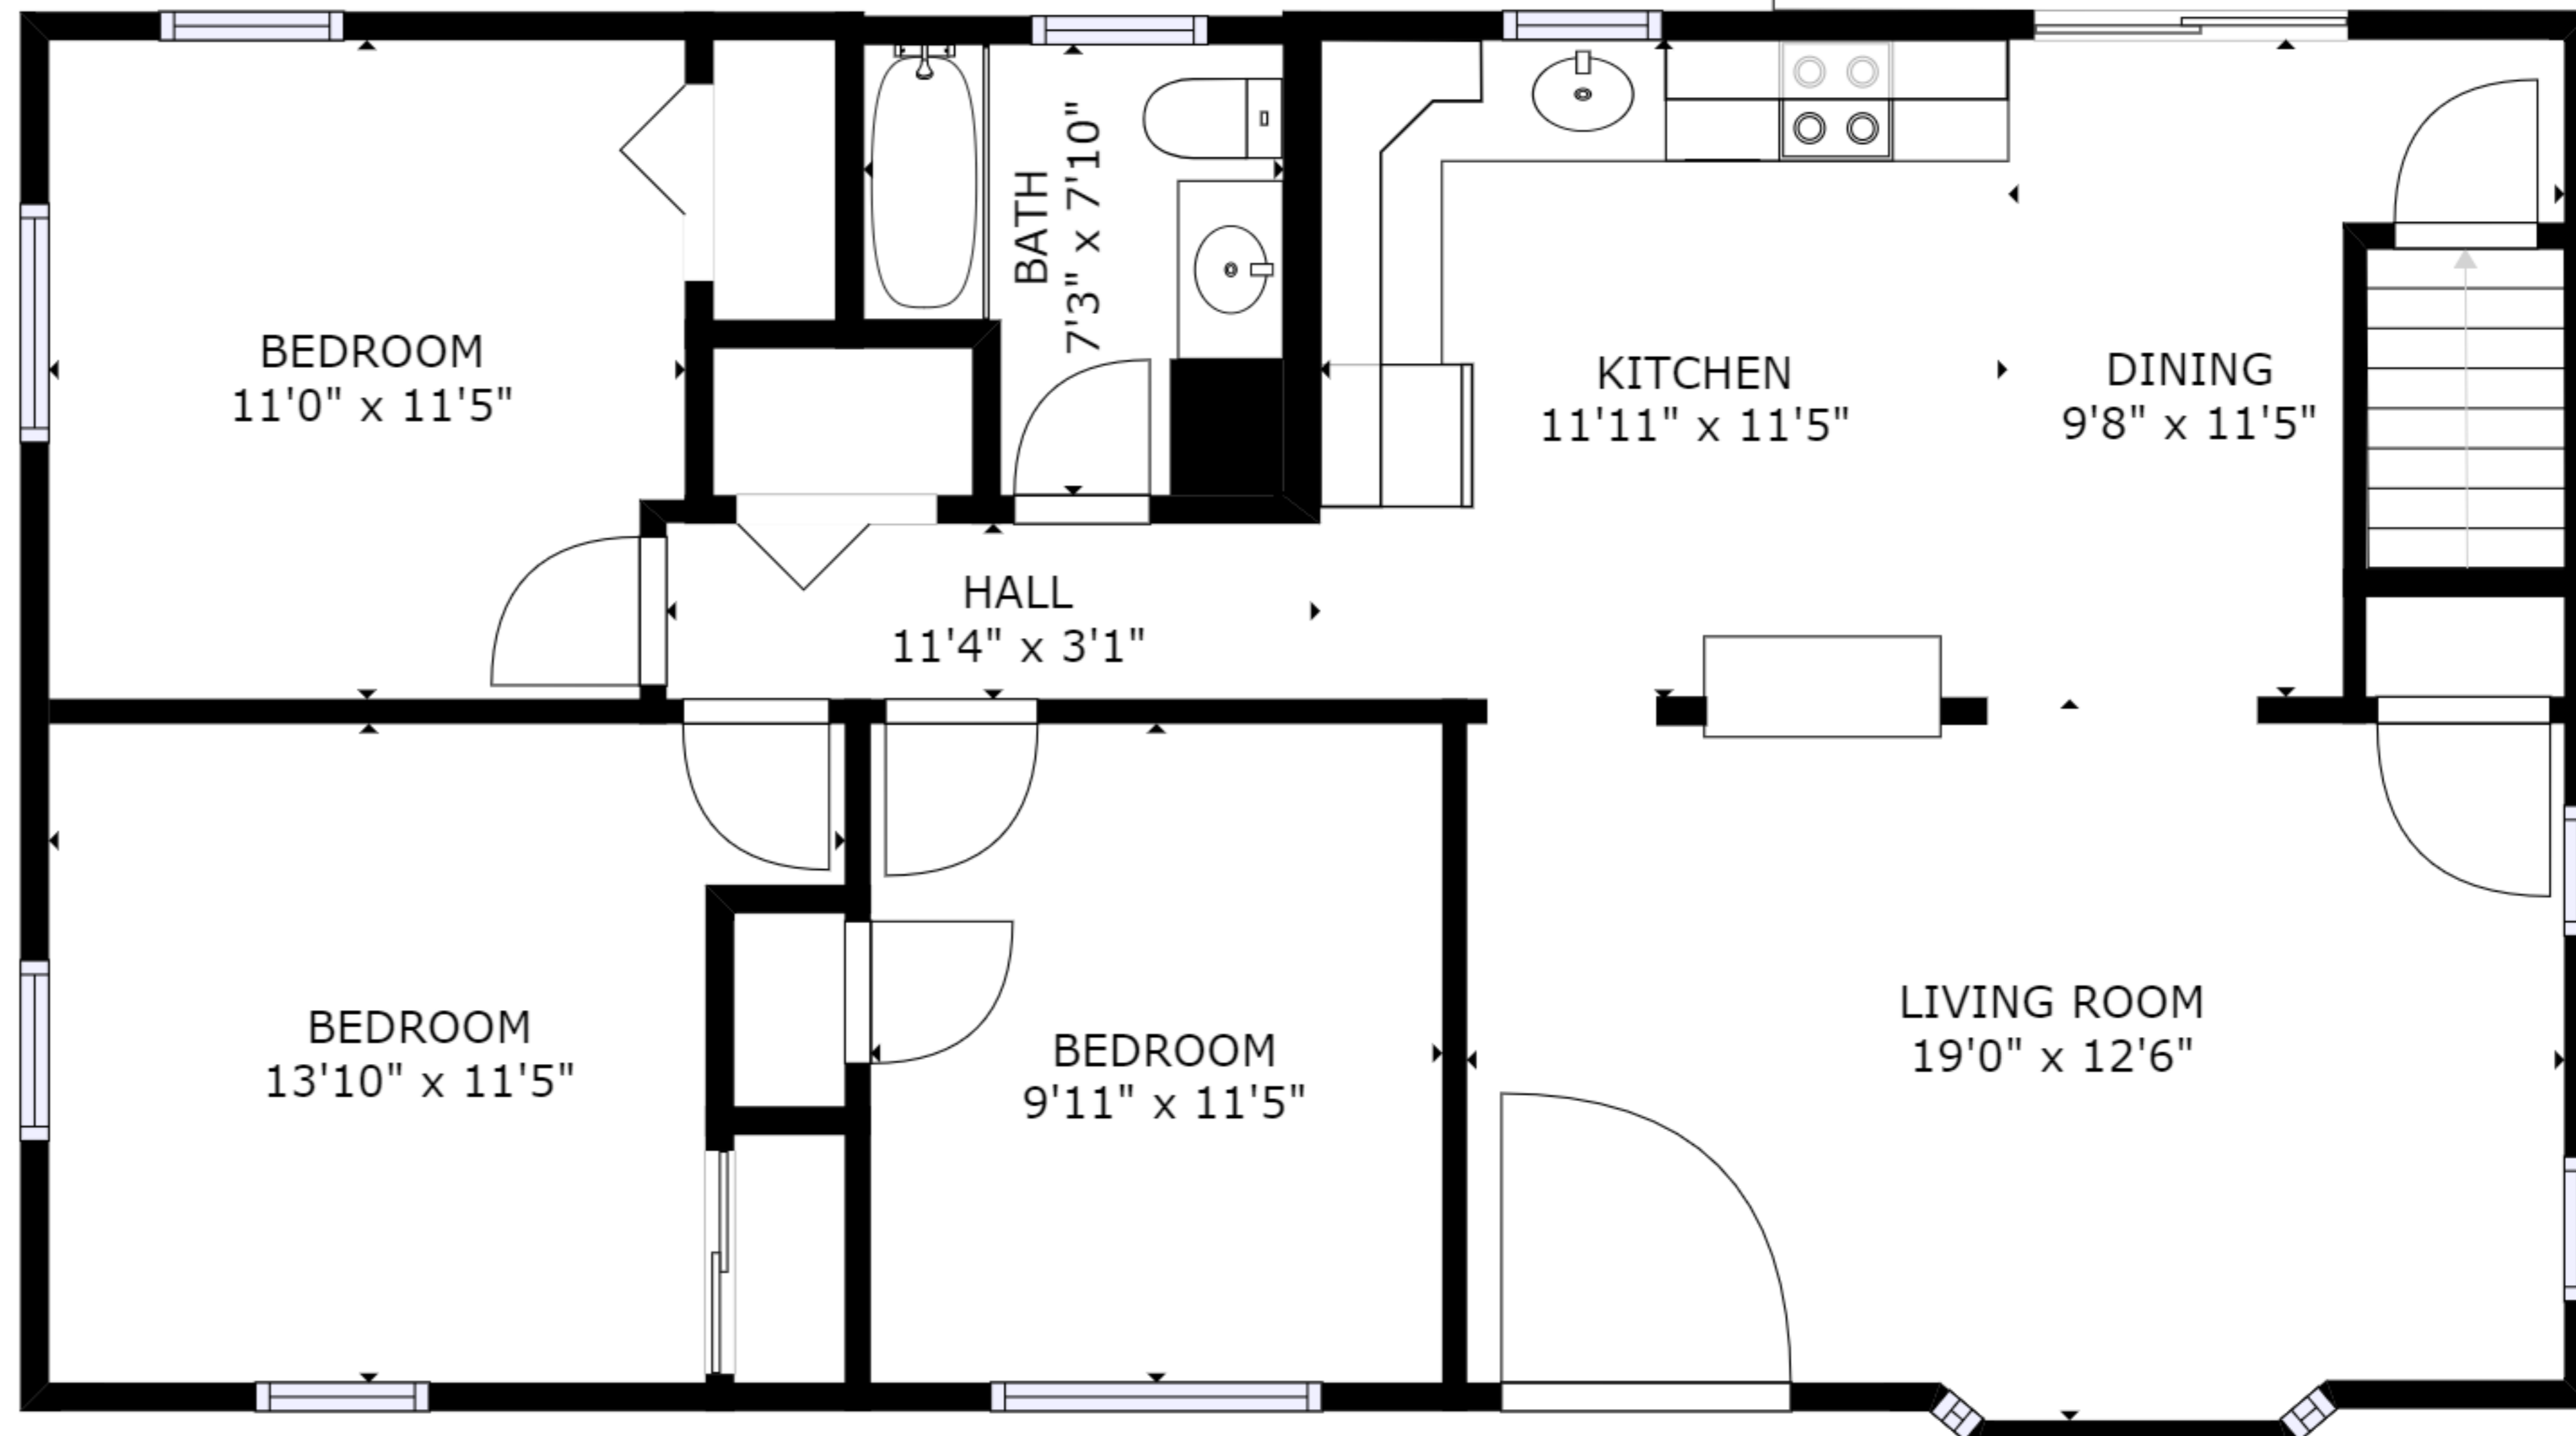

FLOOR 1

PORCH

FLOOR 2

GROSS INTERNAL AREA  
 FLOOR 1: 1056 sq ft, FLOOR 2: 1289 sq ft  
 TOTAL: 2056 sq ft

SIZES AND DIMENSIONS ARE APPROXIMATE, ACTUAL MAY VARY.