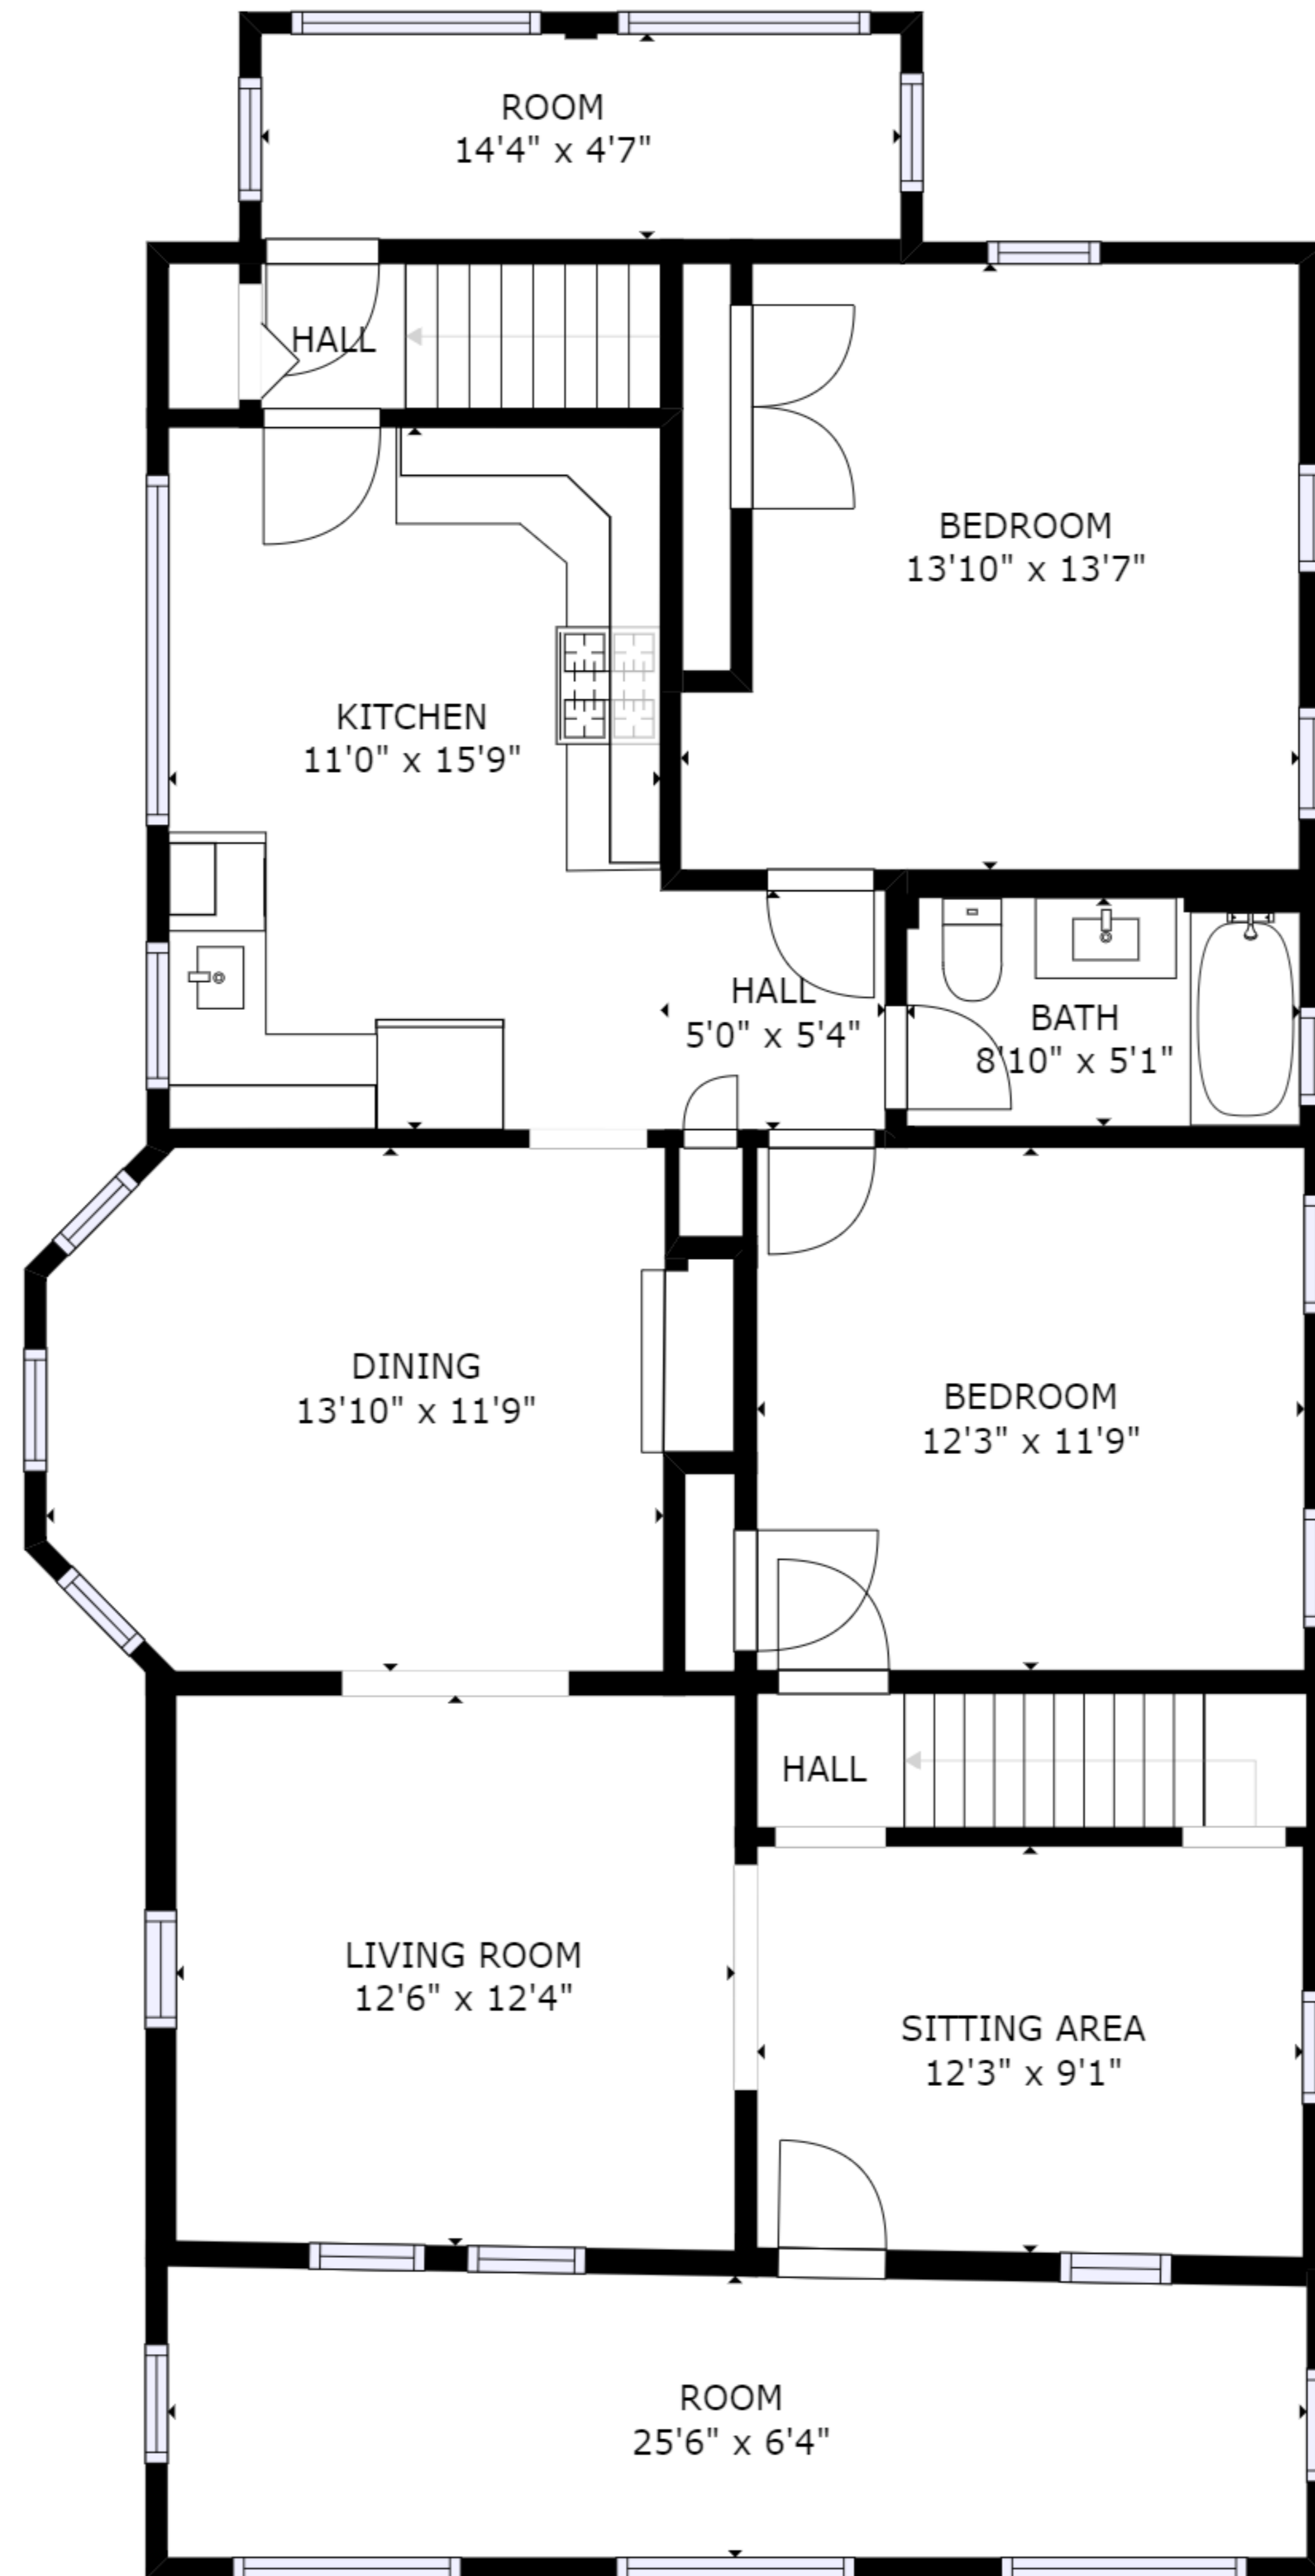

FLOOR 1

FLOOR 2

FLOOR 3

FLOOR 4

GROSS INTERNAL AREA  
 FLOOR 1: 341 sq ft, FLOOR 2: 92 sq ft  
 FLOOR 3: 1403 sq ft, FLOOR 4: 507 sq ft  
 EXCLUDED AREAS: , REDUCED HEADROOM BELOW 1.5M: 33 sq ft  
 TOTAL: 2342 sq ft  
 SIZES AND DIMENSIONS ARE APPROXIMATE, ACTUAL MAY VARY.