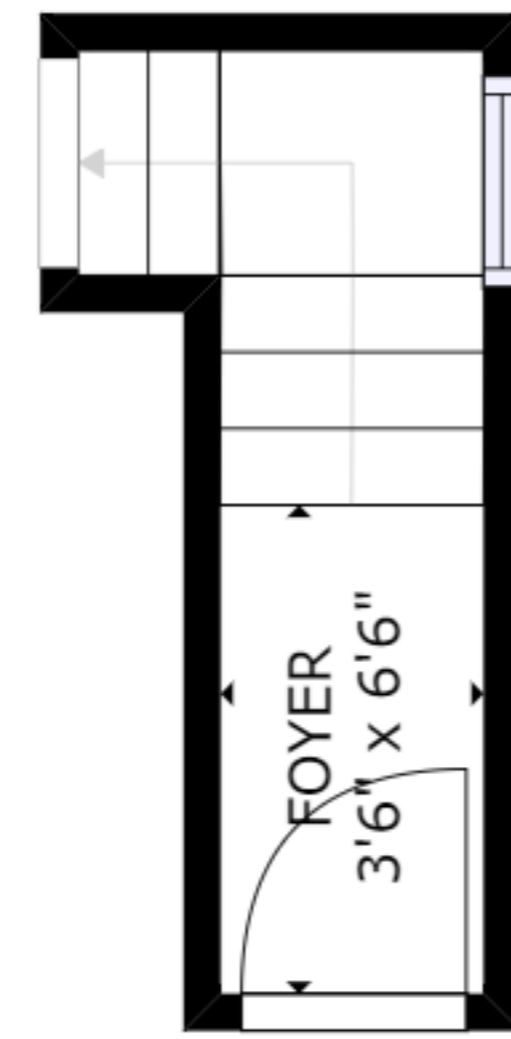

FLOOR 1

FLOOR 2

FLOOR 3

FLOOR 4

GROSS INTERNAL AREA  
 FLOOR 1: 341 sq ft, FLOOR 2: 92 sq ft  
 FLOOR 3: 1403 sq ft, FLOOR 4: 507 sq ft  
 EXCLUDED AREAS: , REDUCED HEADROOM BELOW 1.5M: 33 sq ft  
 TOTAL: 2342 sq ft  
 SIZES AND DIMENSIONS ARE APPROXIMATE, ACTUAL MAY VARY.