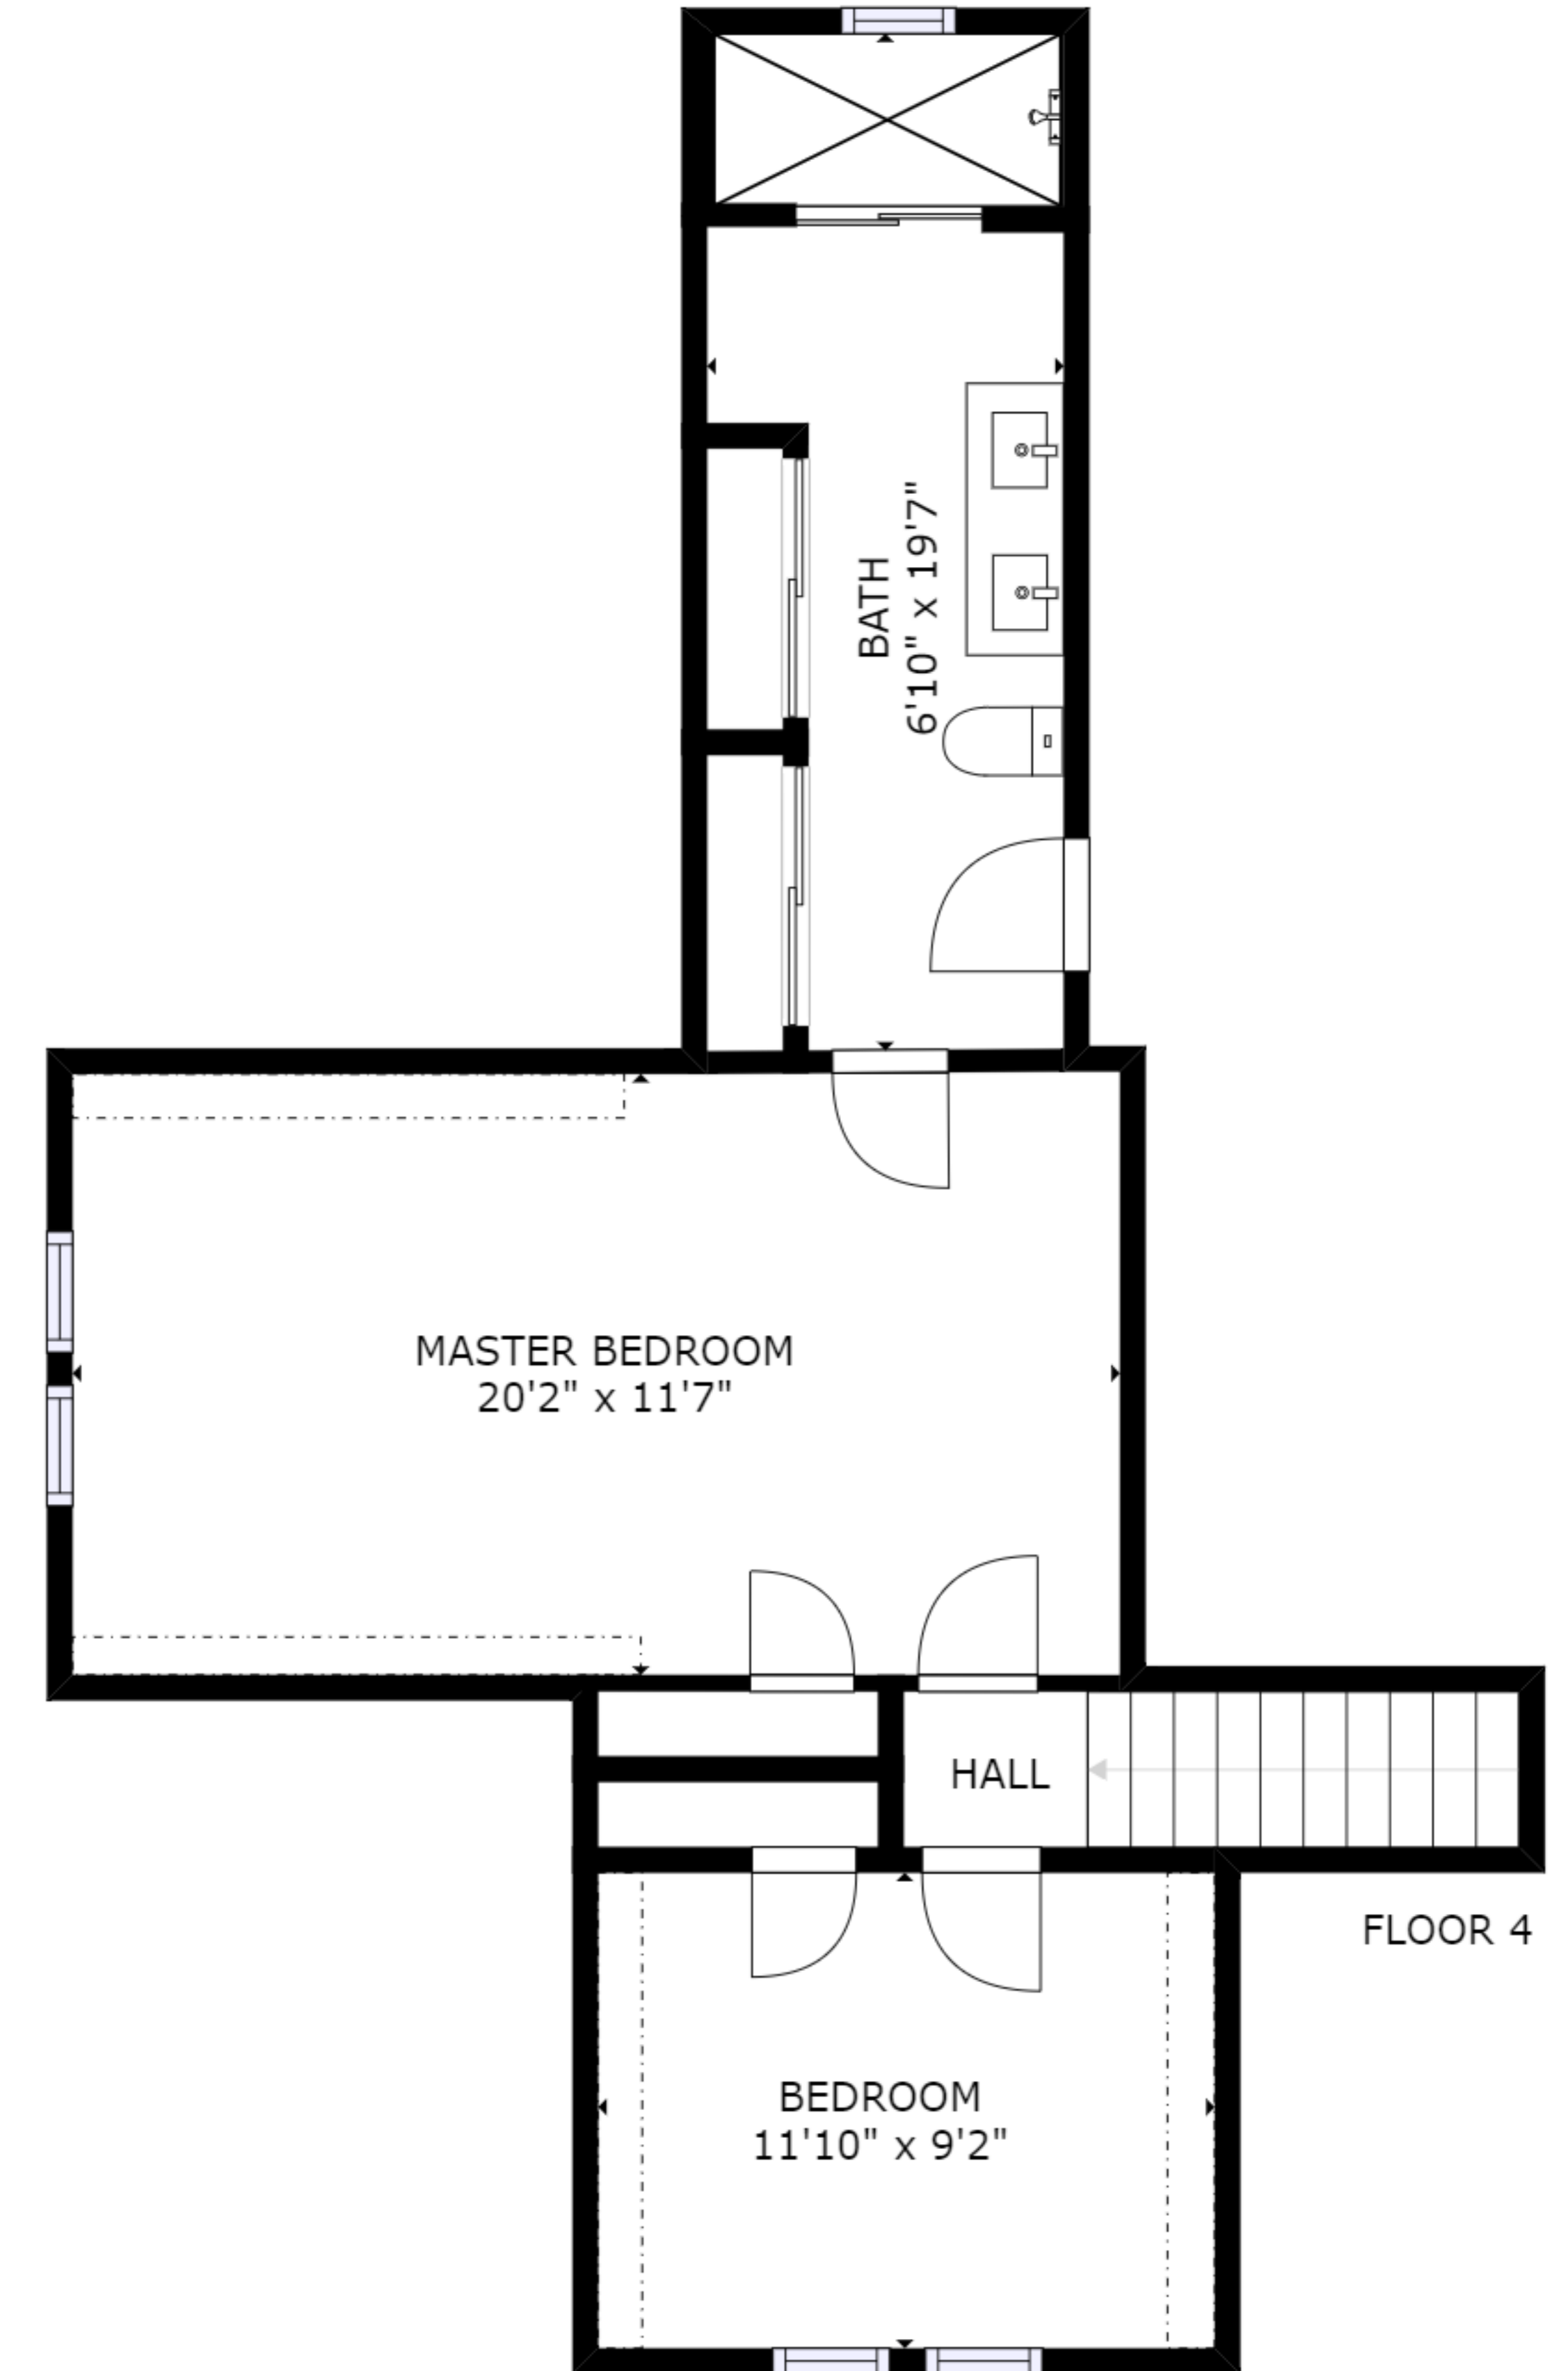

FLOOR 1

FLOOR 2

FLOOR 3

FLOOR 4

GROSS INTERNAL AREA  
 FLOOR 1: 341 sq ft, FLOOR 2: 92 sq ft  
 FLOOR 3: 1403 sq ft, FLOOR 4: 507 sq ft  
 EXCLUDED AREAS: , REDUCED HEADROOM BELOW 1.5M: 33 sq ft  
 TOTAL: 2342 sq ft  
 SIZES AND DIMENSIONS ARE APPROXIMATE, ACTUAL MAY VARY.