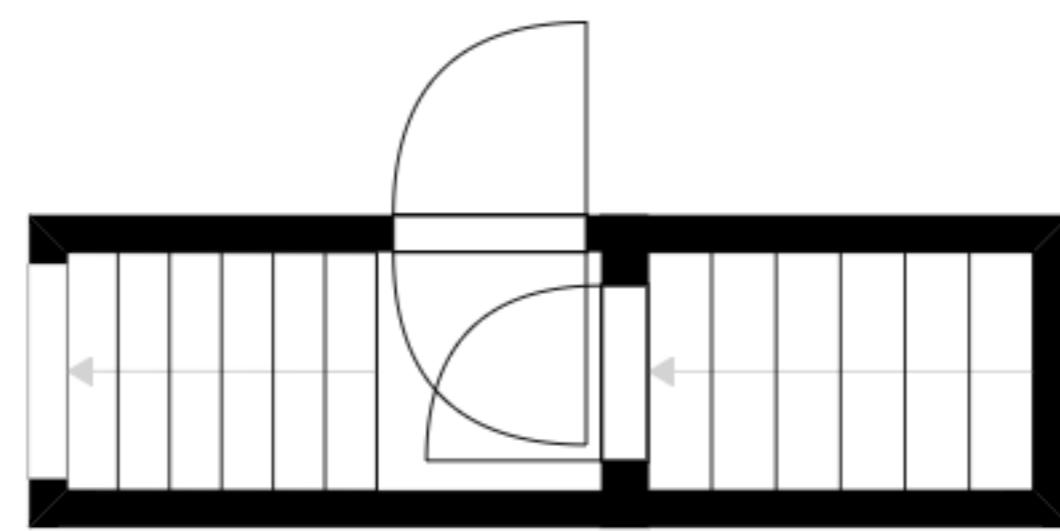

FLOOR 1

FLOOR 2

FLOOR 3

FLOOR 4

GROSS INTERNAL AREA  
 FLOOR 1: 341 sq ft, FLOOR 2: 92 sq ft  
 FLOOR 3: 1403 sq ft, FLOOR 4: 507 sq ft  
 EXCLUDED AREAS: , REDUCED HEADROOM BELOW 1.5M: 33 sq ft  
 TOTAL: 2342 sq ft  
 SIZES AND DIMENSIONS ARE APPROXIMATE, ACTUAL MAY VARY.