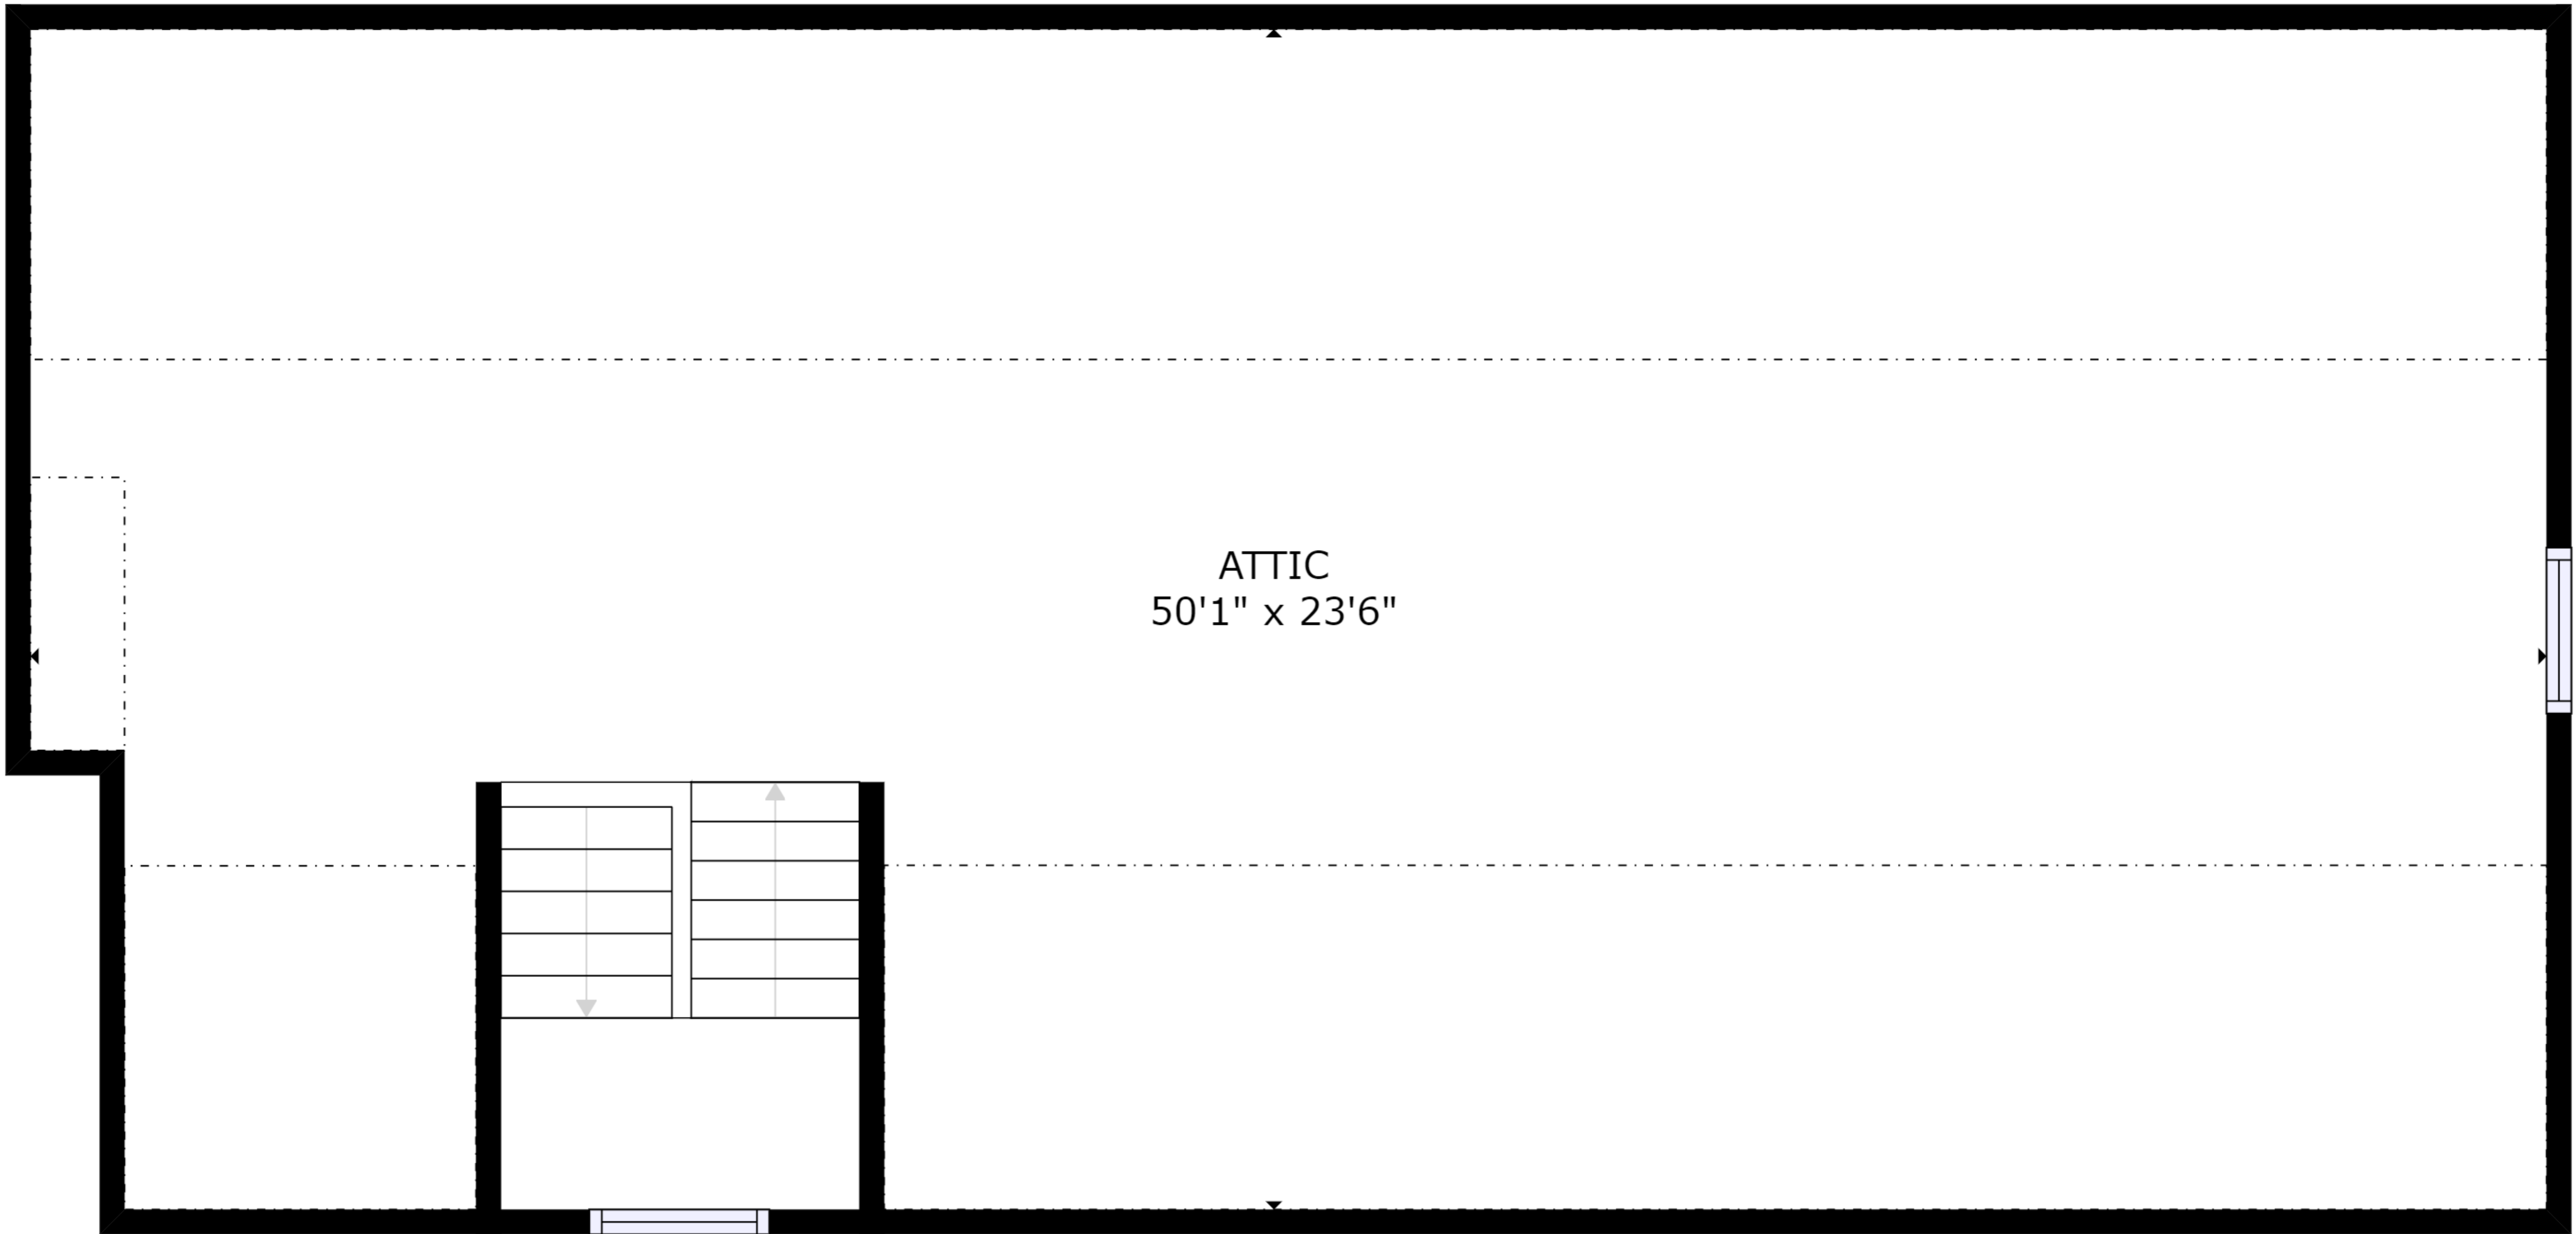

GROSS INTERNAL AREA
 FLOOR 1: 784 sq ft, FLOOR 2: 835 sq ft
 FLOOR 3: 1118 sq ft, EXCLUDED AREAS:
 GARAGE: 255 sq ft
 TOTAL: 2736 sq ft

SIZES AND DIMENSIONS ARE APPROXIMATE, ACTUAL MAY VARY.

FLOOR 1

GROSS INTERNAL AREA
FLOOR 1: 546 sq ft, EXCLUDED AREAS:
REDUCED HEADROOM BELOW 1.5M: 615 sq ft
TOTAL: 546 sq ft

SIZES AND DIMENSIONS ARE APPROXIMATE, ACTUAL MAY VARY.