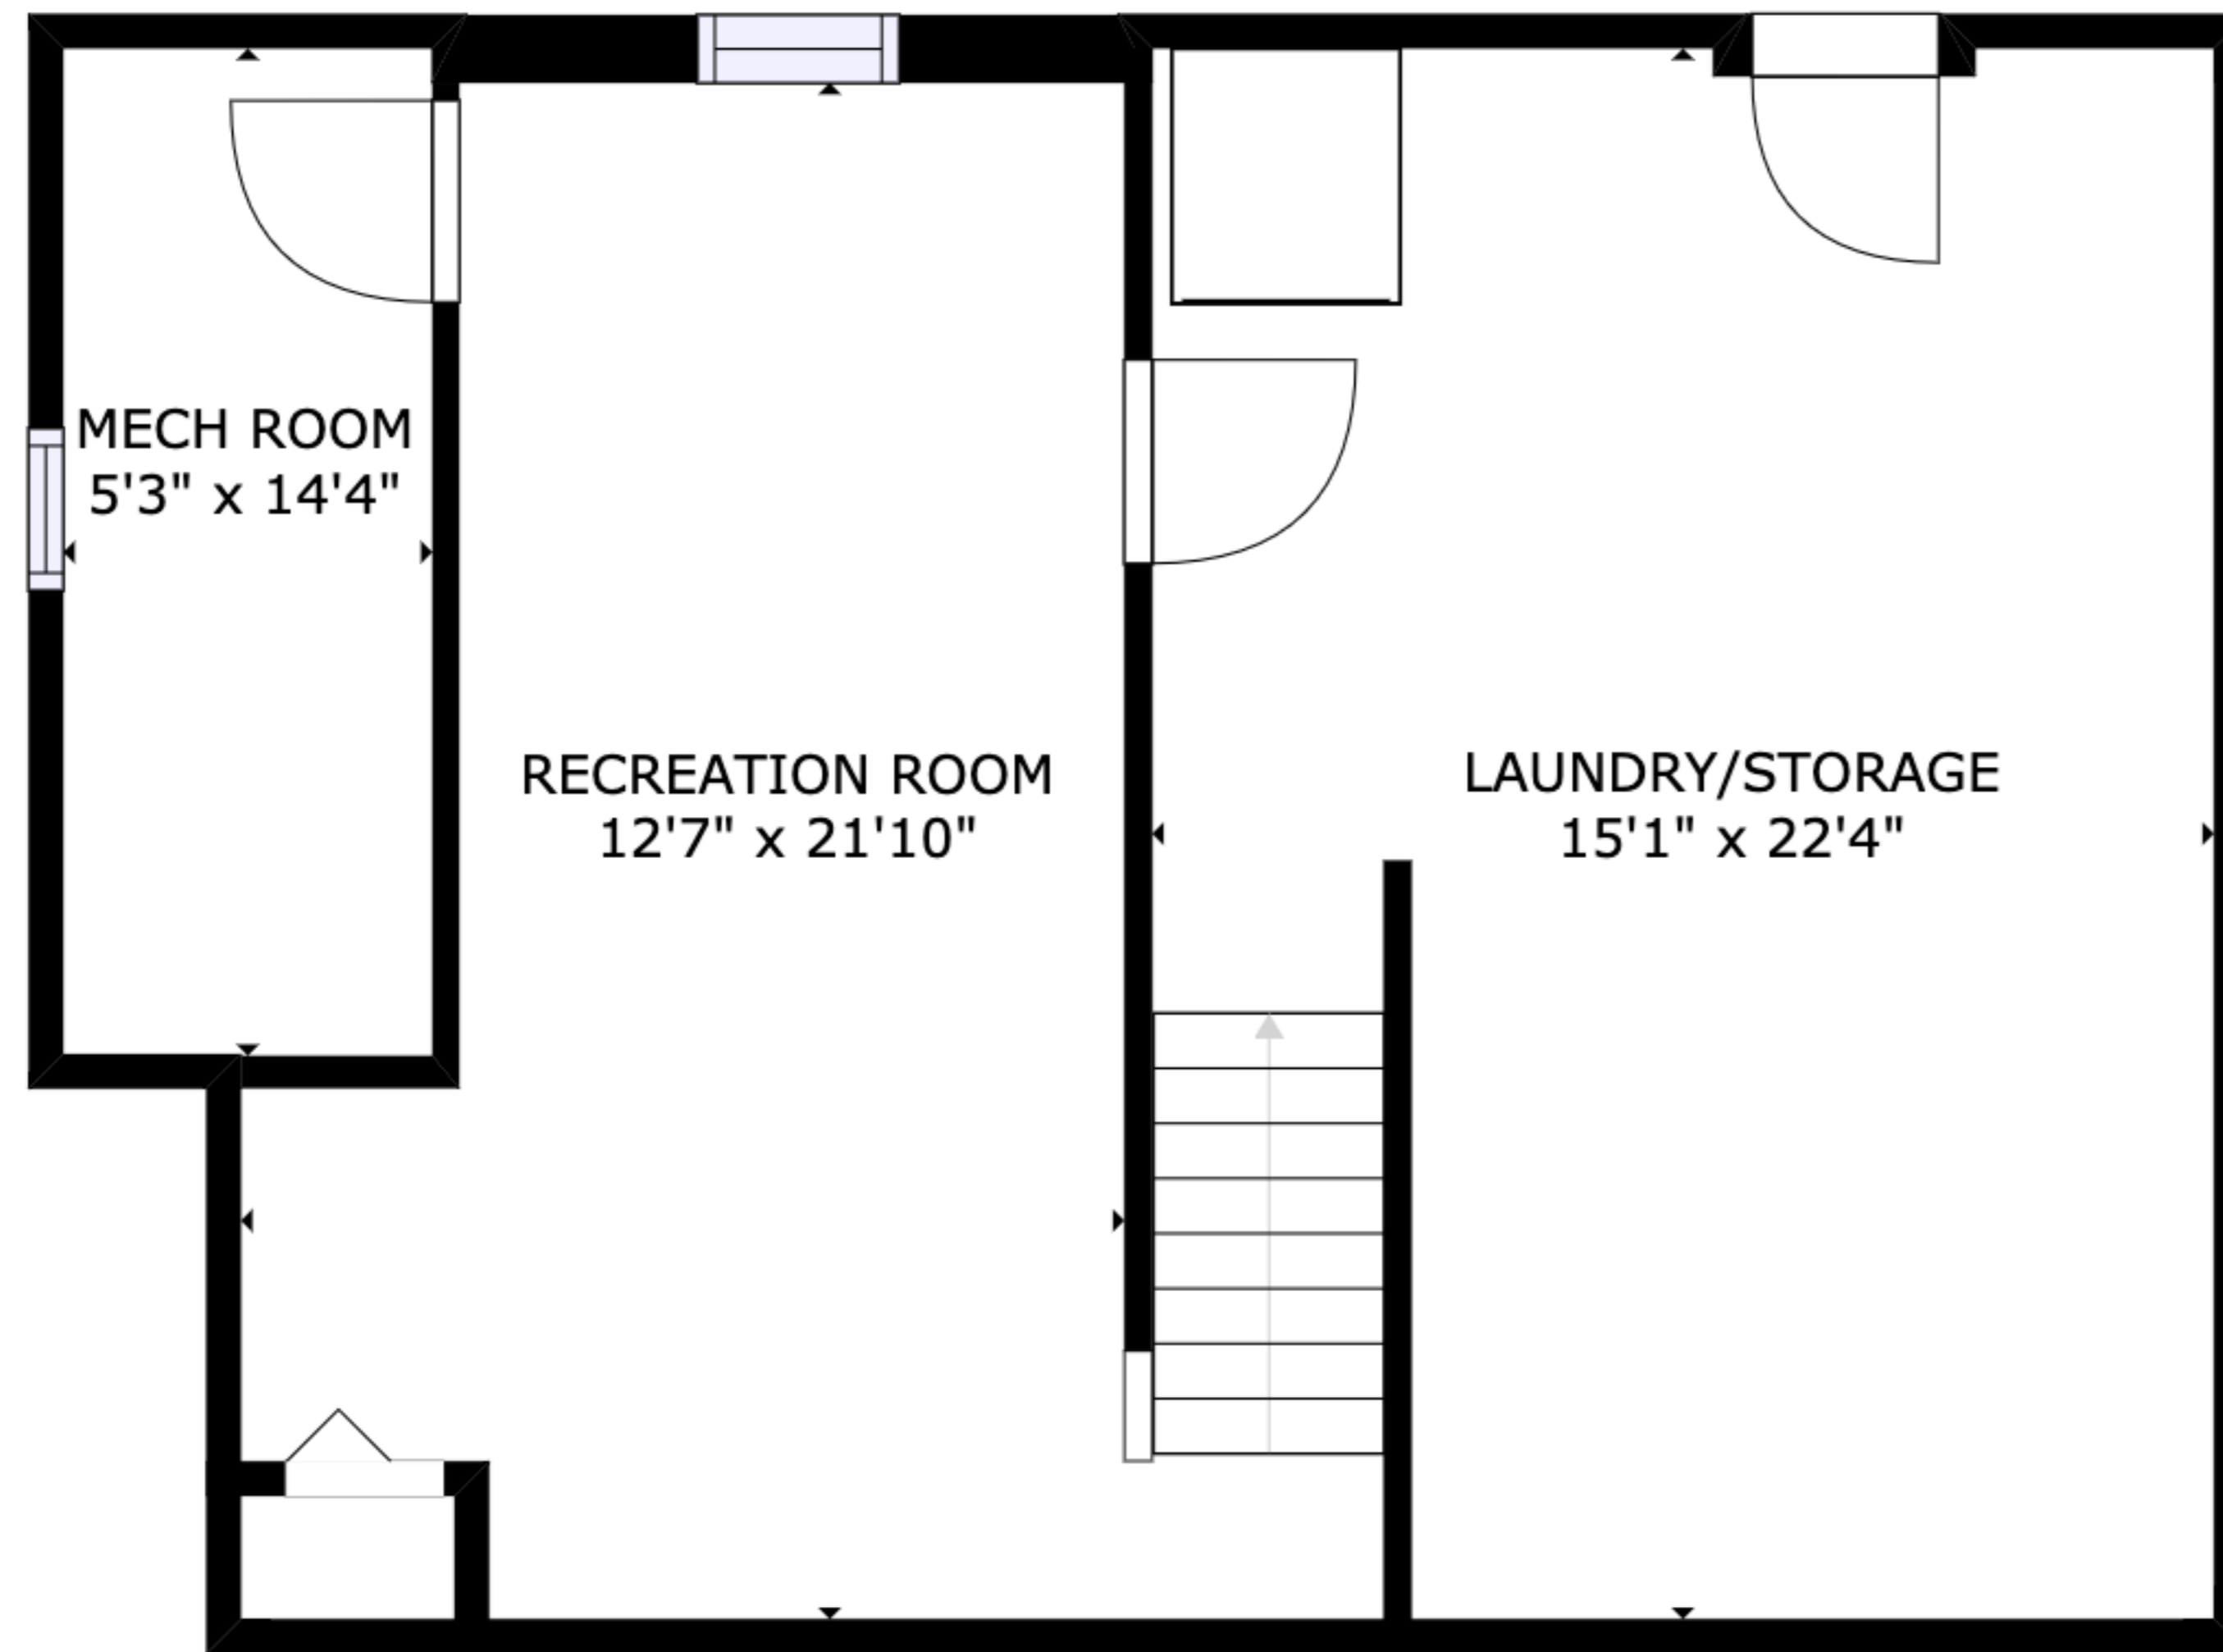

FLOOR 3

FLOOR 1

FLOOR 2

GROSS INTERNAL AREA
 FLOOR 1: 656 sq ft, FLOOR 2: 742 sq ft
 FLOOR 3: 668 sq ft
 TOTAL: 2065 sq ft

SIZES AND DIMENSIONS ARE APPROXIMATE, ACTUAL MAY VARY.