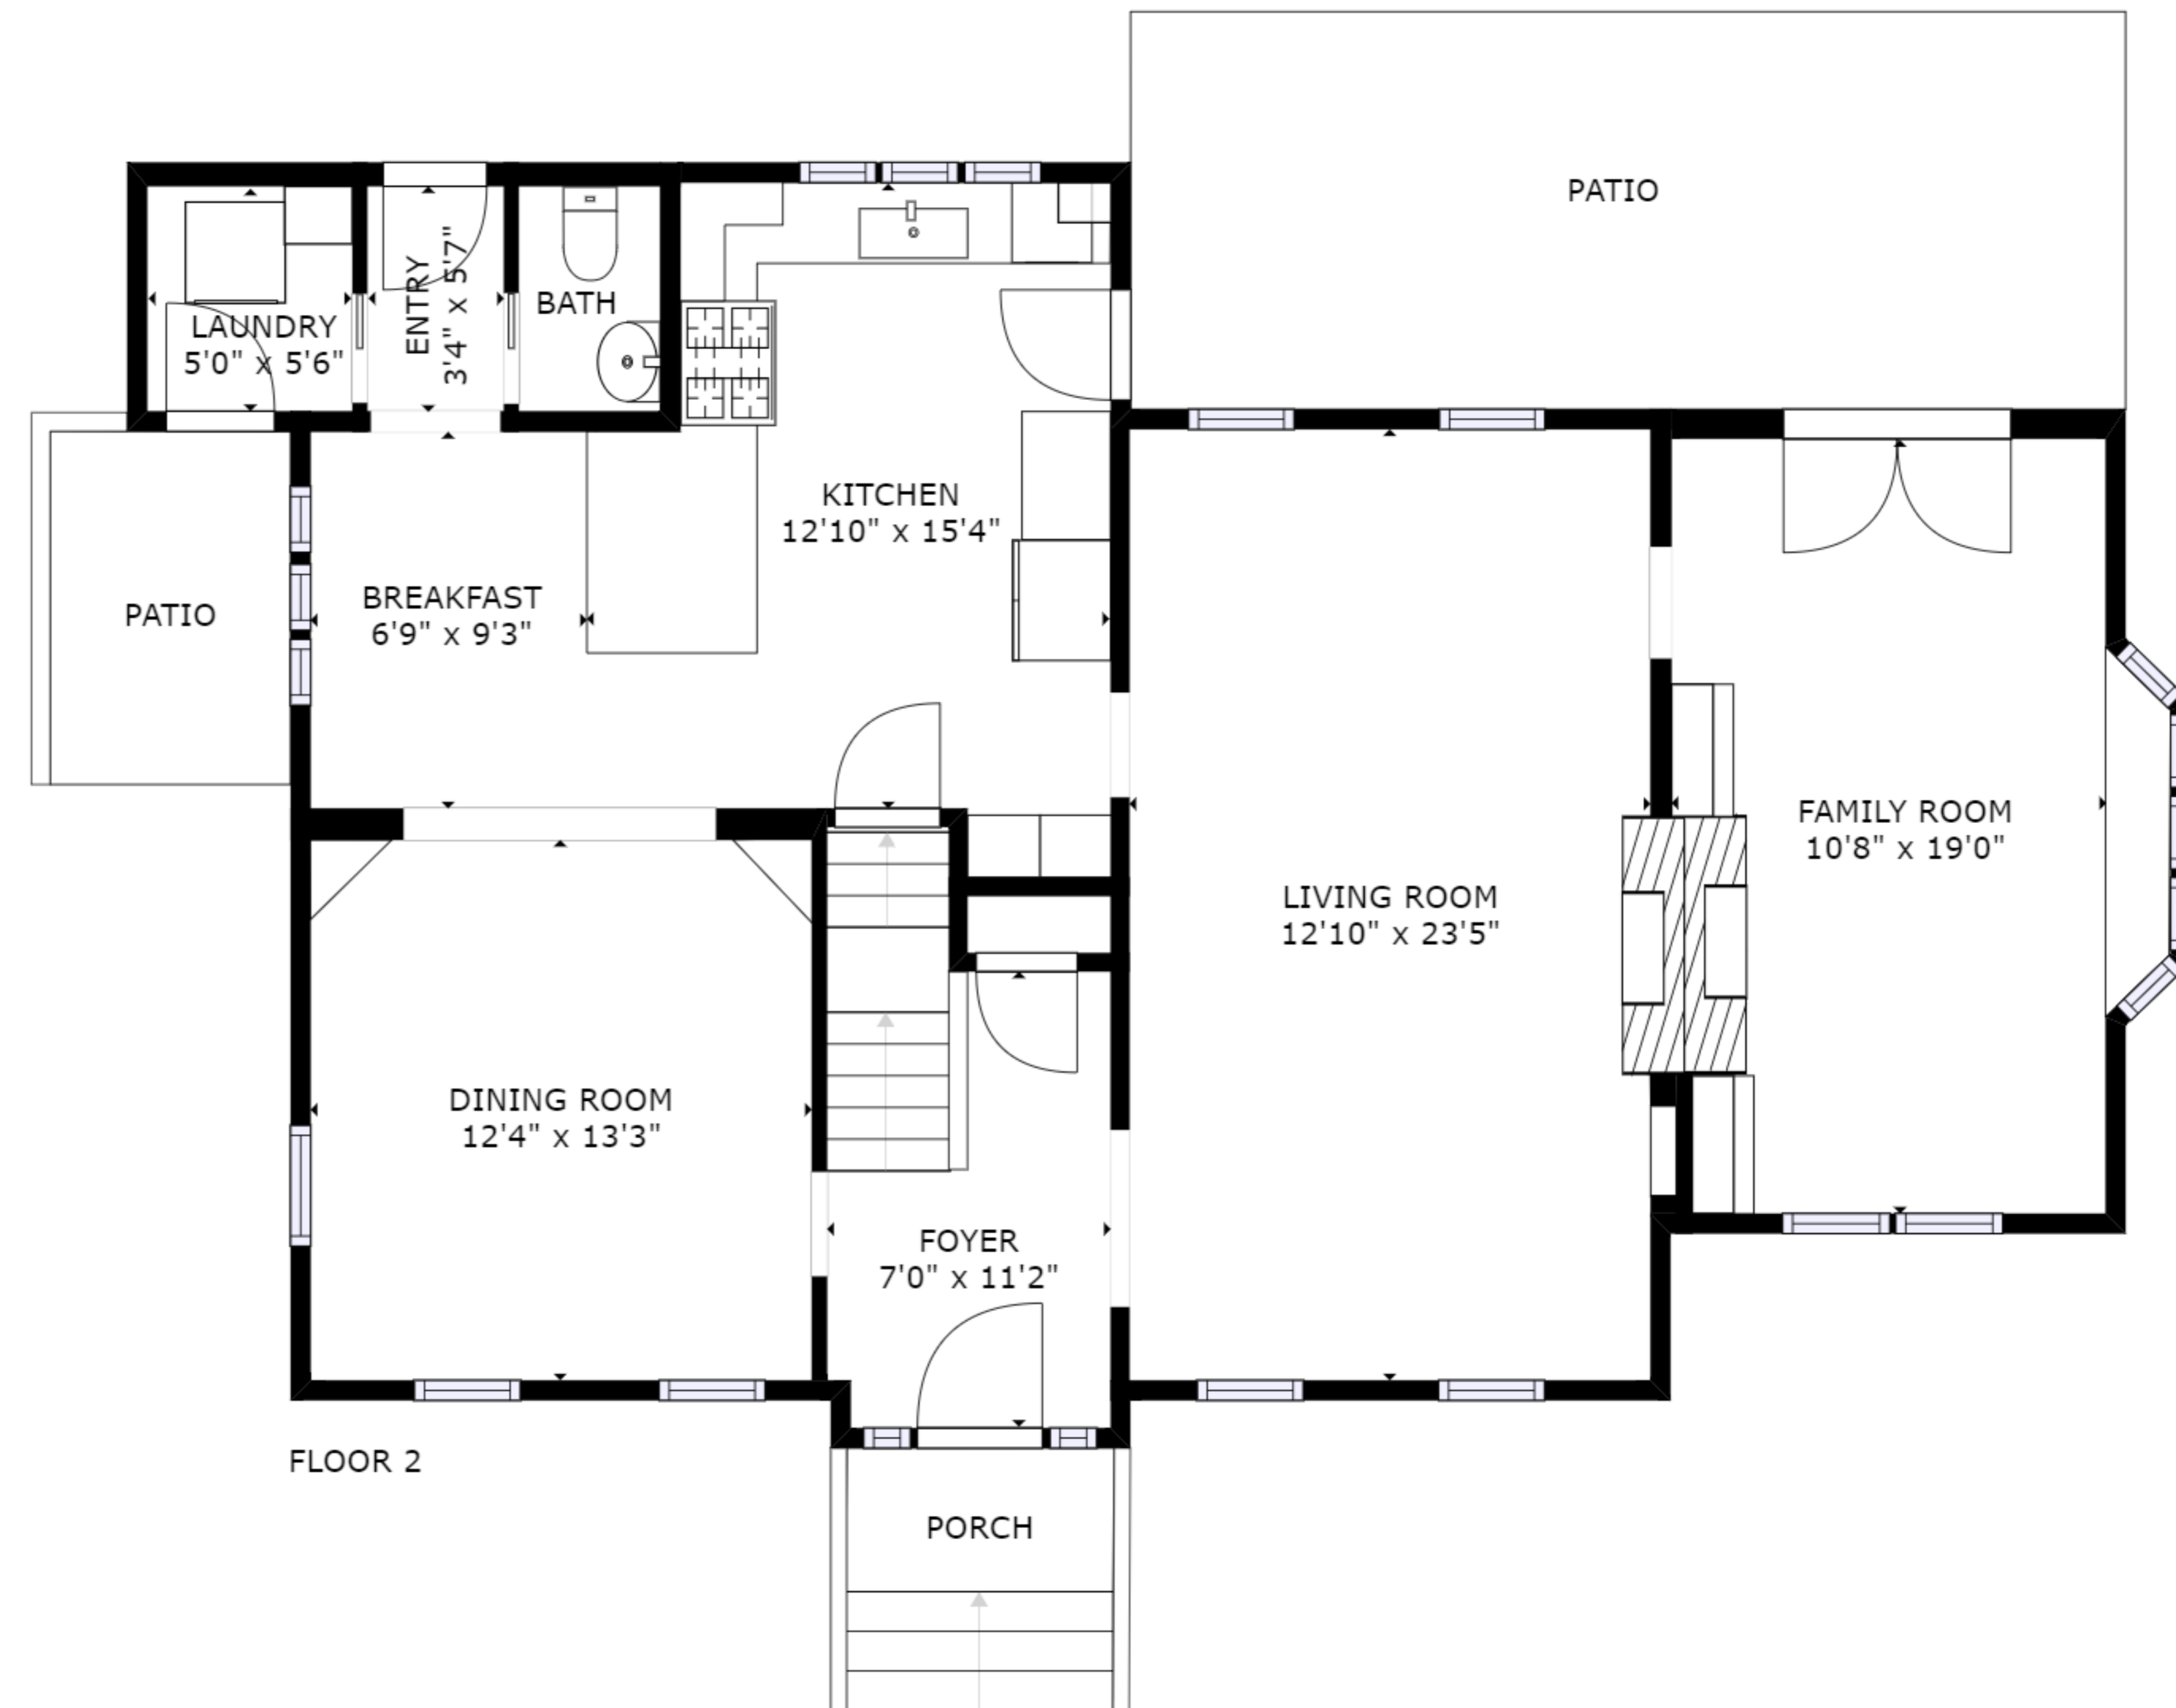

FLOOR 3

FLOOR 4

FLOOR 1

FLOOR 2

GROSS INTERNAL AREA  
 FLOOR 1: 638 sq. ft, FLOOR 2: 1143 sq. ft  
 FLOOR 3: 804 sq. ft, FLOOR 4: 334 sq. ft  
 EXCLUDED AREAS: , REDUCED HEADROOM BELOW 1.5M: 135 sq. ft  
 TOTAL: 2920 sq. ft  
 SIZES AND DIMENSIONS ARE APPROXIMATE, ACTUAL MAY VARY.