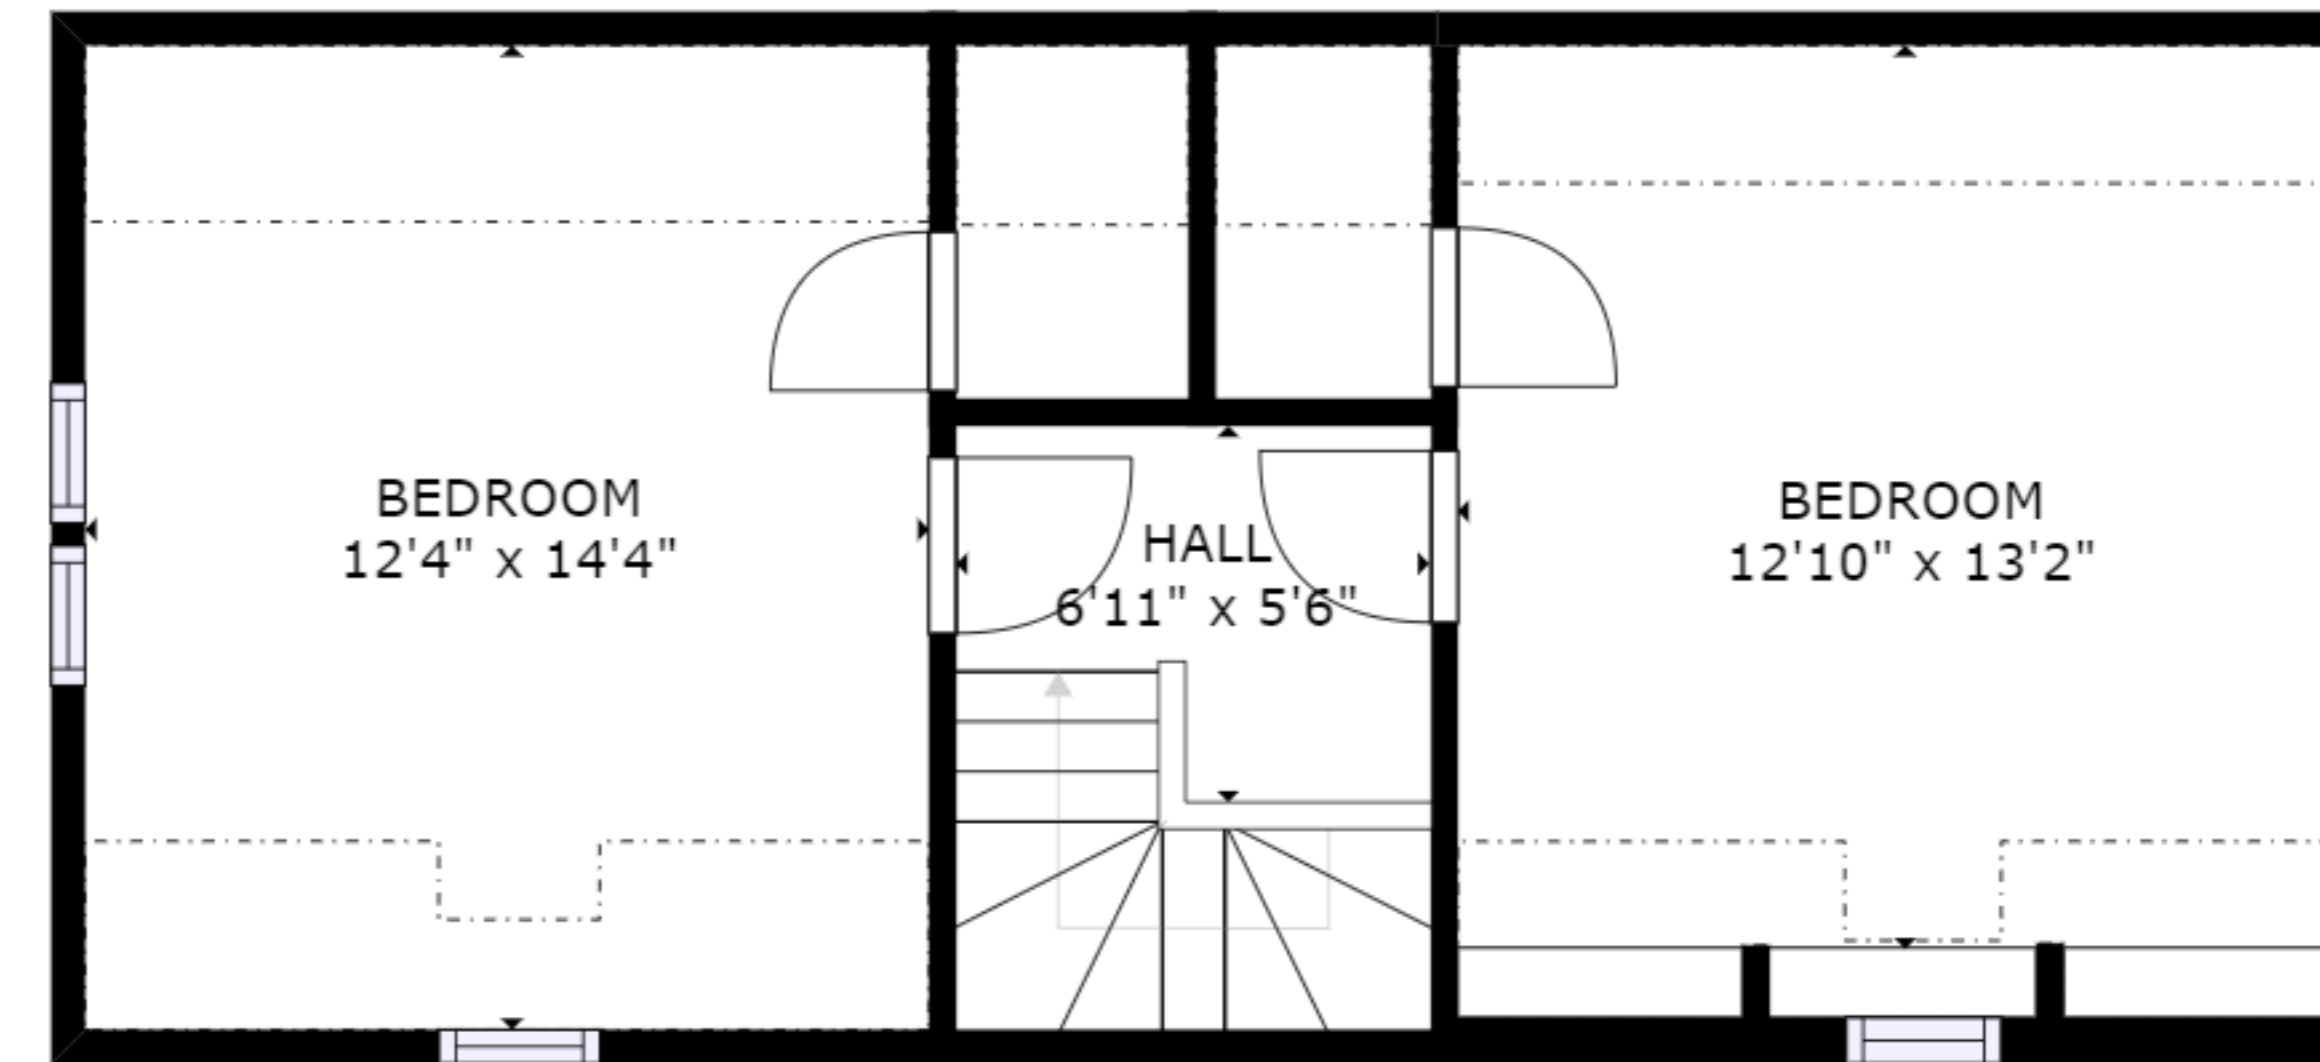

FLOOR 3

FLOOR 4

FLOOR 1

FLOOR 2

GROSS INTERNAL AREA  
 FLOOR 1: 638 sq. ft, FLOOR 2: 1143 sq. ft  
 FLOOR 3: 804 sq. ft, FLOOR 4: 334 sq. ft  
 EXCLUDED AREAS: , REDUCED HEADROOM BELOW 1.5M: 135 sq. ft  
 TOTAL: 2920 sq. ft  
 SIZES AND DIMENSIONS ARE APPROXIMATE, ACTUAL MAY VARY.