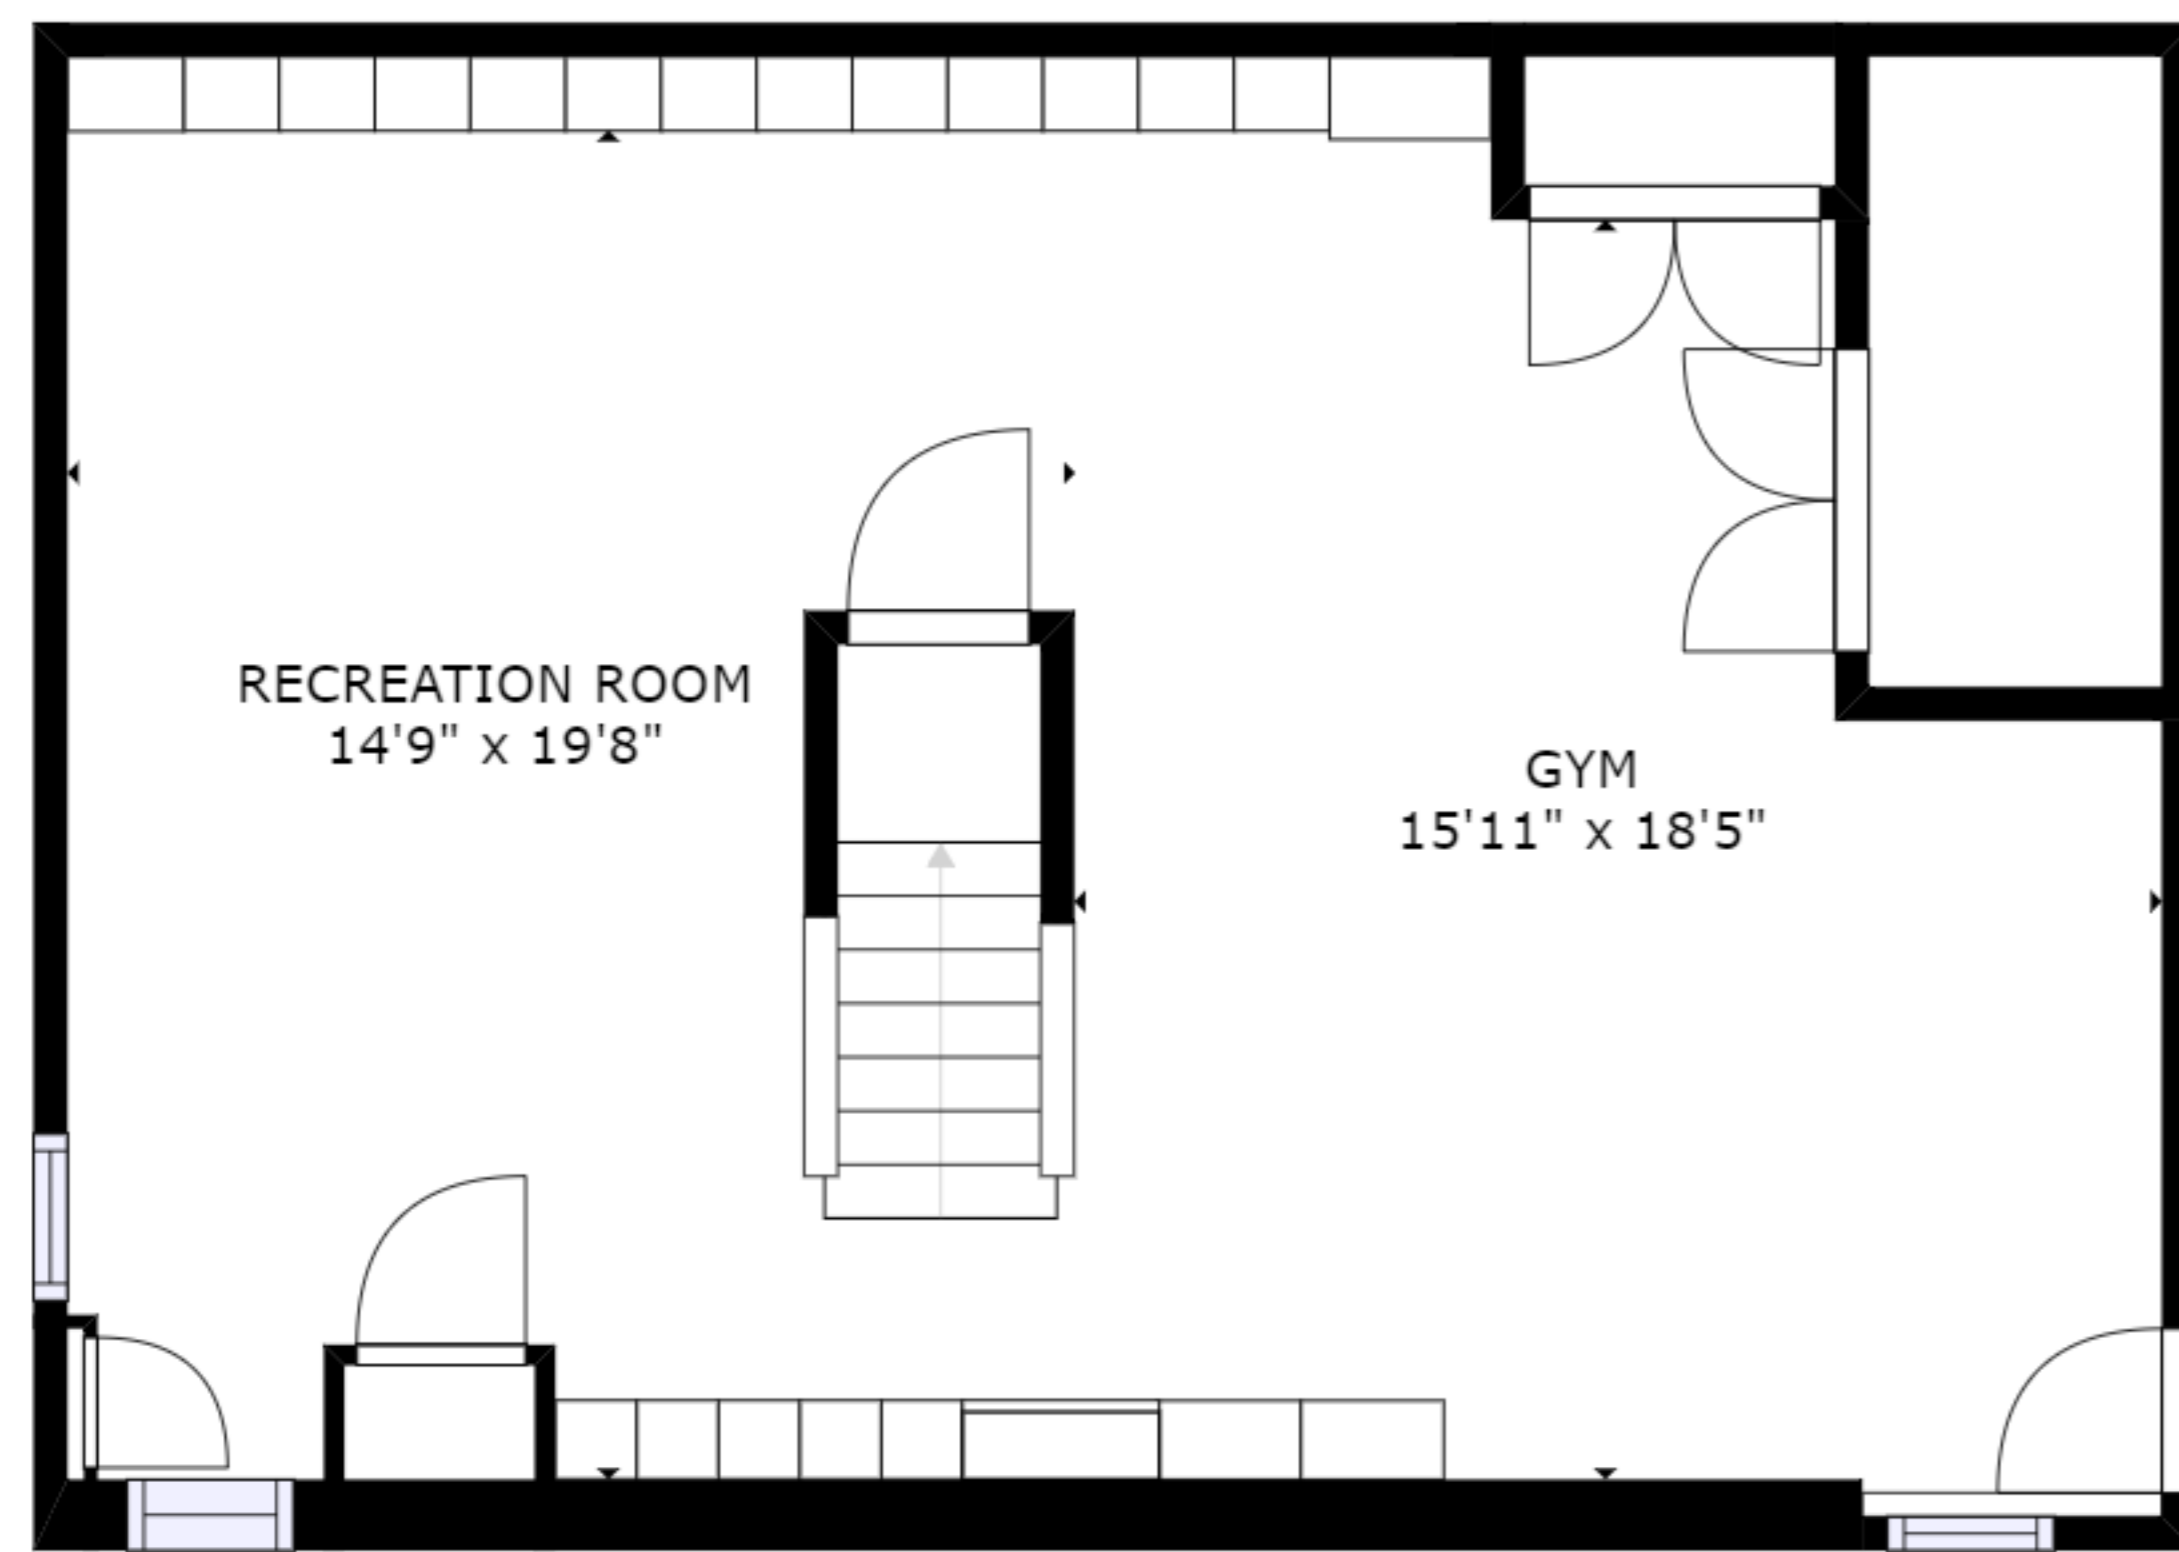

FLOOR 3

FLOOR 4

FLOOR 1

FLOOR 2

GROSS INTERNAL AREA  
 FLOOR 1: 638 sq. ft, FLOOR 2: 1143 sq. ft  
 FLOOR 3: 804 sq. ft, FLOOR 4: 334 sq. ft  
 EXCLUDED AREAS: , REDUCED HEADROOM BELOW 1.5M: 135 sq. ft  
 TOTAL: 2920 sq. ft  
 SIZES AND DIMENSIONS ARE APPROXIMATE, ACTUAL MAY VARY.