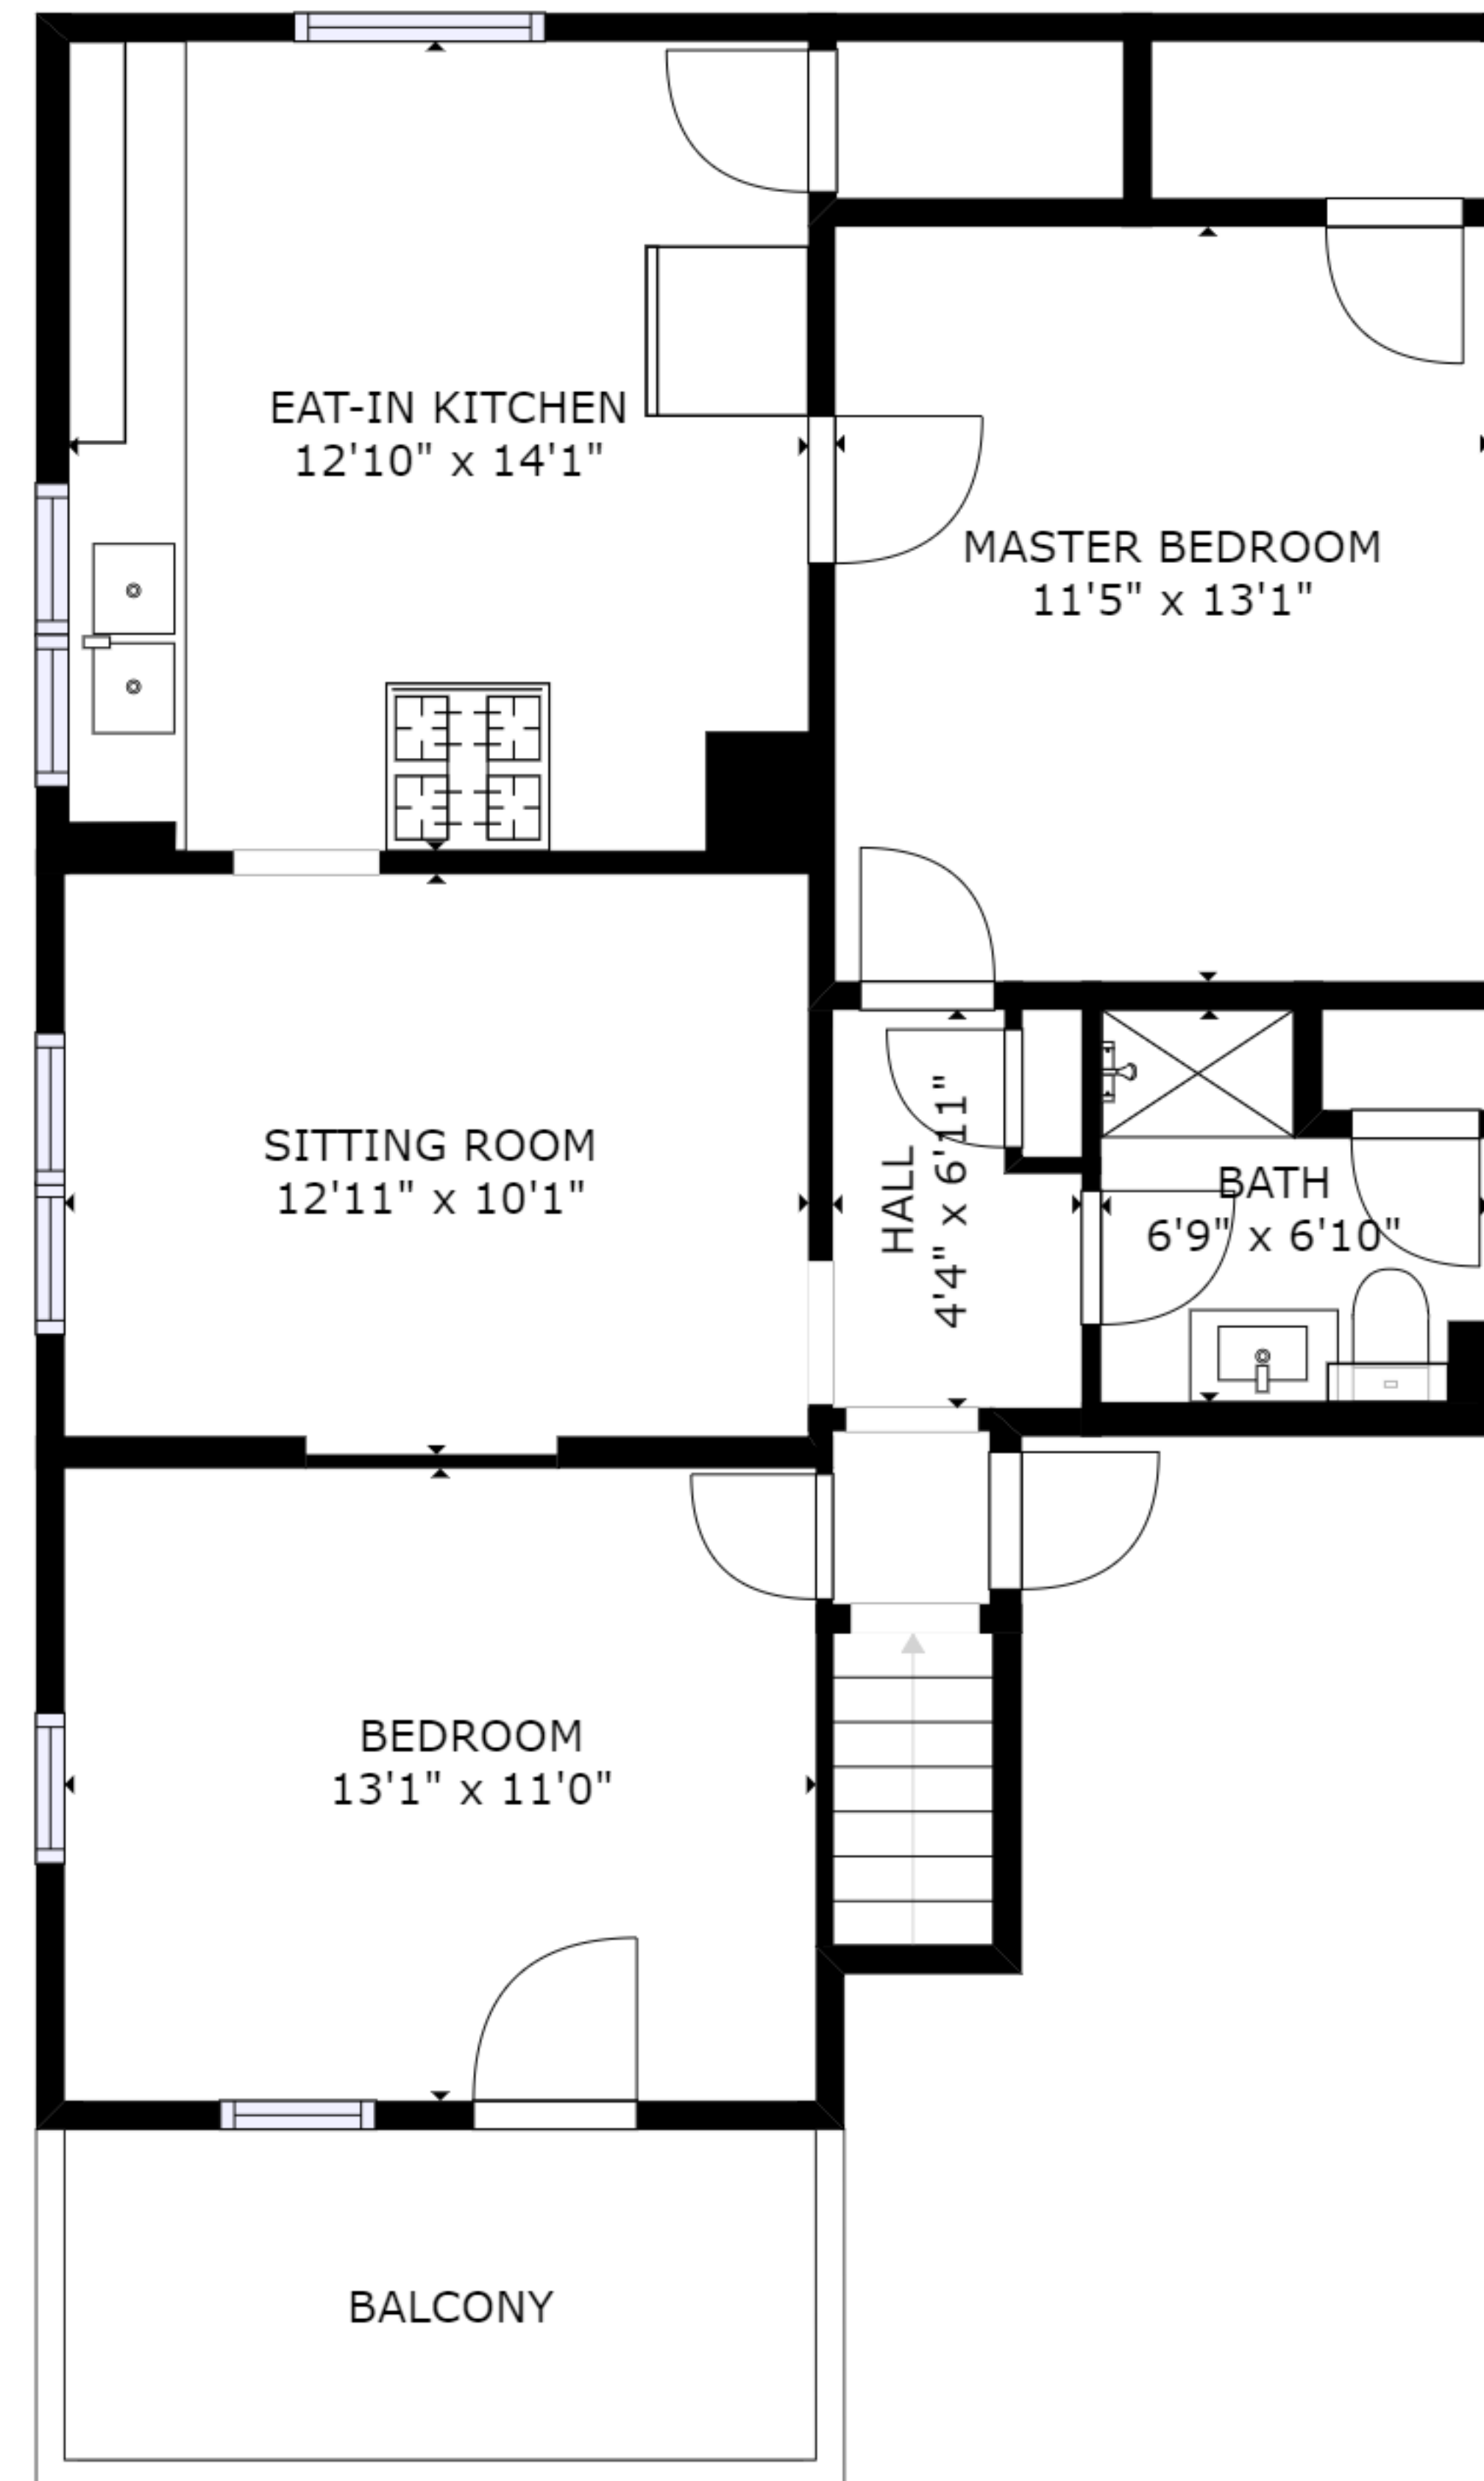

FLOOR 1

FLOOR 2

GROSS INTERNAL AREA  
 FLOOR 1: 838 sq. ft, FLOOR 2: 771 sq. ft  
 TOTAL: 1609 sq. ft

SIZES AND DIMENSIONS ARE APPROXIMATE, ACTUAL MAY VARY.