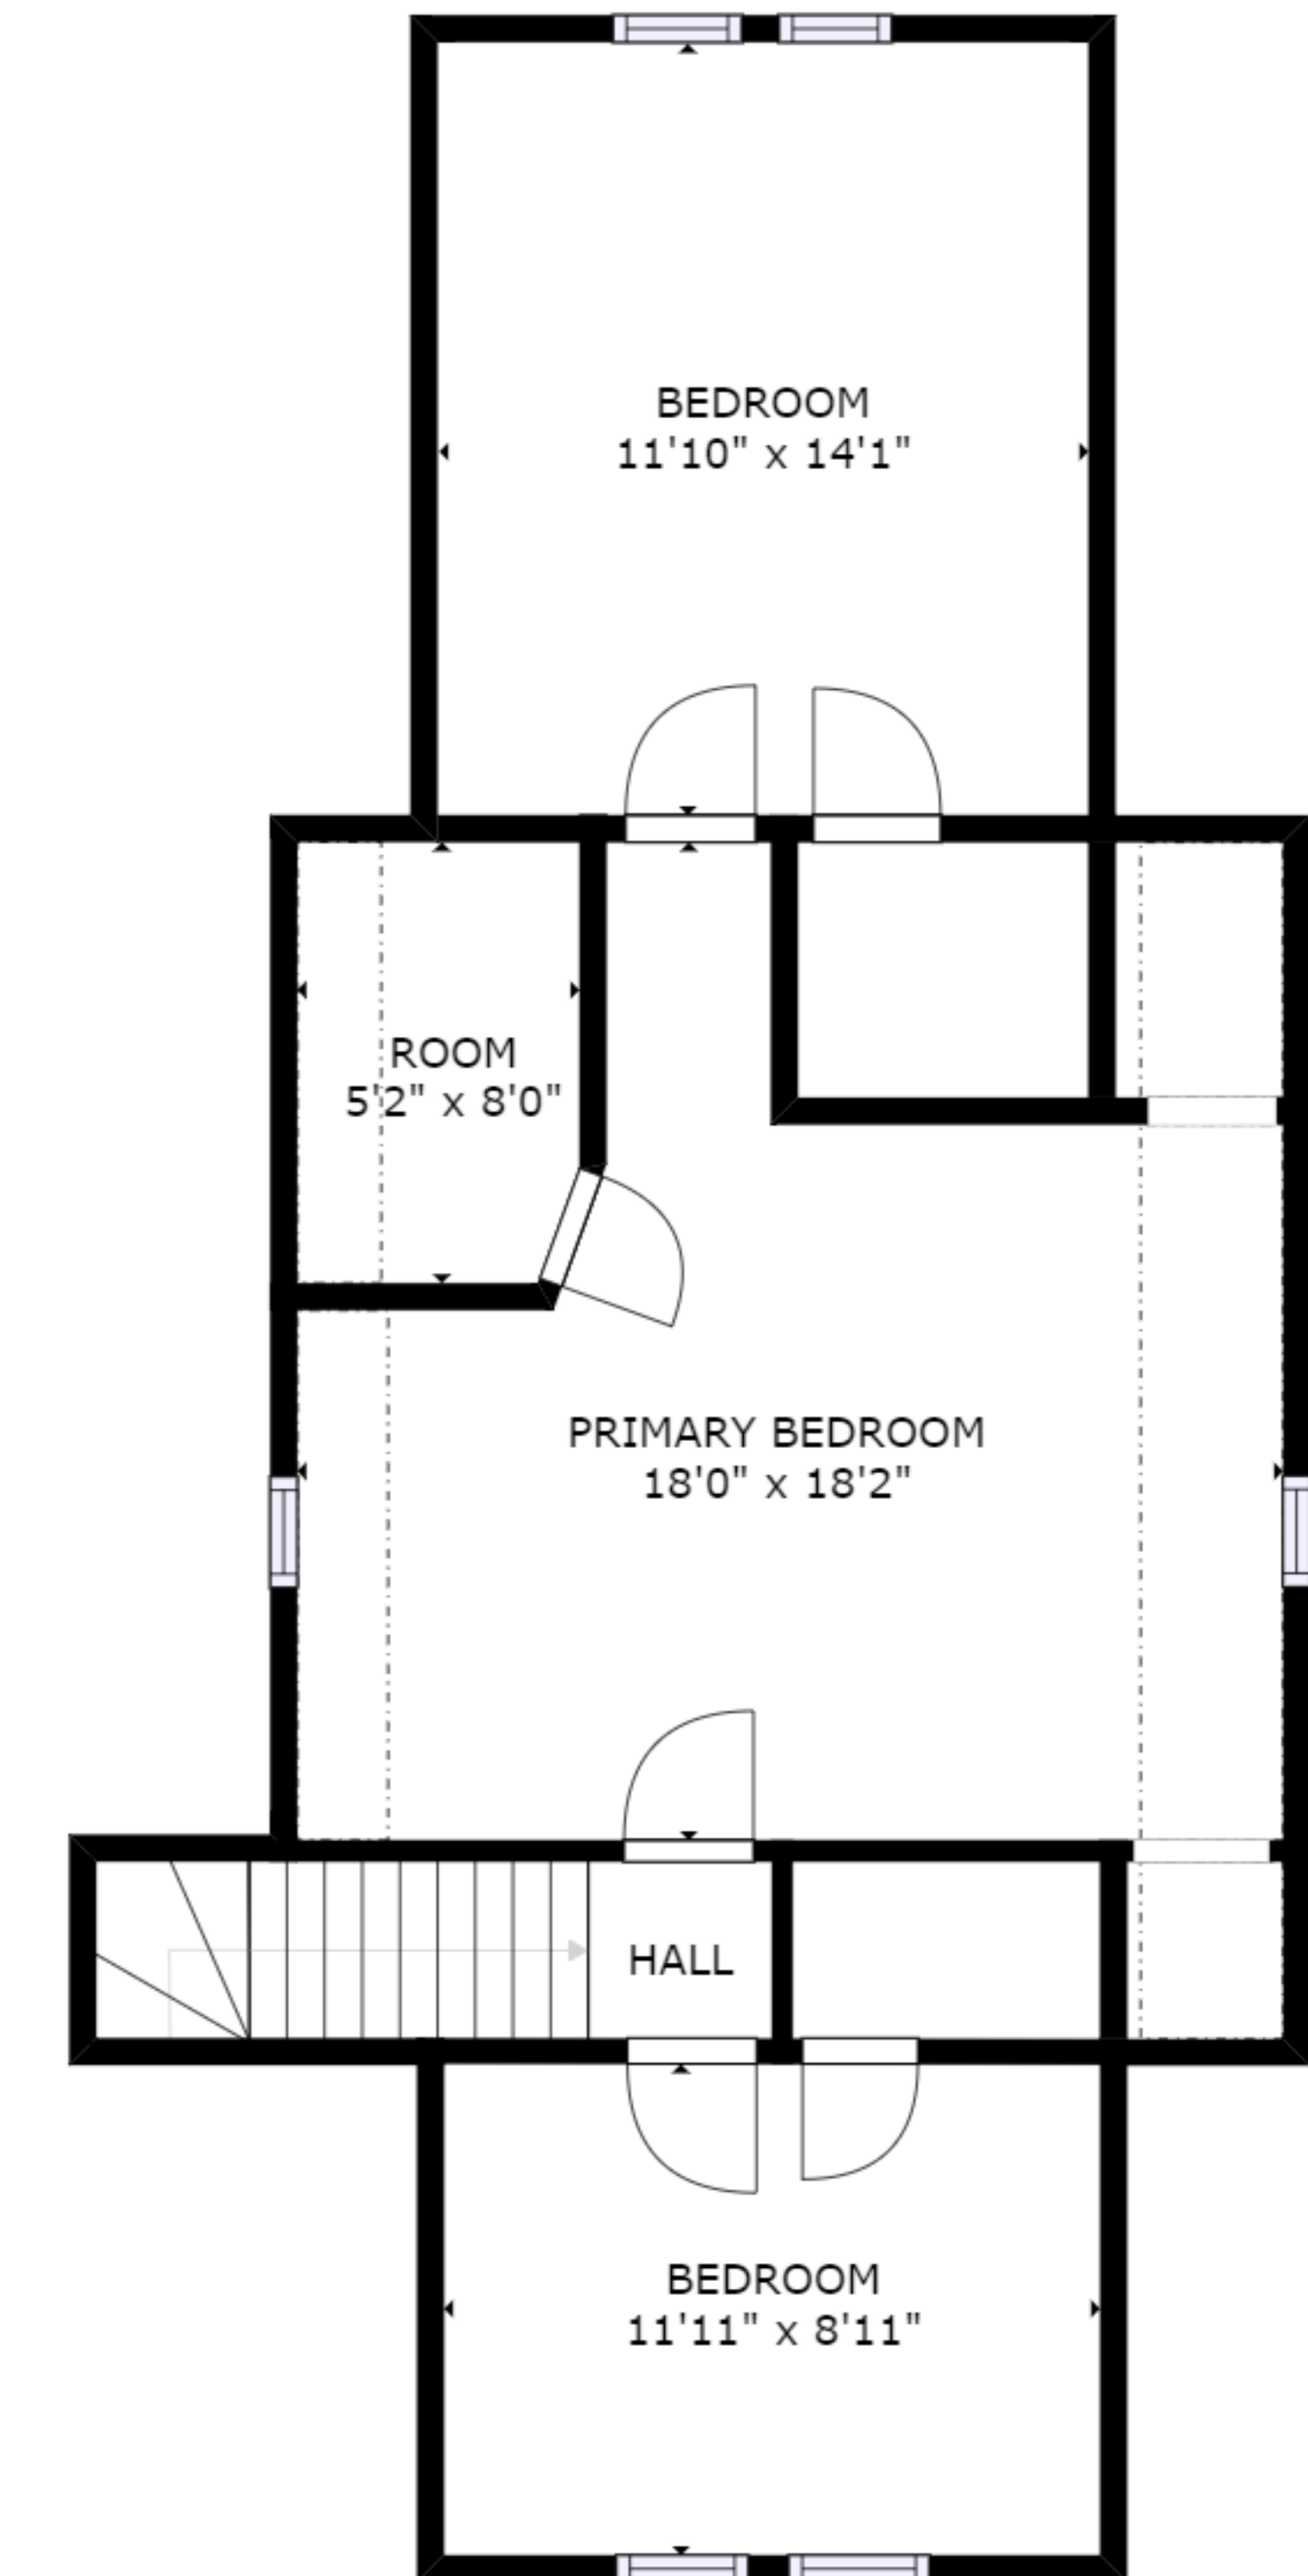

FLOOR 1

FLOOR 2

FLOOR 3

FLOOR 4

GROSS INTERNAL AREA
 FLOOR 1: 896 sq. ft, FLOOR 2: 1197 sq. ft
 FLOOR 3: 1391 sq. ft, FLOOR 4: 606 sq. ft
 EXCLUDED AREAS: , REDUCED HEADROOM BELOW 1.5M: 83 sq. ft
 TOTAL: 4090 sq. ft
 SIZES AND DIMENSIONS ARE APPROXIMATE, ACTUAL MAY VARY.