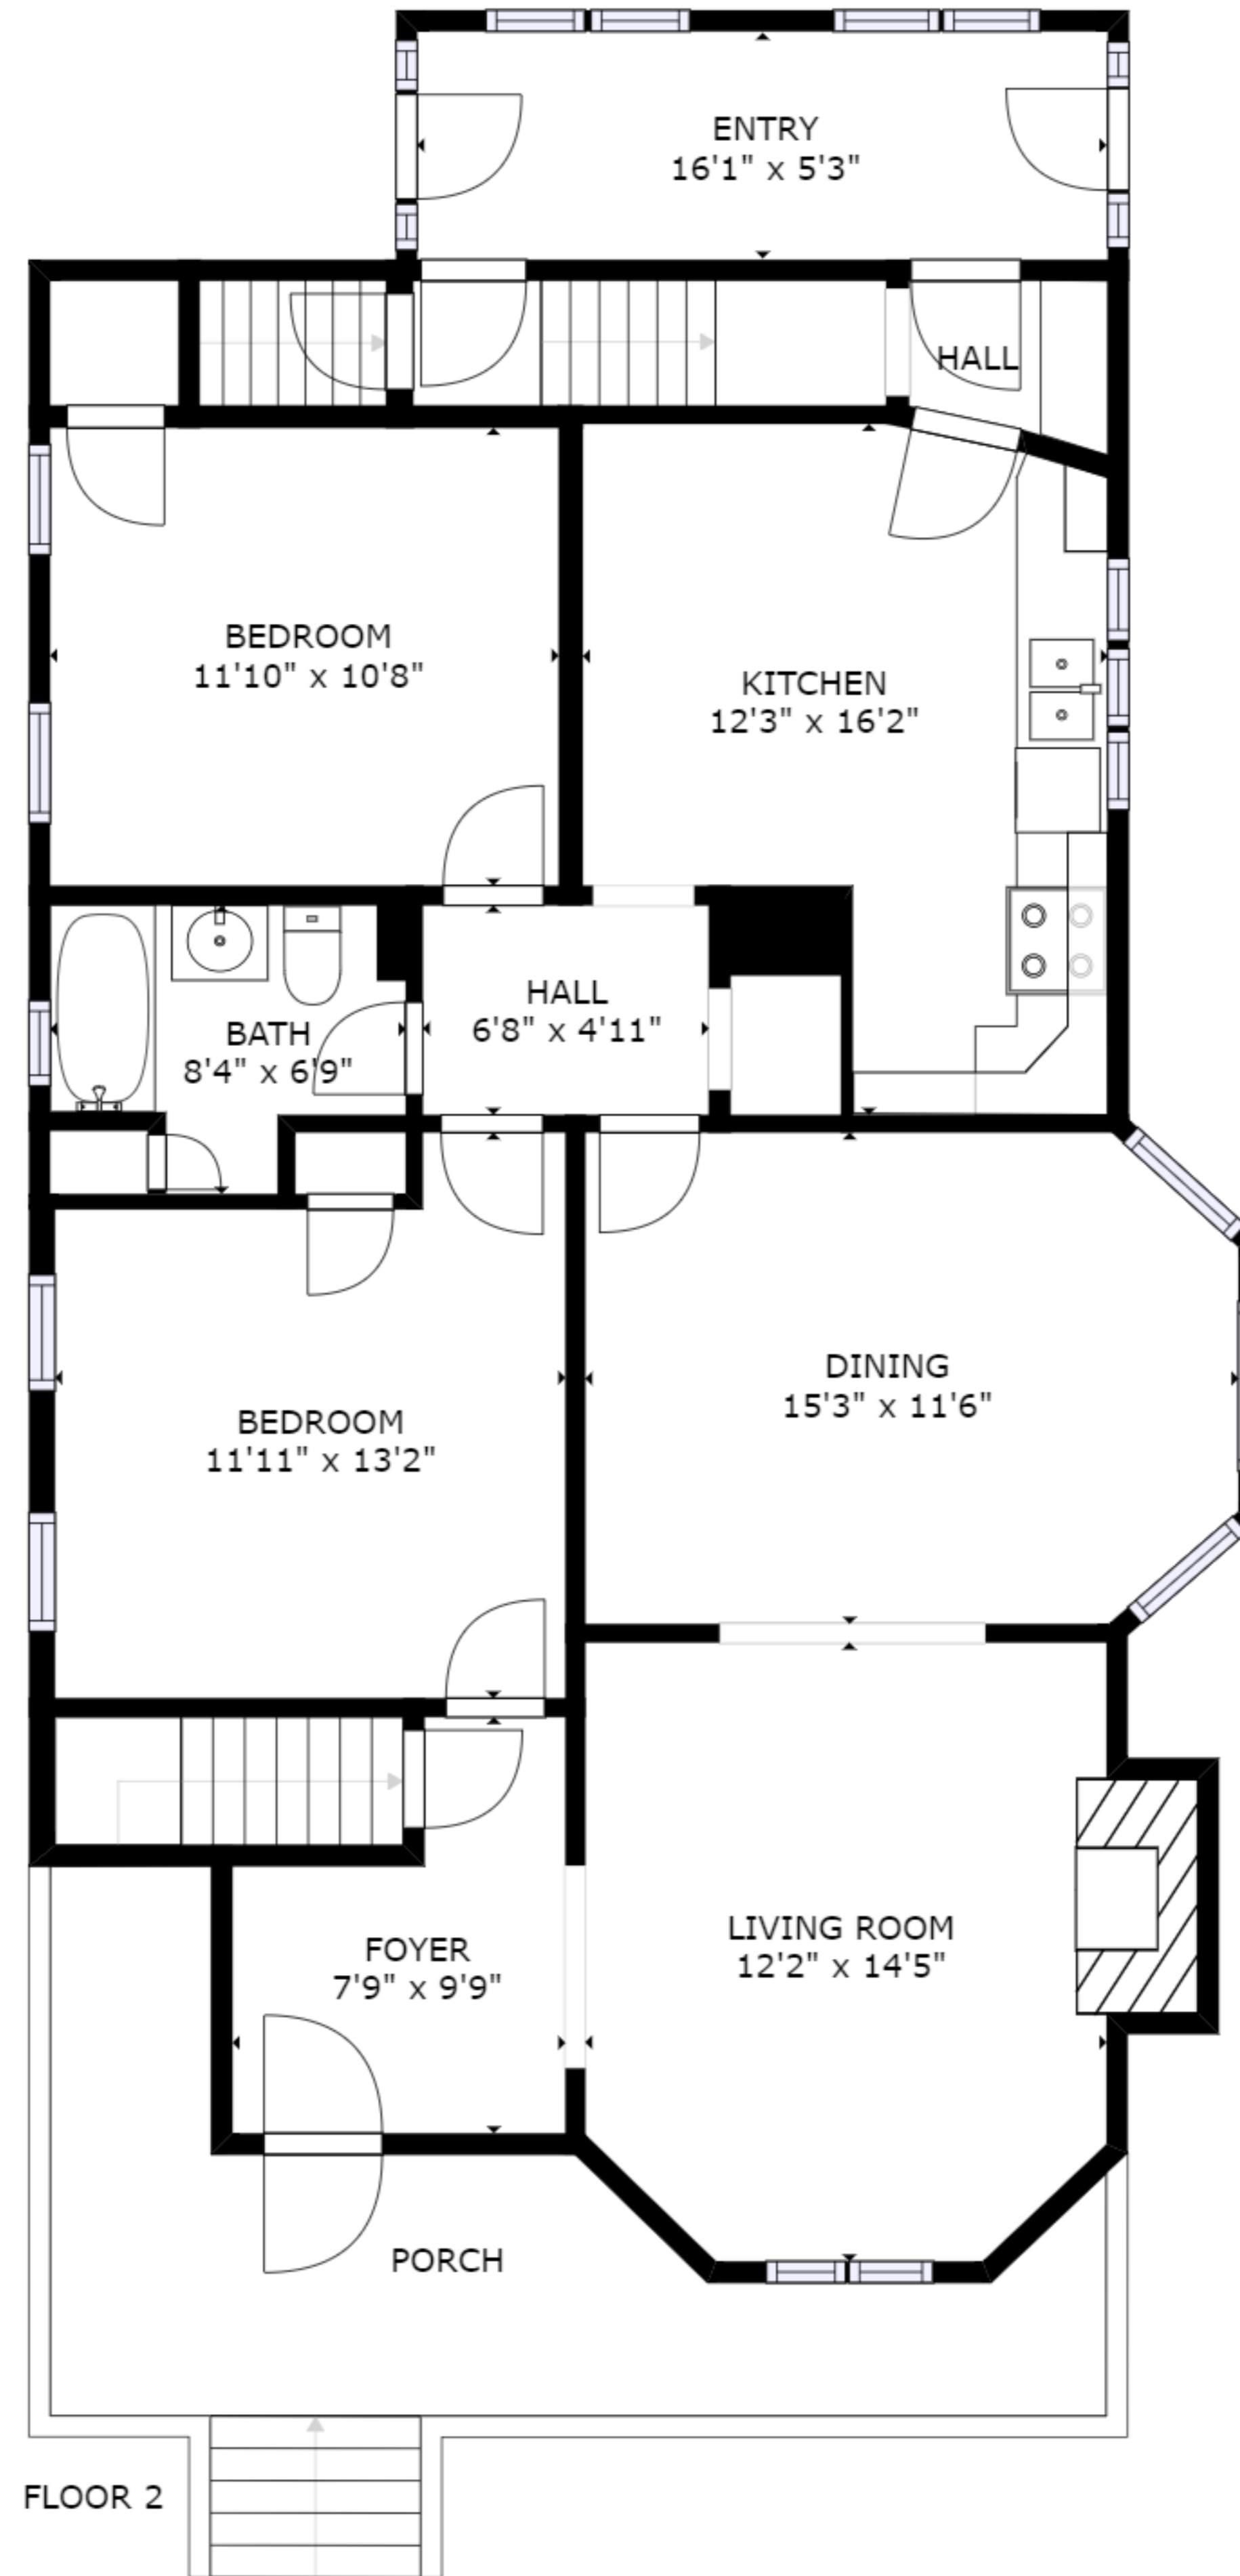

FLOOR 1

FLOOR 2

FLOOR 3

FLOOR 4

GROSS INTERNAL AREA
 FLOOR 1: 896 sq. ft, FLOOR 2: 1197 sq. ft
 FLOOR 3: 1391 sq. ft, FLOOR 4: 606 sq. ft
 EXCLUDED AREAS: , REDUCED HEADROOM BELOW 1.5M: 83 sq. ft
 TOTAL: 4090 sq. ft
 SIZES AND DIMENSIONS ARE APPROXIMATE, ACTUAL MAY VARY.