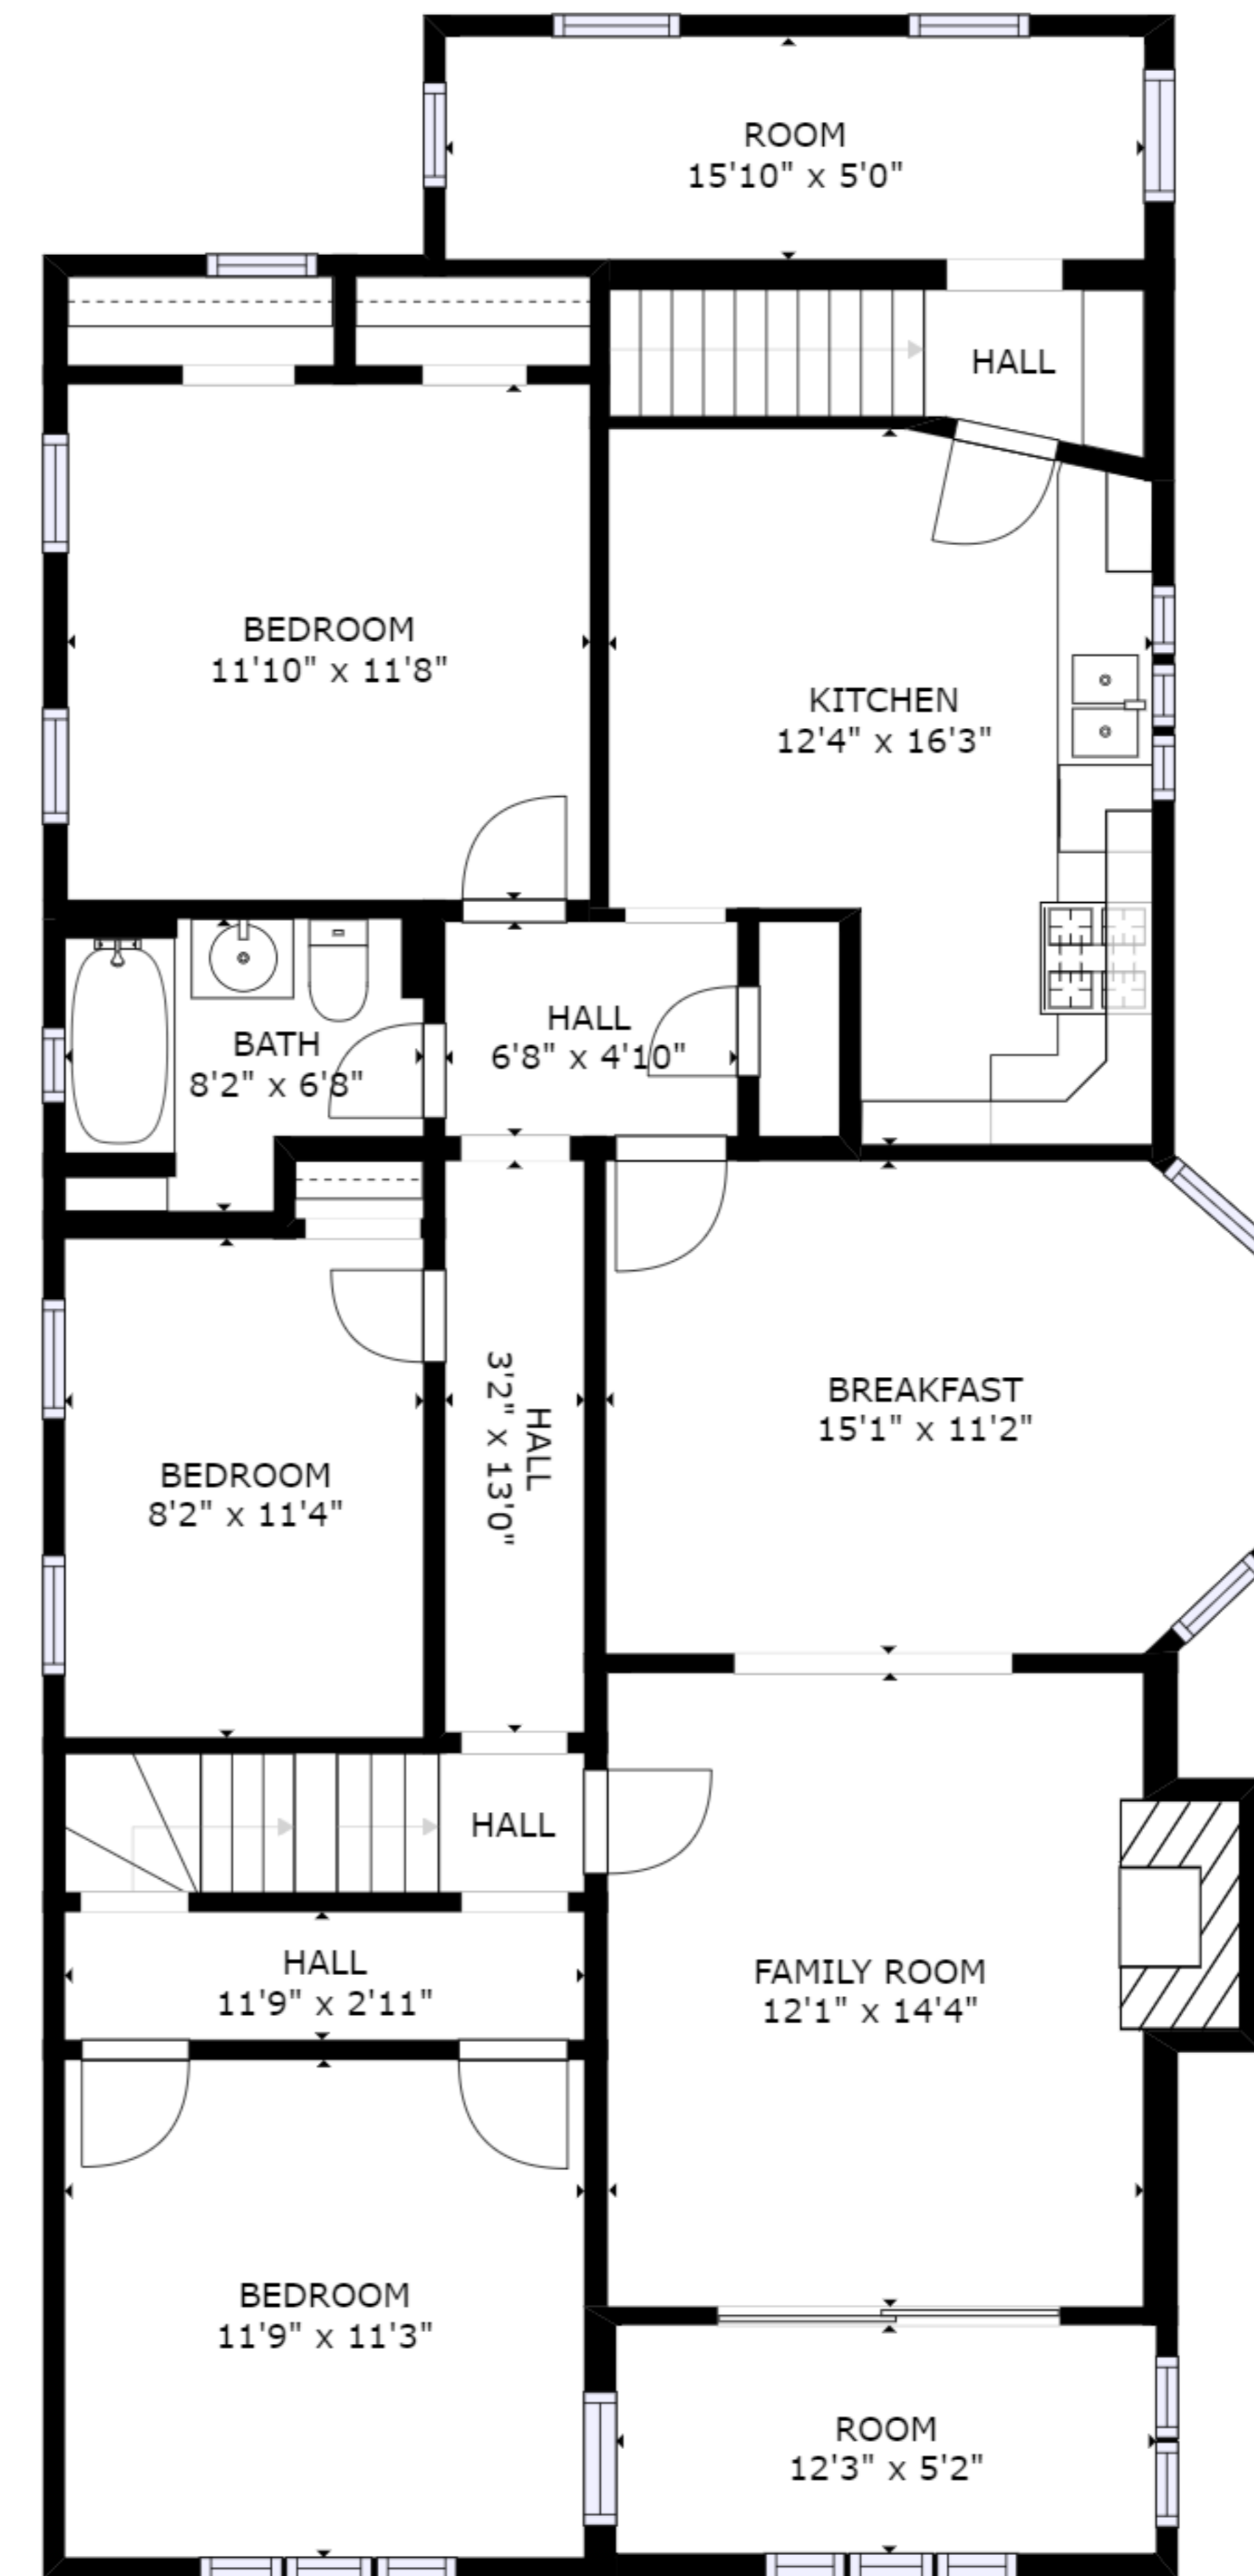

FLOOR 1

FLOOR 2

FLOOR 3

FLOOR 4

GROSS INTERNAL AREA
 FLOOR 1: 896 sq. ft, FLOOR 2: 1197 sq. ft
 FLOOR 3: 1391 sq. ft, FLOOR 4: 606 sq. ft
 EXCLUDED AREAS: , REDUCED HEADROOM BELOW 1.5M: 83 sq. ft
 TOTAL: 4090 sq. ft
 SIZES AND DIMENSIONS ARE APPROXIMATE, ACTUAL MAY VARY.