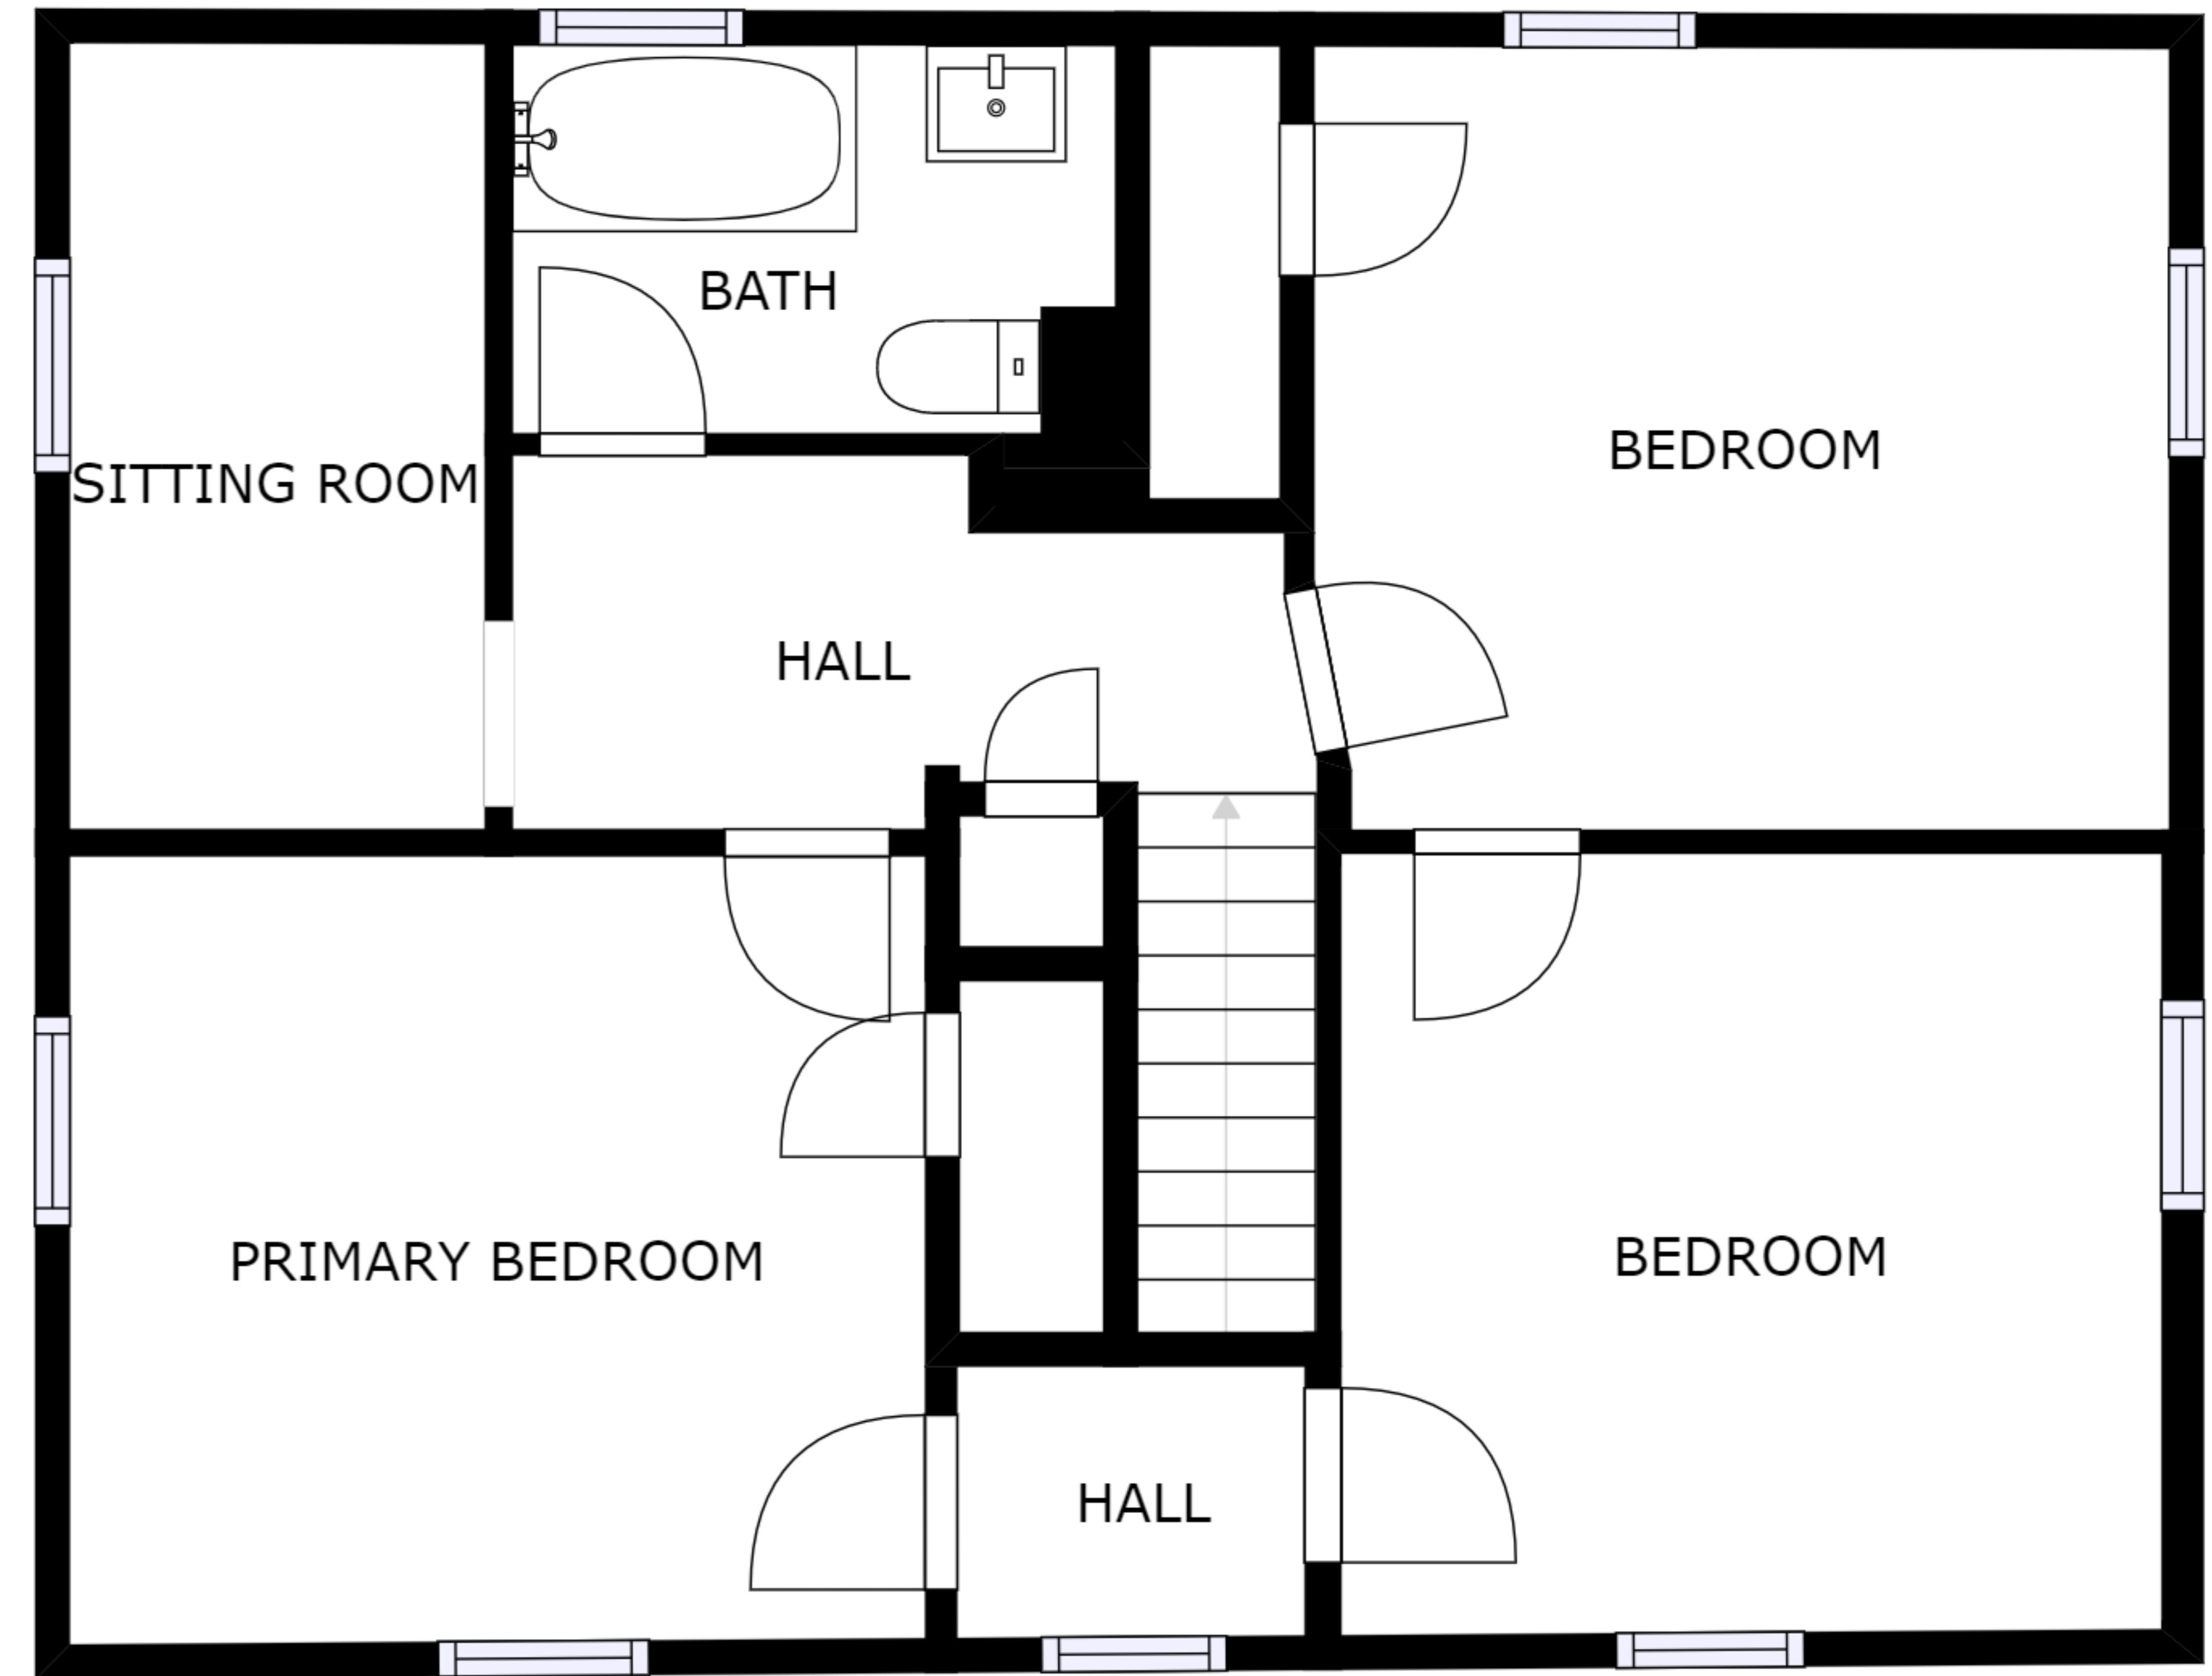

FLOOR 1

FLOOR 2

GROSS INTERNAL AREA
 FLOOR 1: 689 sq. ft, FLOOR 2: 669 sq. ft
 TOTAL: 1357 sq. ft
 SIZES AND DIMENSIONS ARE APPROXIMATE, ACTUAL MAY VARY.