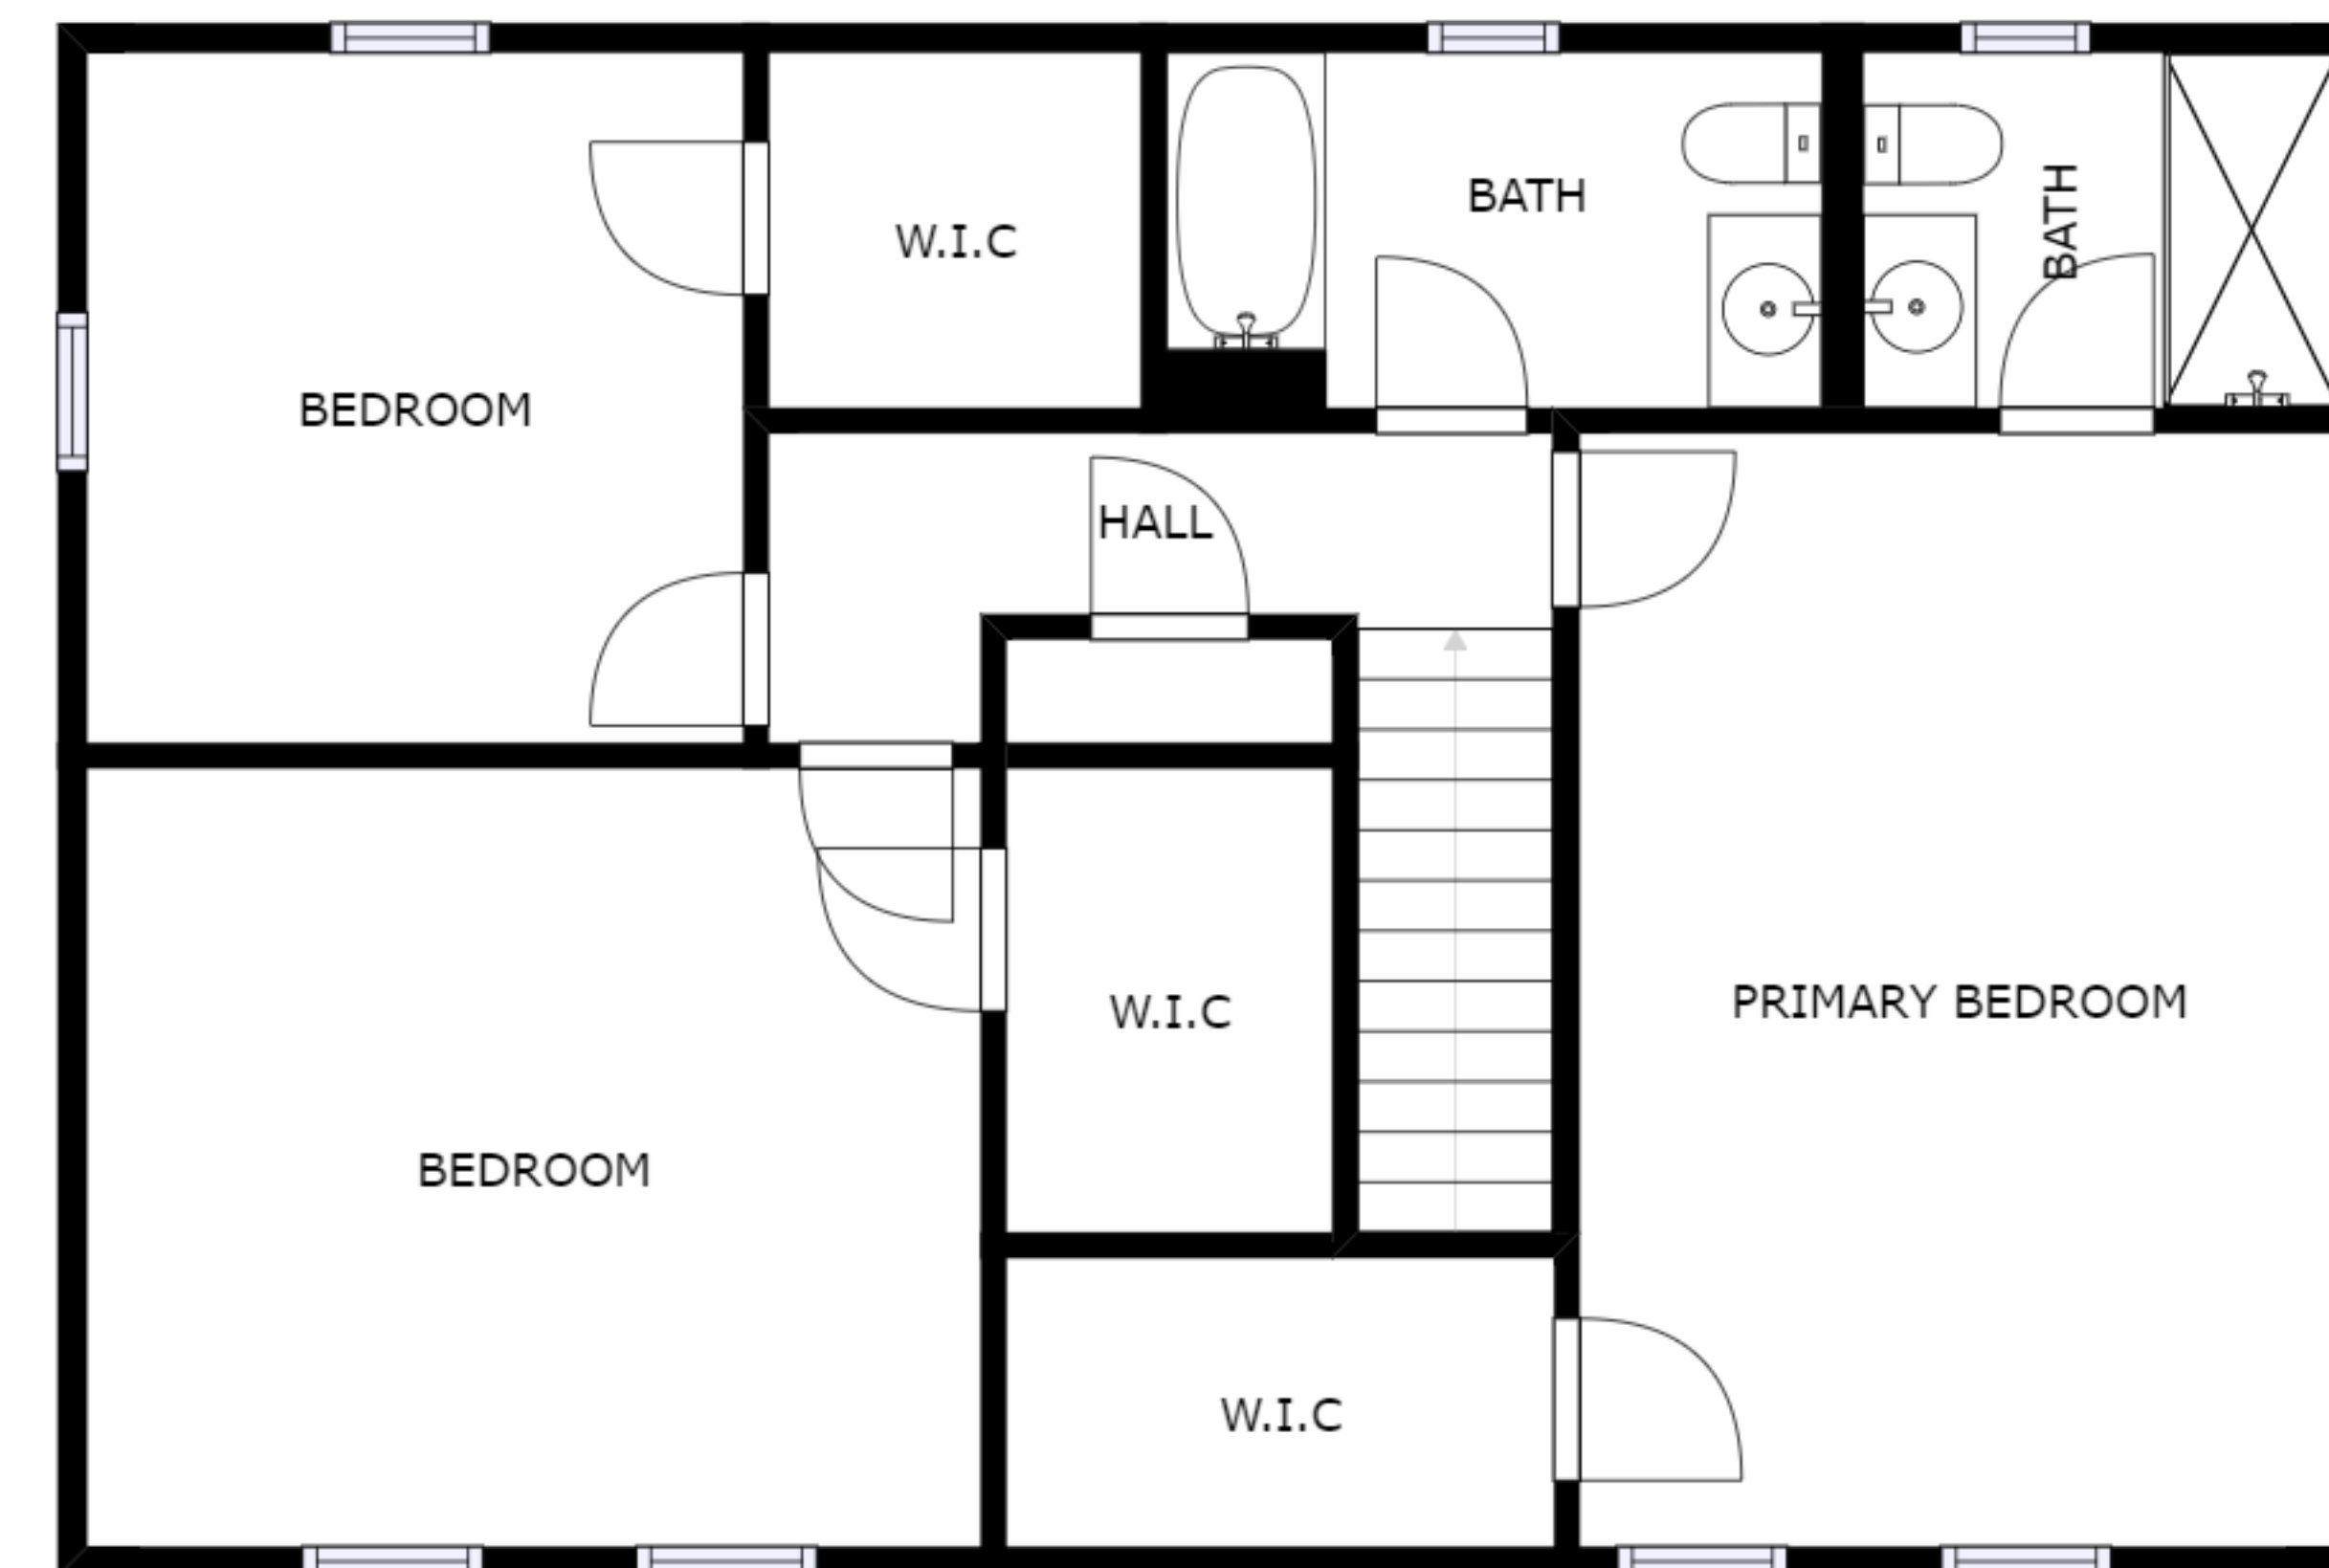

FLOOR 1

FLOOR 2

FLOOR 3

GROSS INTERNAL AREA  
 FLOOR 1: 508 sq. ft, FLOOR 2: 1355 sq. ft  
 FLOOR 3: 935 sq. ft  
 TOTAL: 2798 sq. ft

SIZES AND DIMENSIONS ARE APPROXIMATE, ACTUAL MAY VARY.