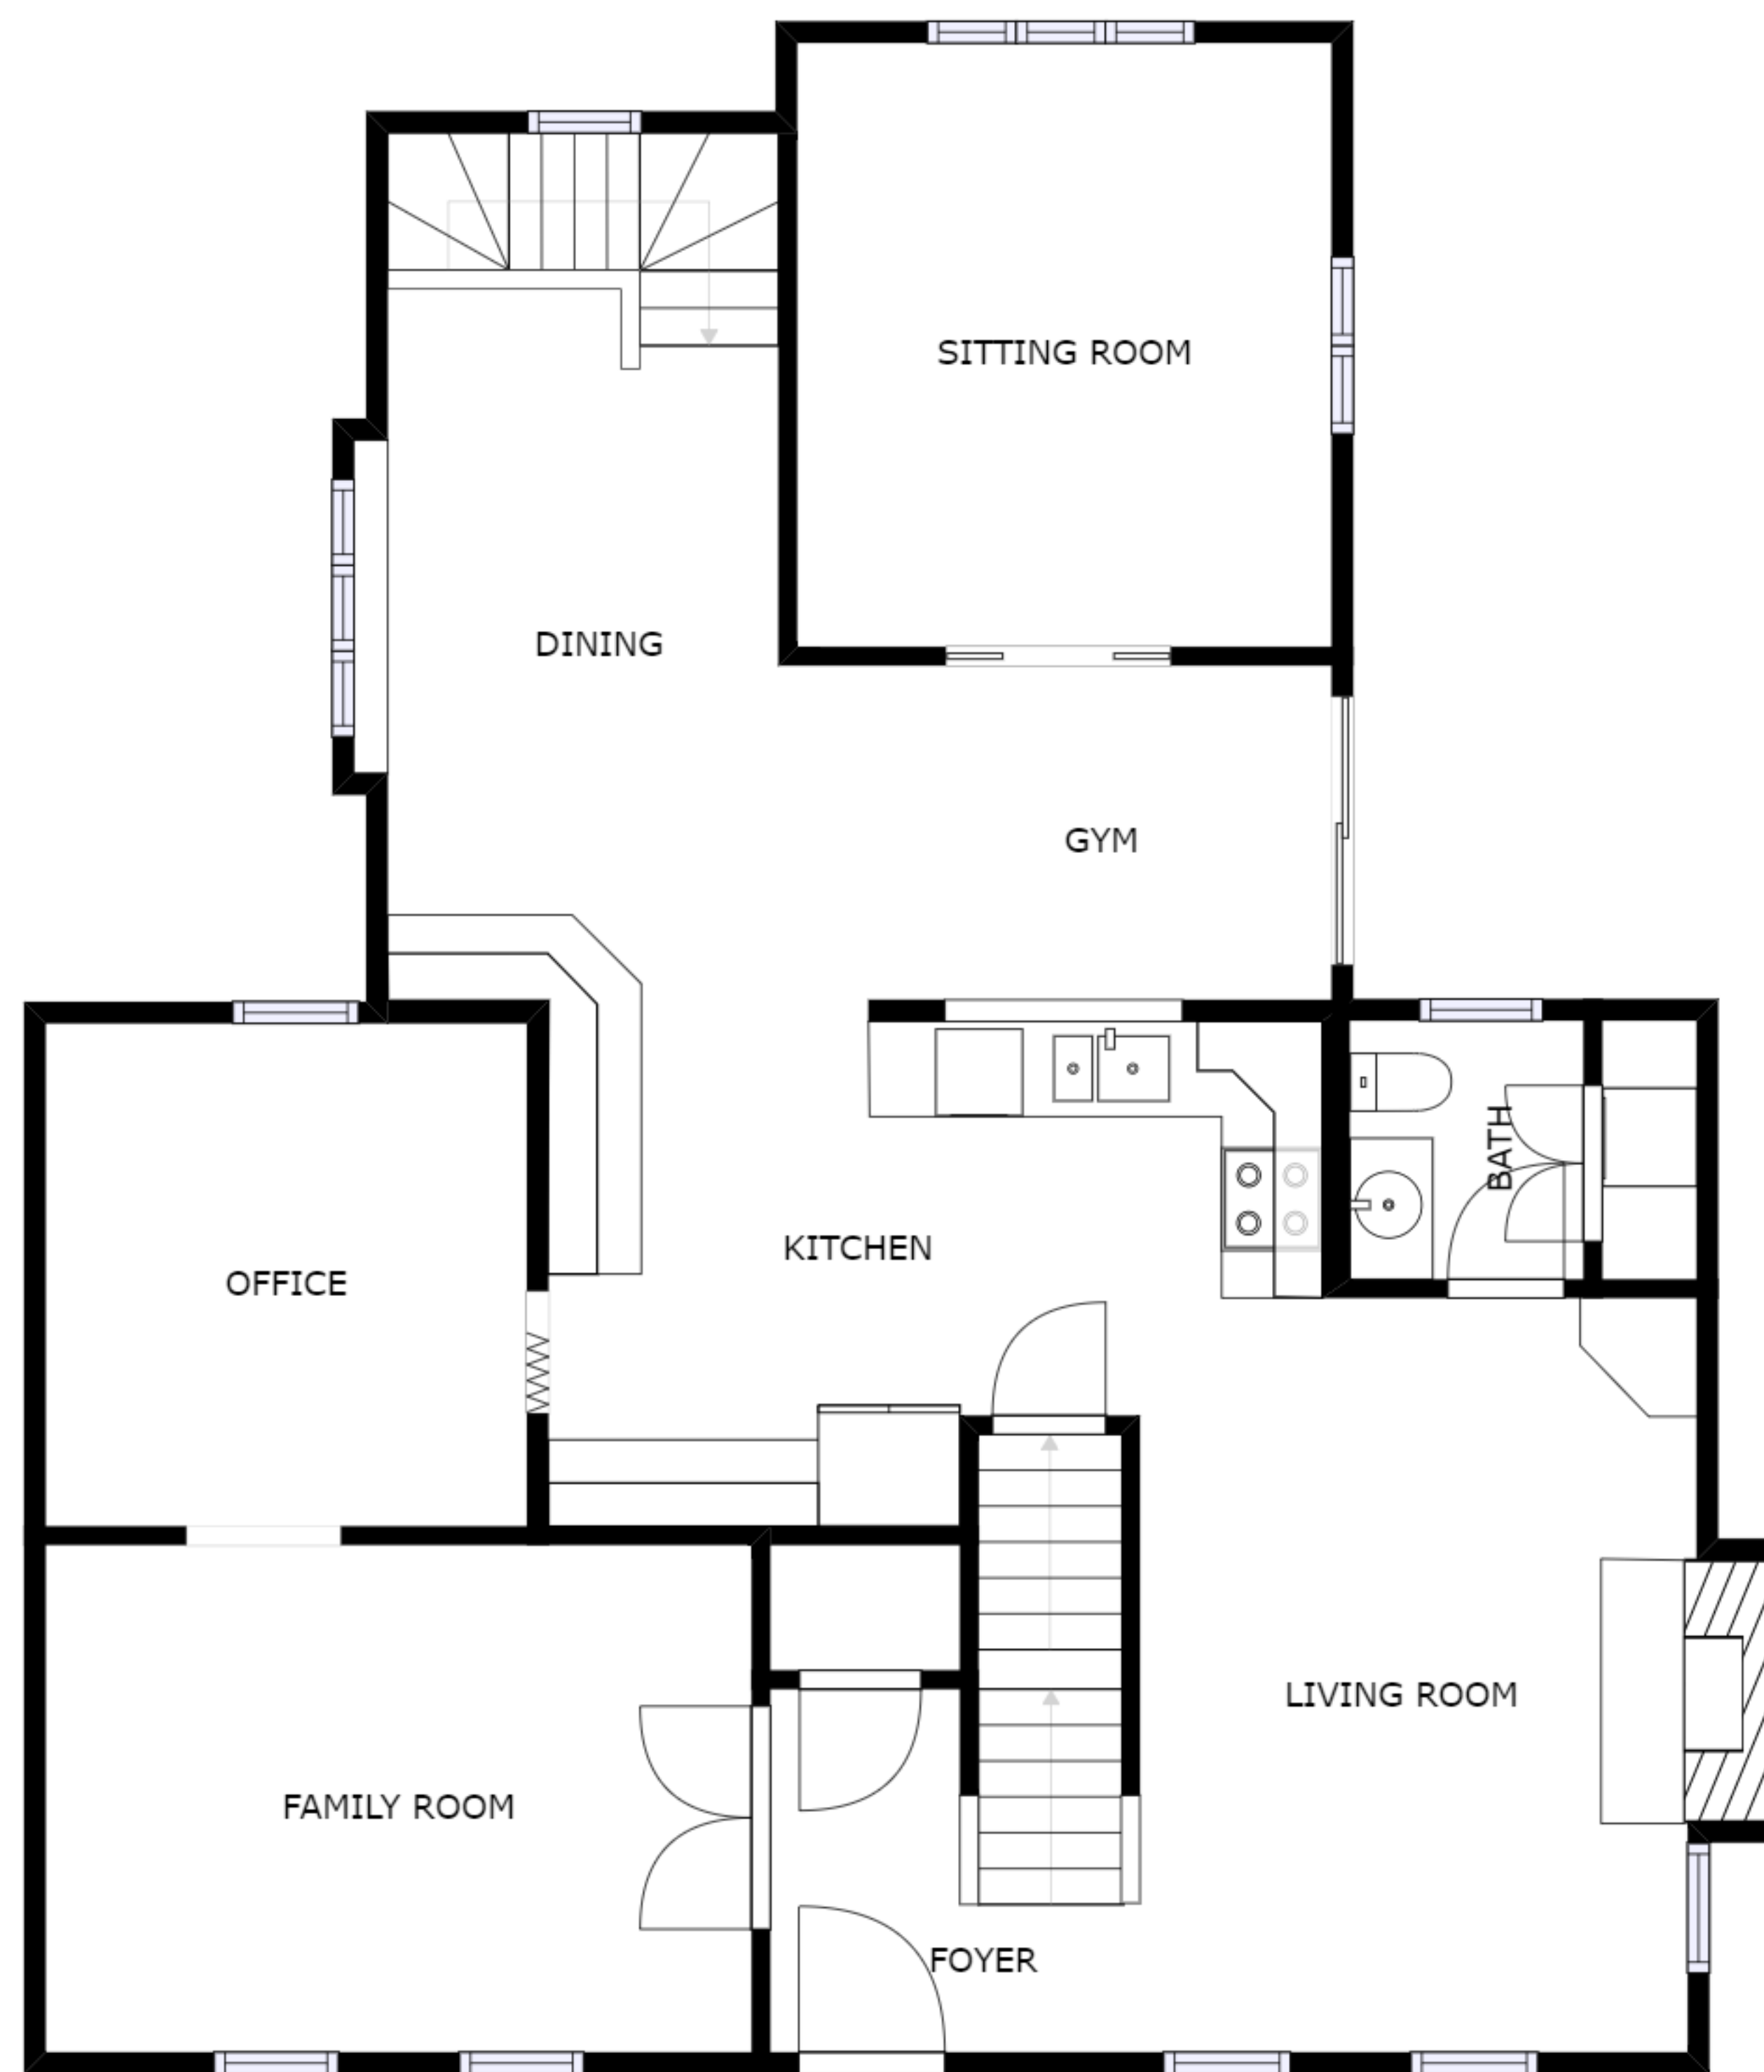

FLOOR 1

FLOOR 2

FLOOR 3

GROSS INTERNAL AREA  
 FLOOR 1: 508 sq. ft, FLOOR 2: 1355 sq. ft  
 FLOOR 3: 935 sq. ft  
 TOTAL: 2798 sq. ft

SIZES AND DIMENSIONS ARE APPROXIMATE, ACTUAL MAY VARY.