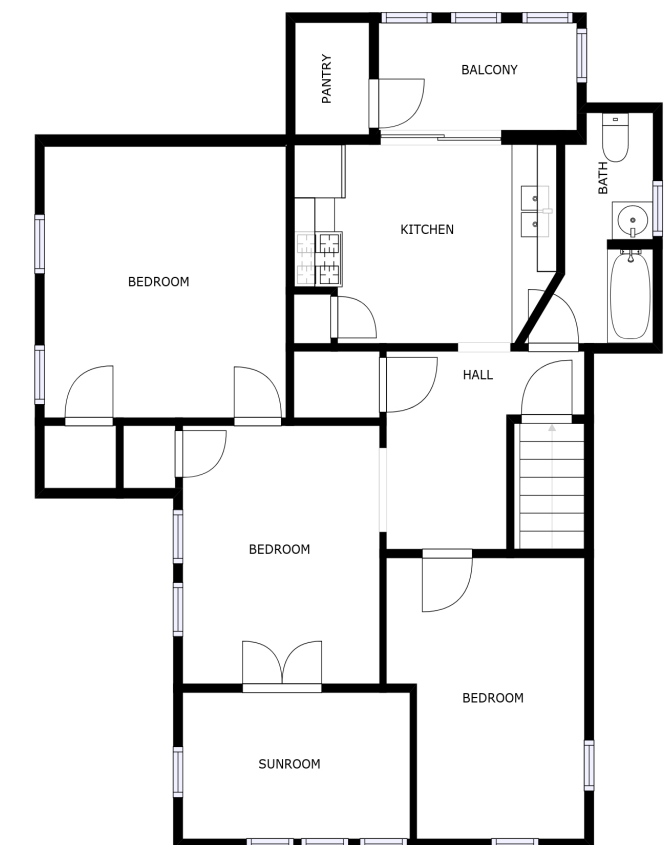

11 PINKERT STREET MEDFORD, MA

BEDROOMS: 3

BATHROOMS: 2 full baths

LIVING SPACE: 1,977 SQ. FT.

GRADE SCHOOL: McGlynn Elementary

MIDDLE SCHOOL: McGlynn/Andrews

HIGH SCHOOL: Medford HS

Spacious two family located in prime Medford neighborhood. Commuter dream with close proximity to 93, Wellington, Route 28, Route 60 & 16! 10 mins from Assembly Row!! Each unit has its own separate gas heating systems, electrical and water tanks. High ceilings and great layouts, wood floors, large living rooms each with a separate space ideal for a home office, as well as eat-in kitchens. The second floor, two bedroom unit, has a heated sun porch perfect for a mid afternoon lounge with a book. Exterior features a 1 car garage and two off-street parking, nice level fenced backyard with lots of room to entertain. You will not want to miss this opportunity as either a perfect investment property or owner occupant home.

FLOOR 1

FLOOR 2