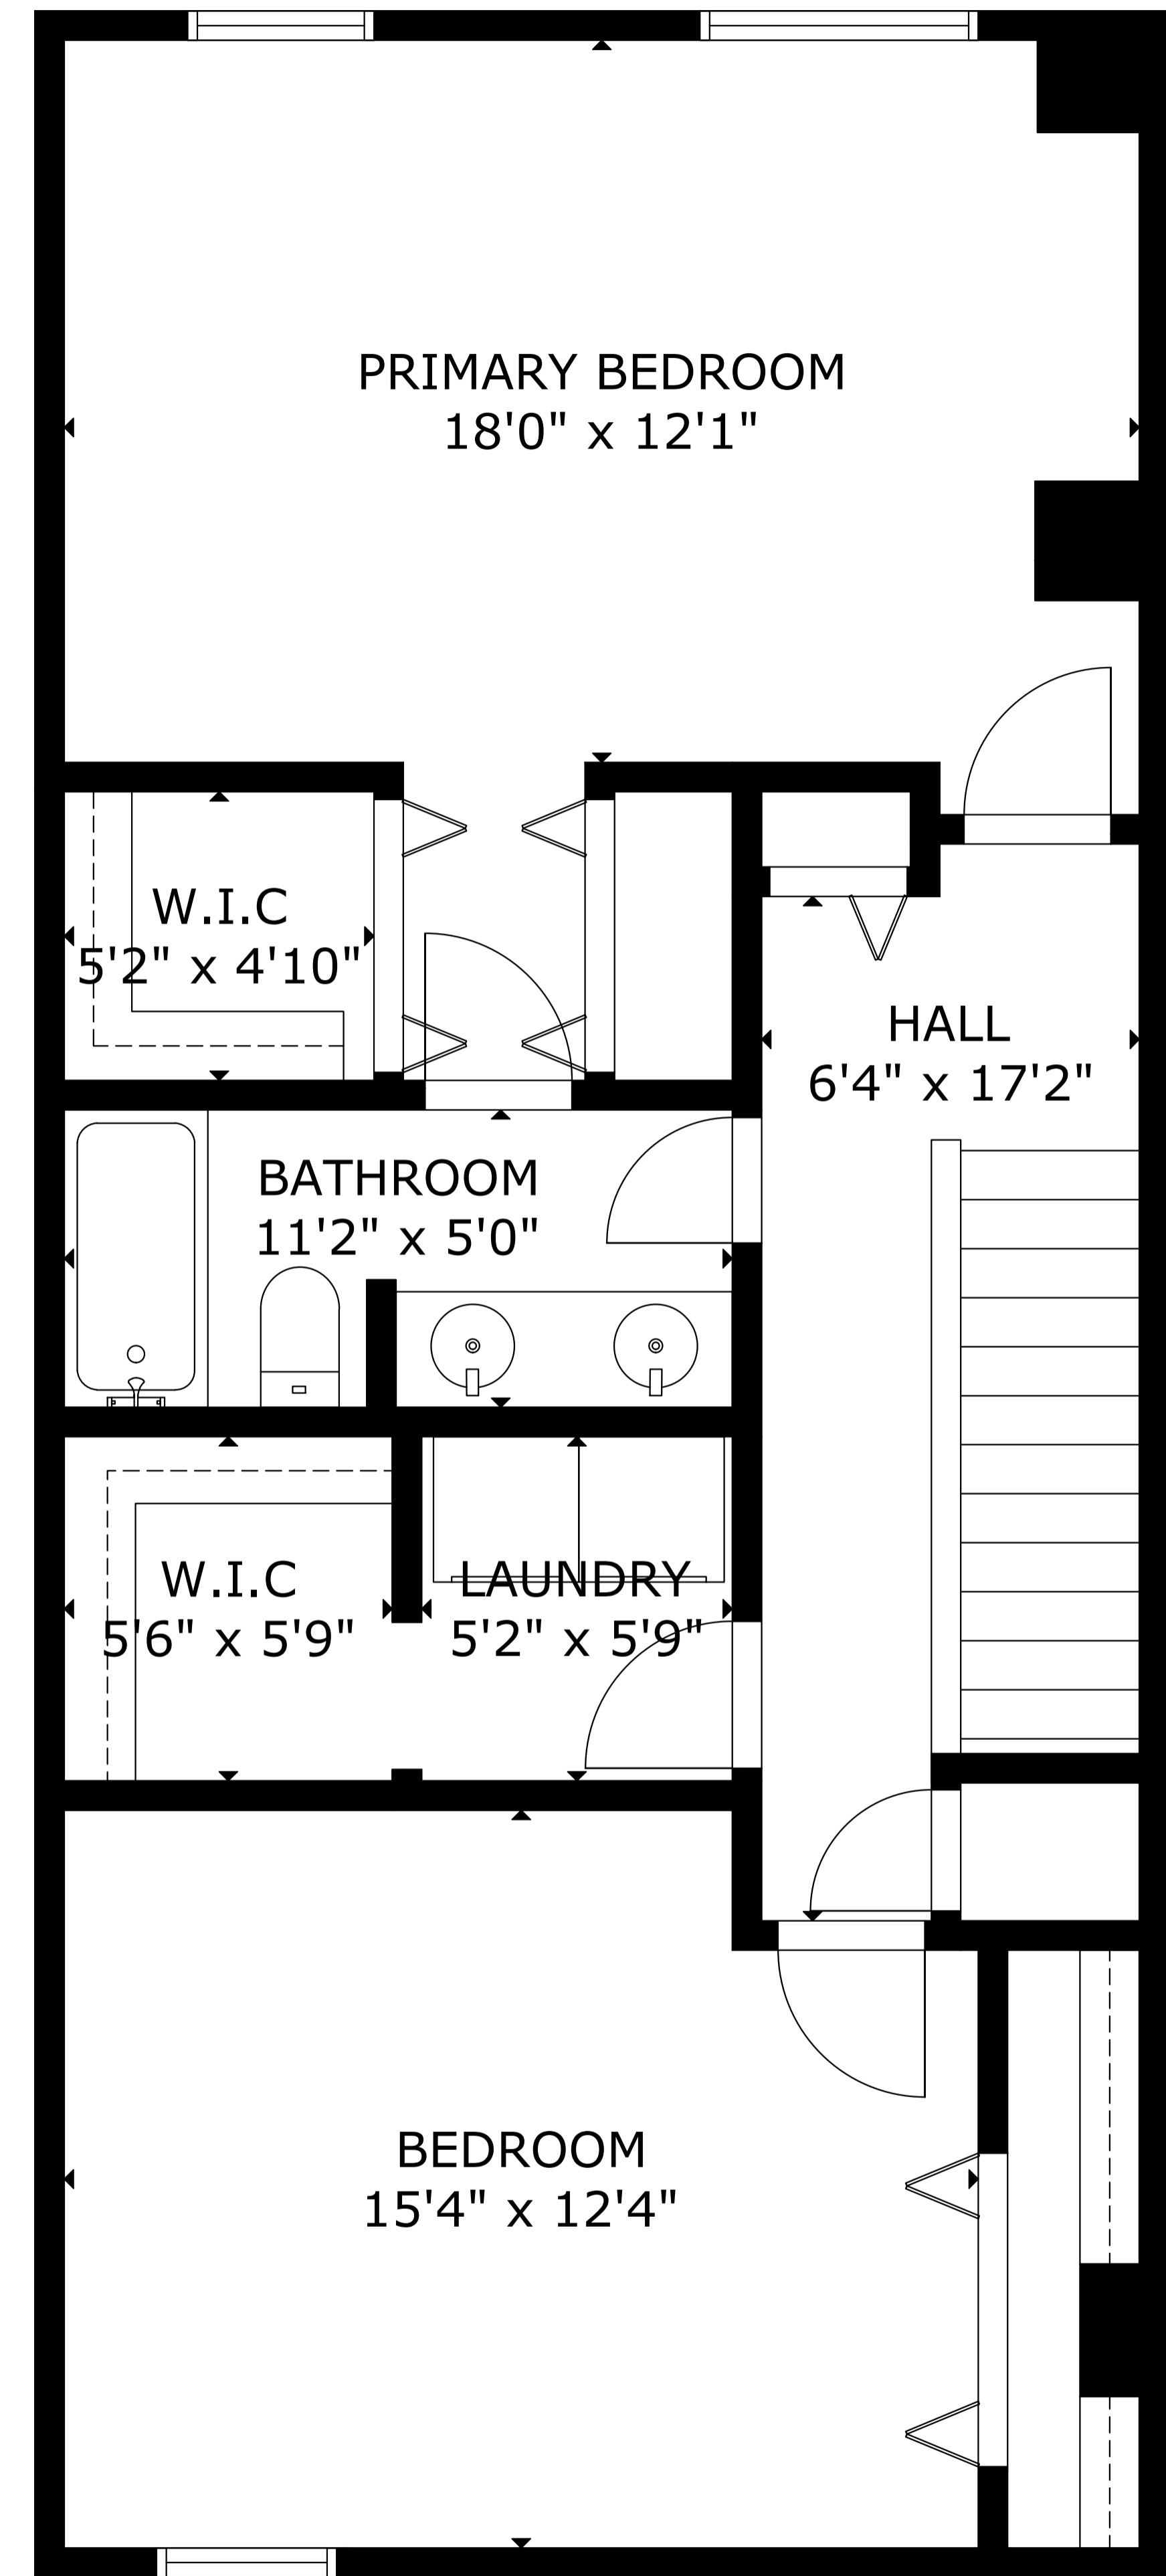

FIRST FLOOR

SECOND FLOOR

GROSS INTERNAL AREA
 TOTAL: 1,475 sq.ft
 FIRST FLOOR: 720 sq.ft, SECOND FLOOR: 755 sq.ft
 SIZE AND DIMENSIONS ARE APPROXIMATE, ACTUAL MAY VARY