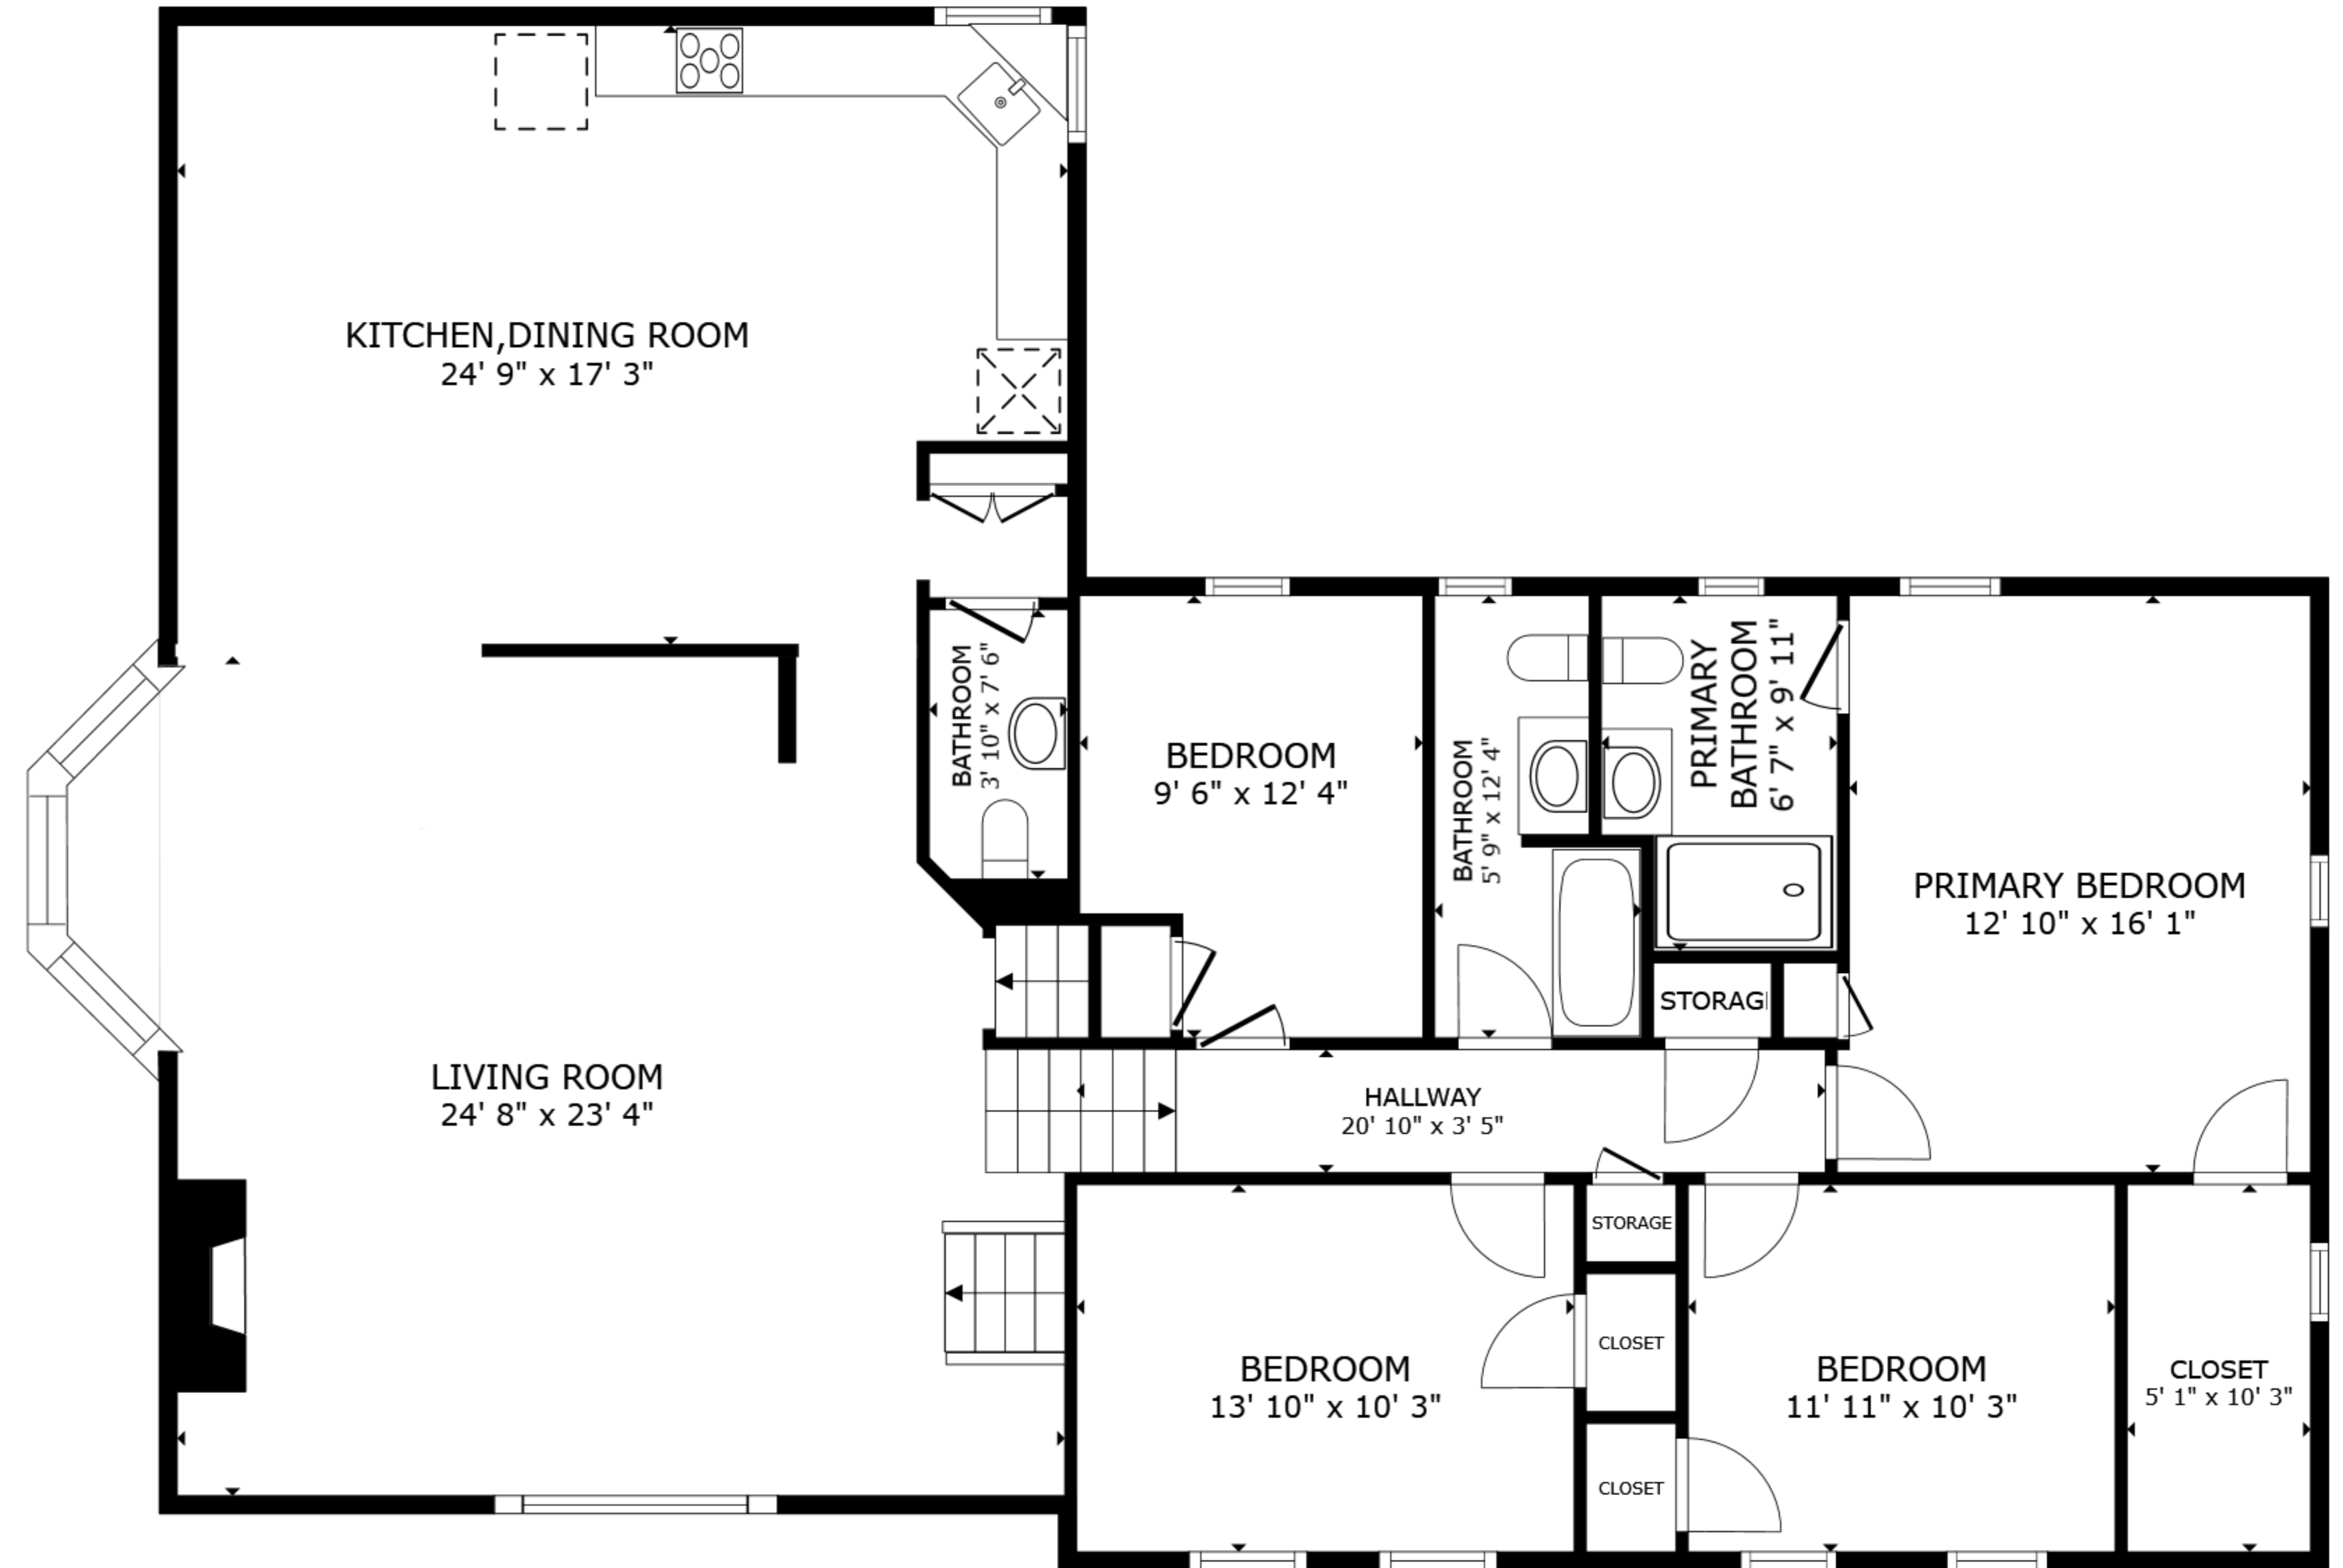

FLOOR 1

FLOOR 2

GROSS INTERNAL AREA
 FLOOR 1 1,162 sq.ft. FLOOR 2 1,953 sq.ft.
 TOTAL : 3,114 sq.ft.

SIZES AND DIMENSIONS ARE APPROXIMATE, ACTUAL MAY VARY.