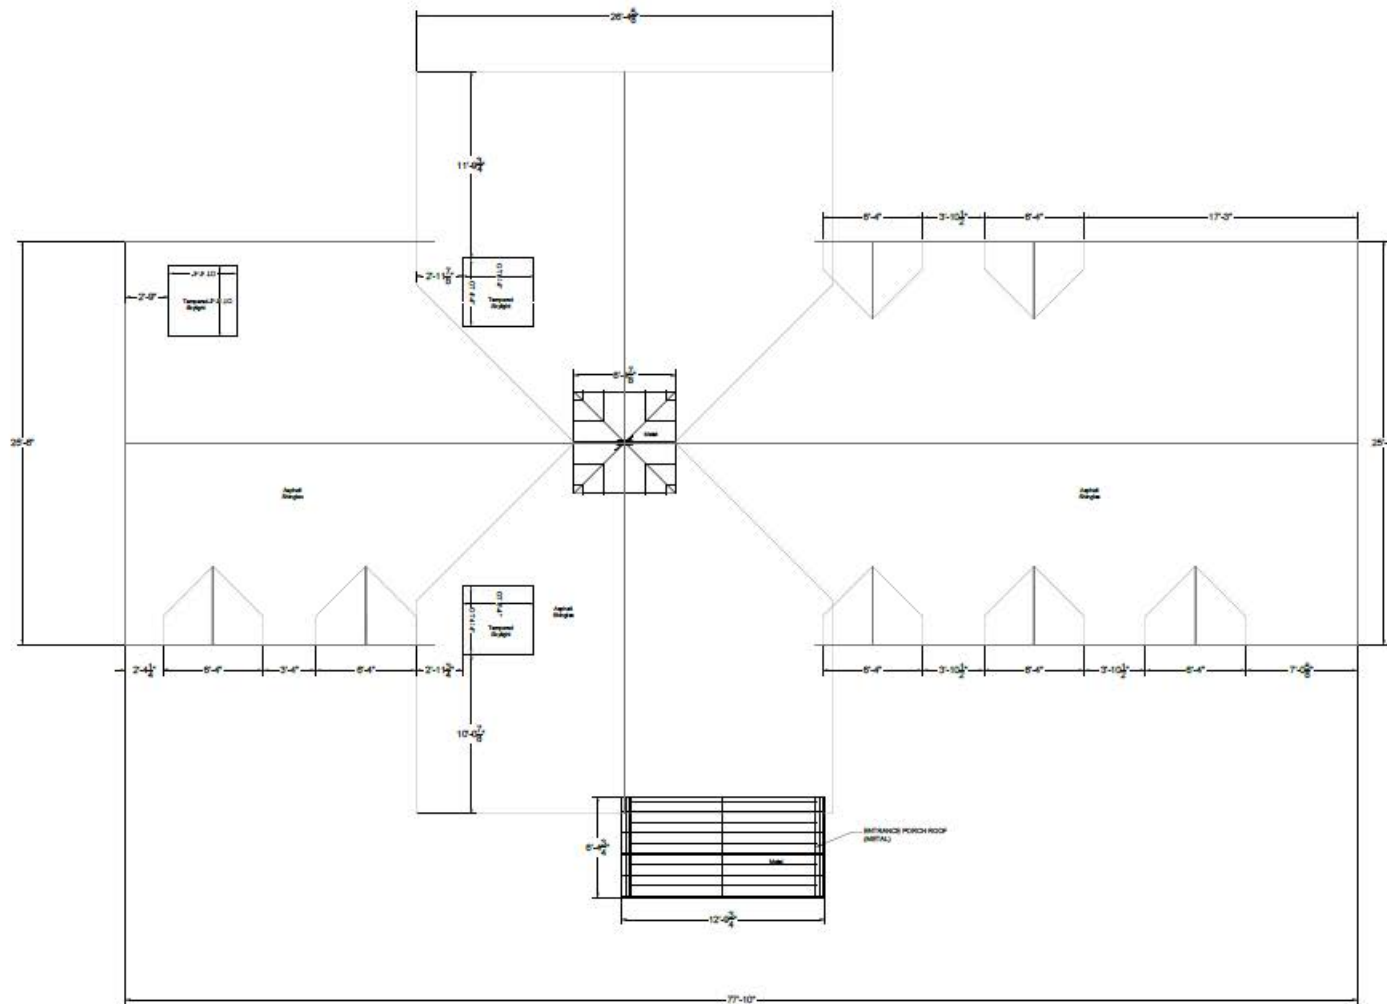

<b>Briggs Hill House 2 &amp; 4</b>	
Location: 5 Elm Pt, Ludgion, Ma 02421	
Level 1	
Scale: 1/4"=1'	www.cadsoft.com
Rev: 10132025	17801 04 2025

<b>Briggs Hill House 2, 3, &amp; 4</b>	
Location: 8 Elm Pl, Lexington, Ma 02421	
Level 2	
Scale: 1/4" = 1'	Drawn by: [Signature]
Rev: 10052025	Checked by: [Signature]

<b>Briggs Hill House 2, 3, &amp; 4</b>	
Location: 8 Elm Pl, Leighton, Ma 02471	
<b>Roofs</b>	
Scale: 1/4"=1'	
Rev: 10132025	