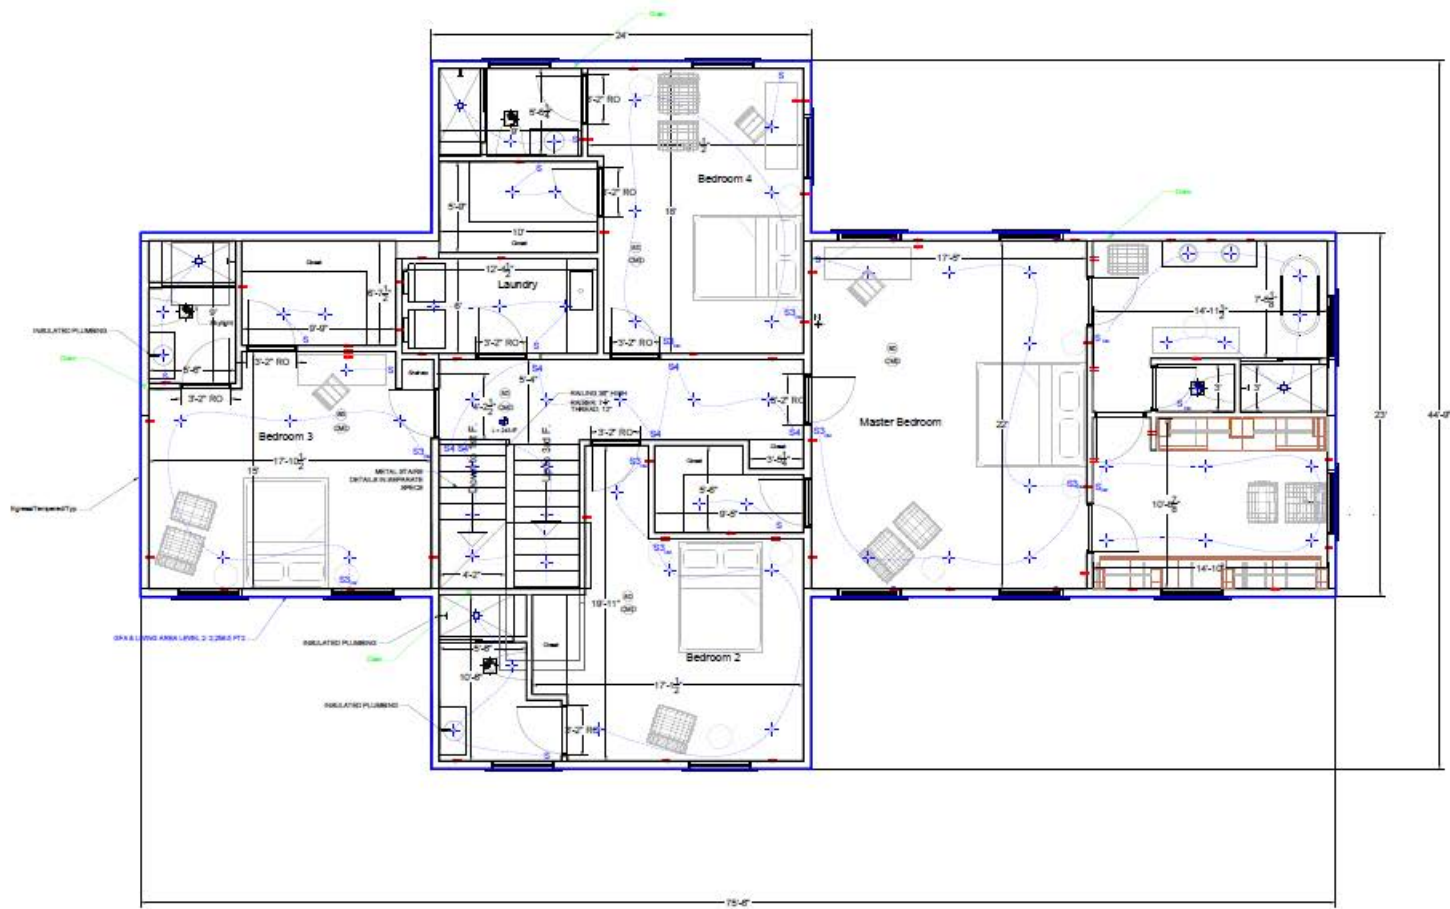

<b>Briggs Hill House 2 &amp; 4</b>	
Location: 5 Elm Pt, Ludgion, Ma 02421	
Level 1	
Scale: 1/4"=1'	www.cadsoft.com
Rev: 10132025	17801 04 2025

<b>Briggs Hill House 2, 3, &amp; 4</b>	
Location: 8 Elm Pl, Lexington, Ma 02421	
Level 2	
Scale: 1/4" = 1'	Drawn by: [Signature]
Rev: 10052025	Checked by: [Signature]

<b>Briggs Hill House 2, 3, &amp; 4</b>	
Location: 8 Elm Pl, Leighton, Ma 02471	
<b>Roofs</b>	
Scale: 1/4"=1'	
Rev: 10132025	